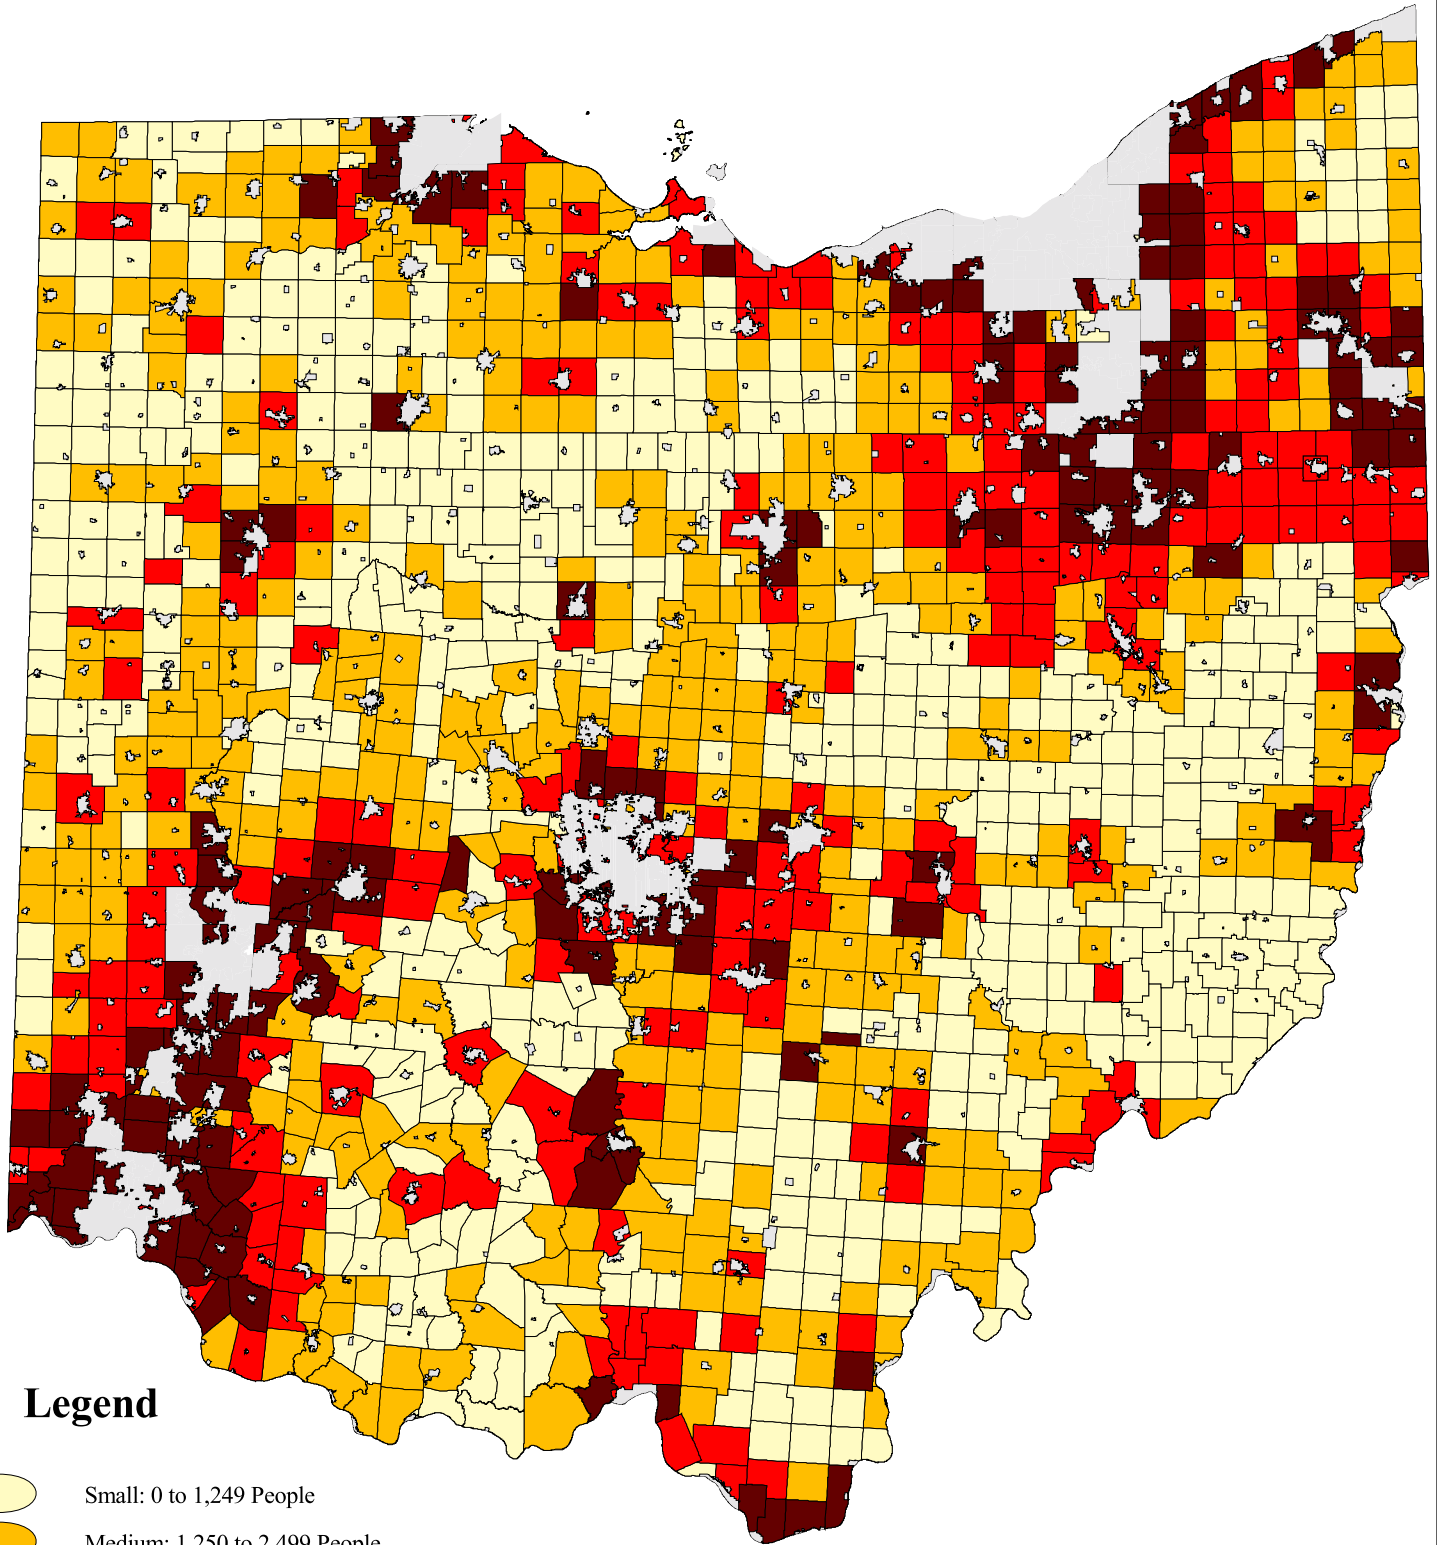

Townships by Population Size: 2000

Legend

-  Small: 0 to 1,249 People
-  Medium: 1,250 to 2,499 People
-  Large: 2,500 to 4,999
-  Largest: 5,000 or more
-  Cities & Villages