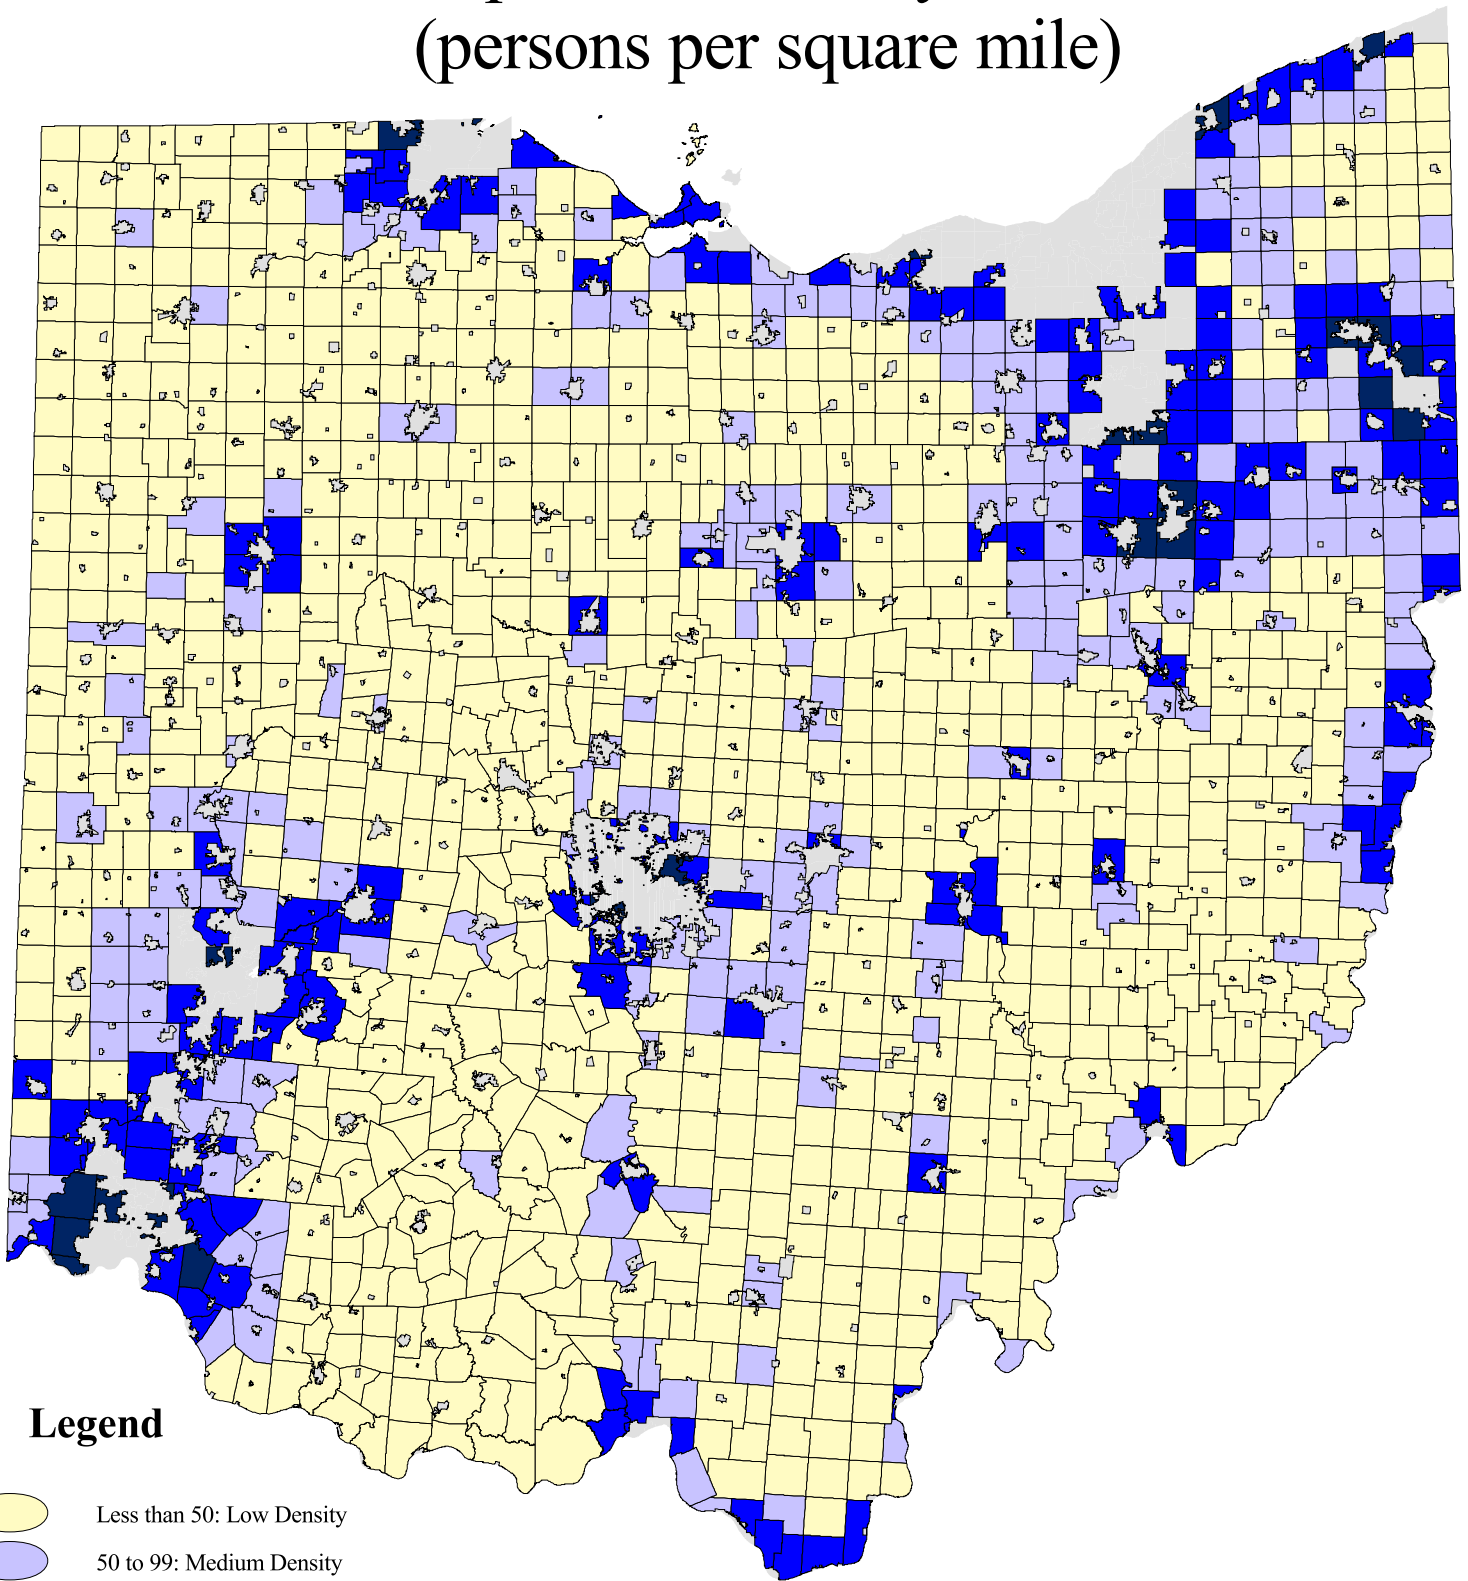

# Townships by Population Density: 1960 (persons per square mile)

## Legend

-  Less than 50: Low Density
-  50 to 99: Medium Density
-  100 to 499: High Density
-  More than 500: Very High Density
-  Cities & Villages