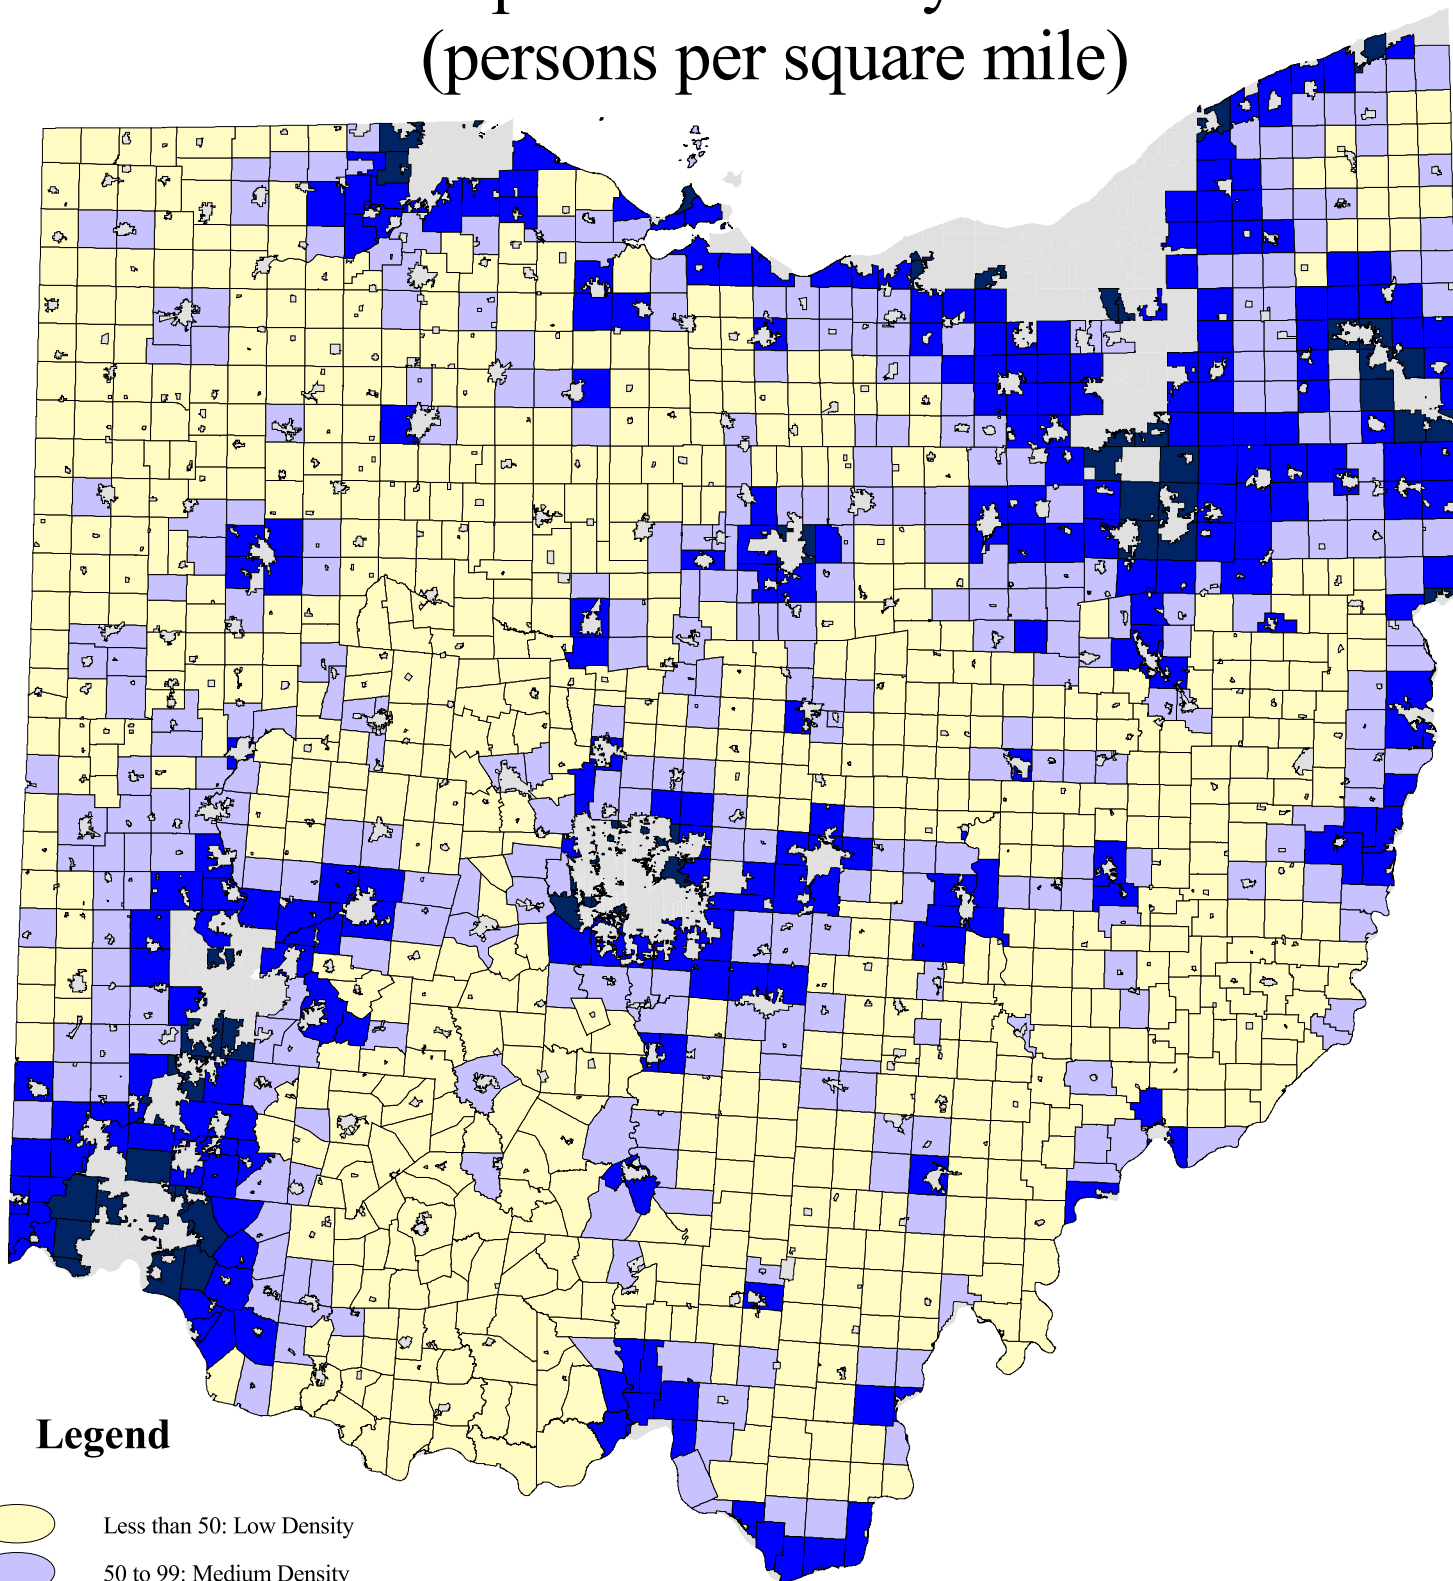

Townships by Population Density: 1980 (persons per square mile)

Legend

-  Less than 50: Low Density
-  50 to 99: Medium Density
-  100 to 499: High Density
-  More than 500: Very High Density
-  Cities & Villages