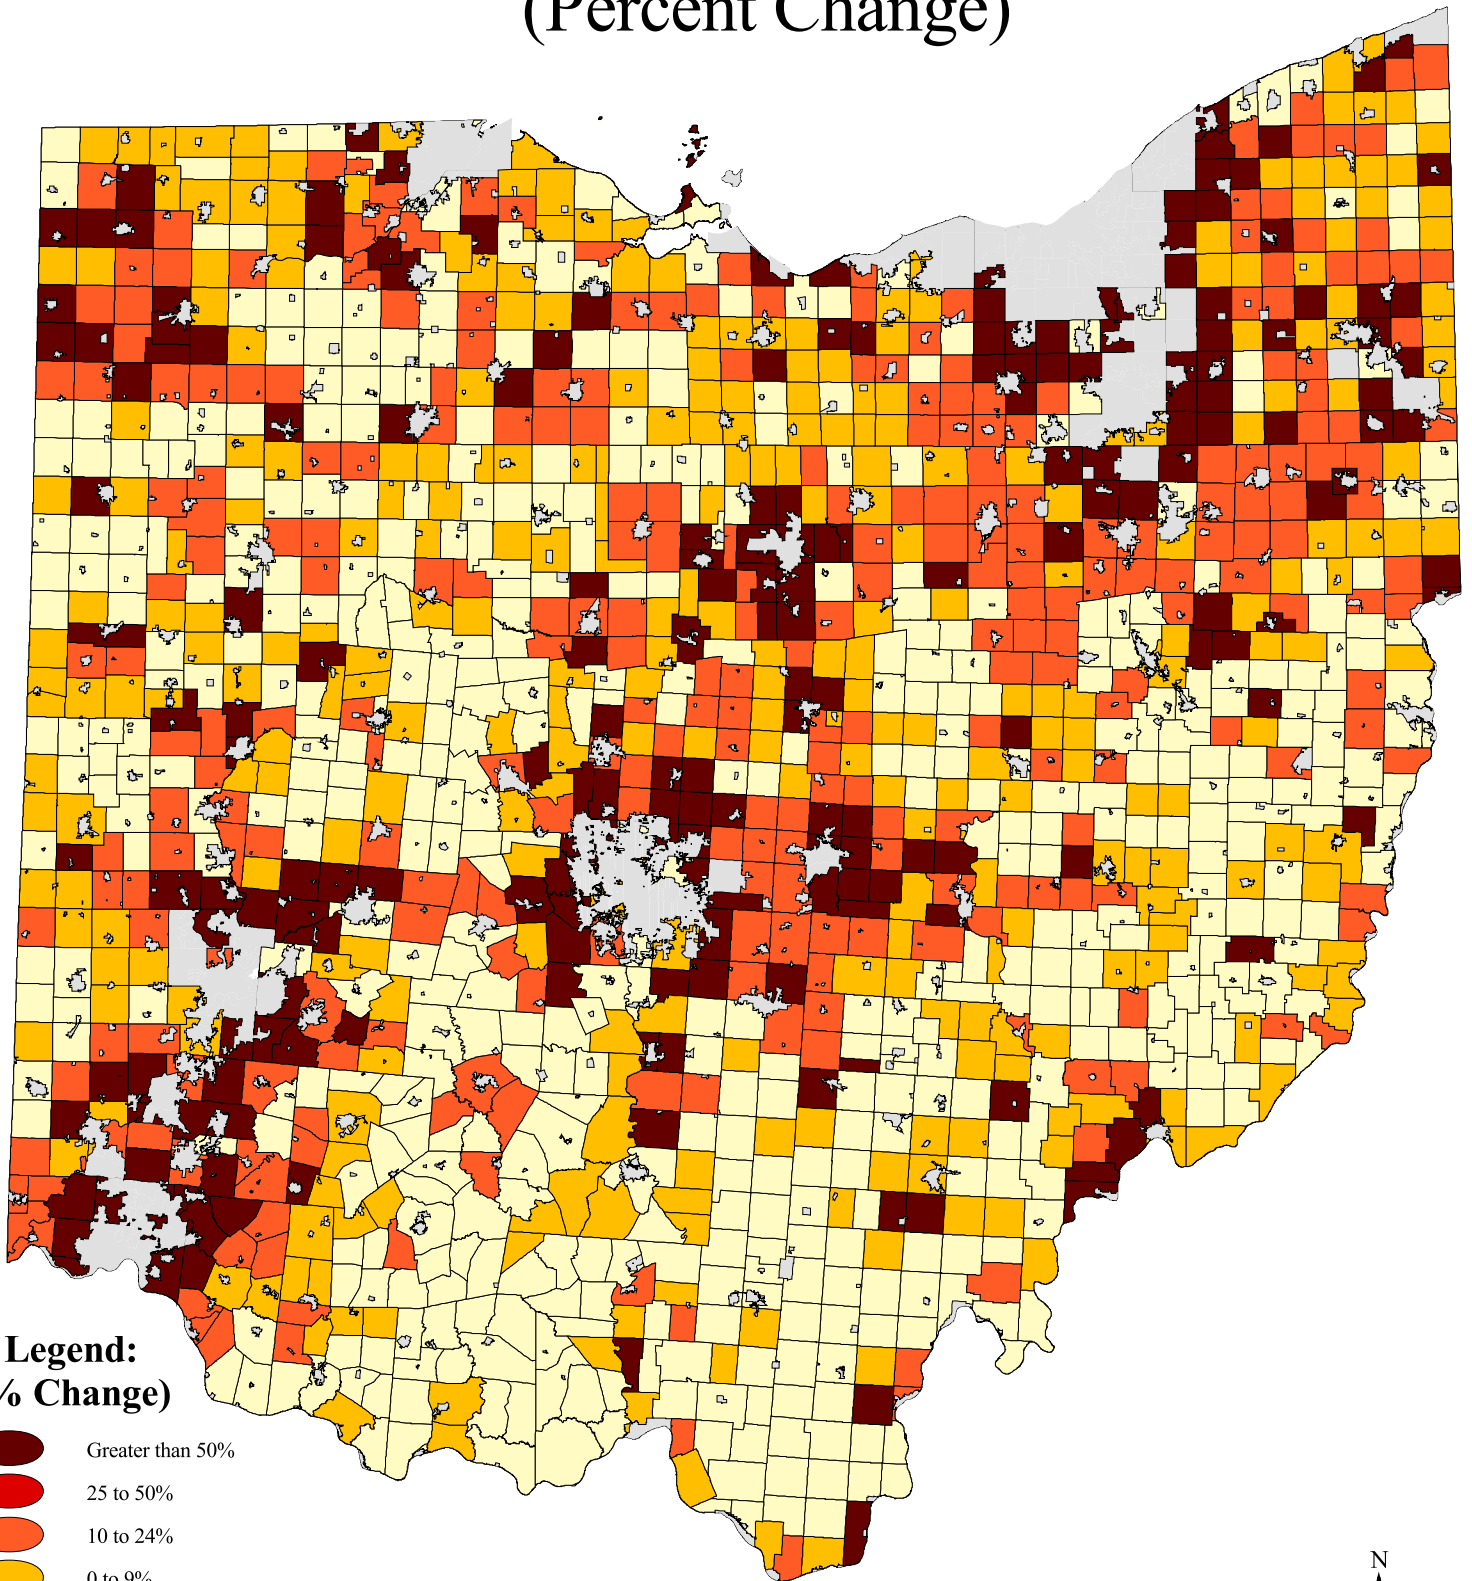

Township Population Change 1960-1970 (Percent Change)

Legend: (% Change)

- Greater than 50%
- 25 to 50%
- 10 to 24%
- 0 to 9%
- Population Loss
- Cities & Villages