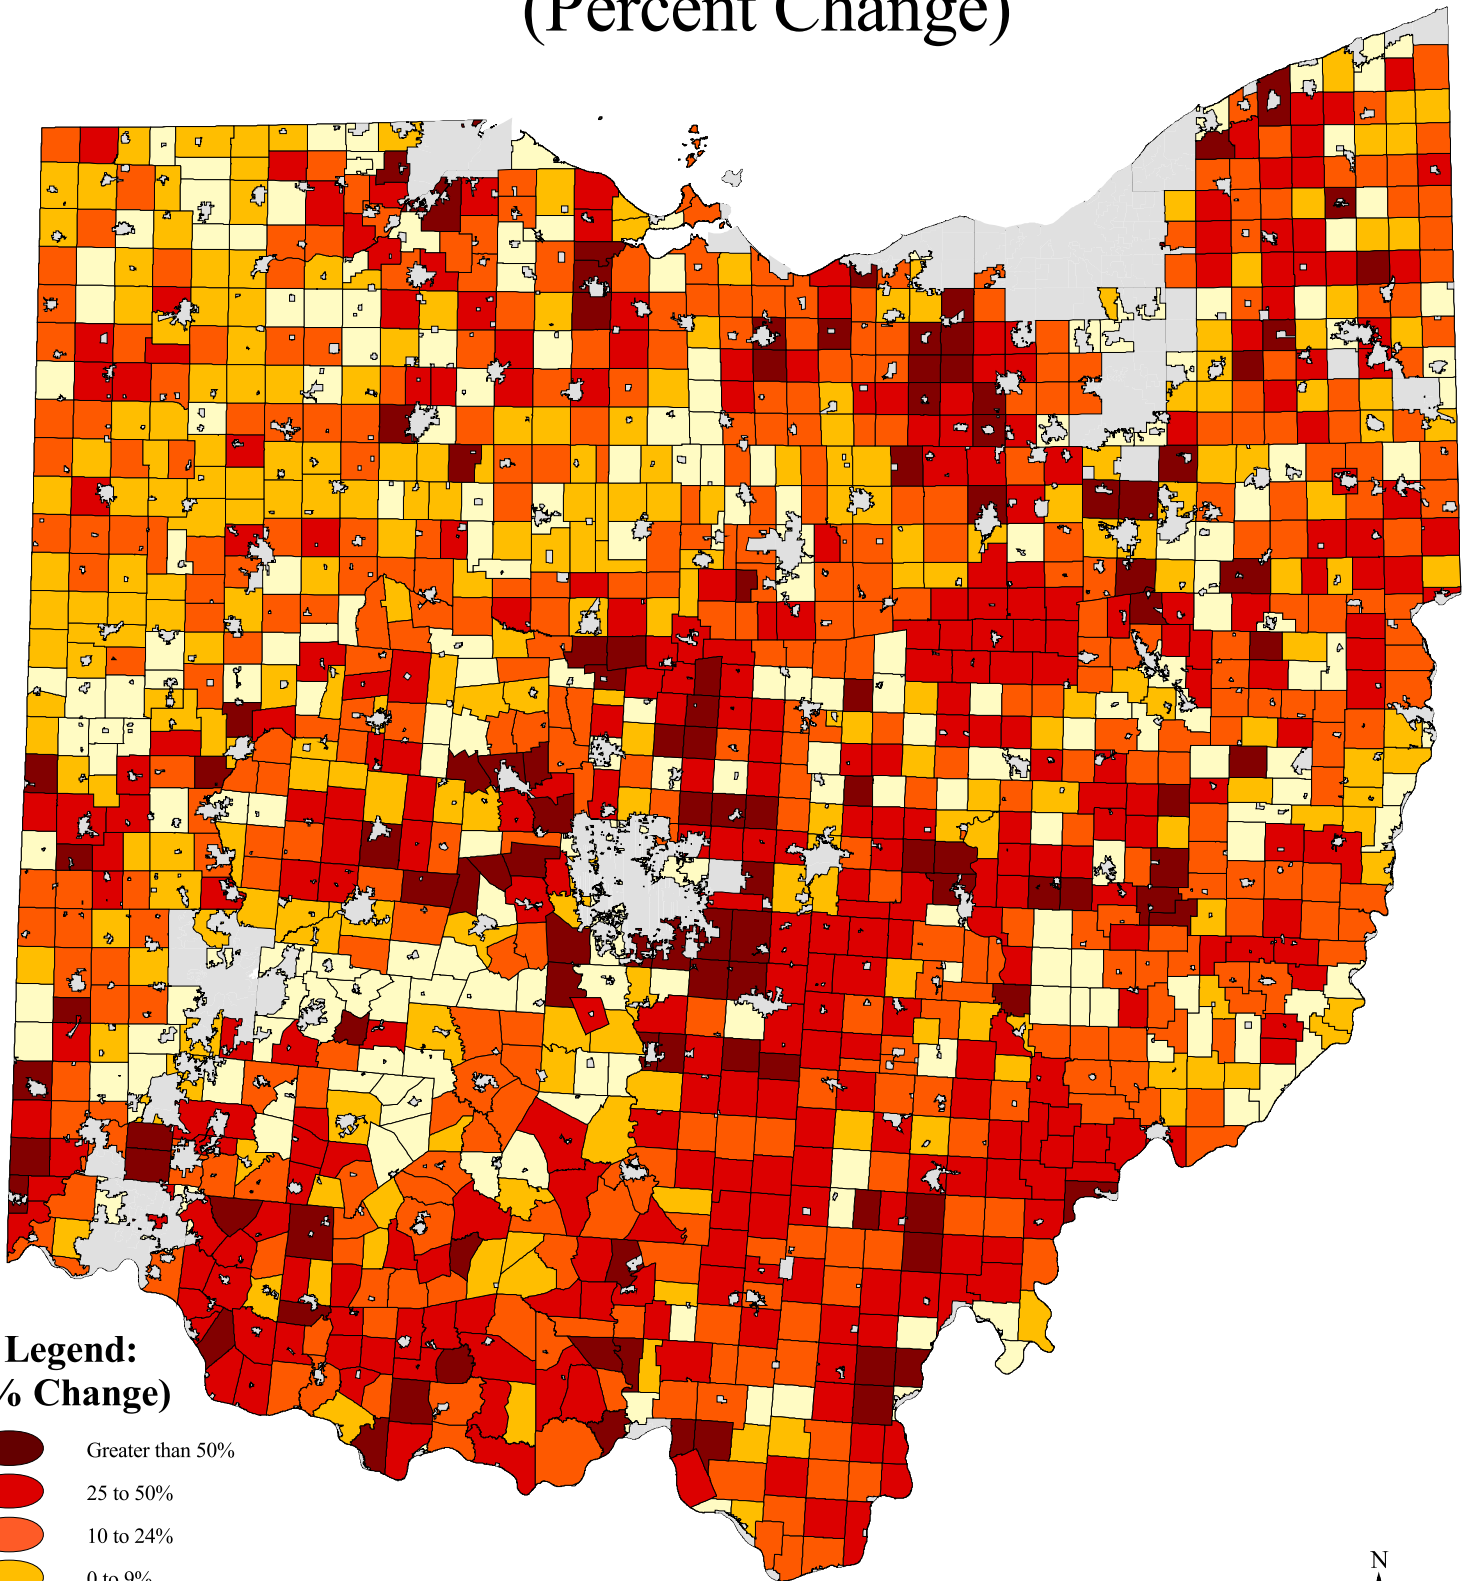

Township Population Change 1970-1980 (Percent Change)

Legend: (% Change)

- Greater than 50%
- 25 to 50%
- 10 to 24%
- 0 to 9%
- Population Loss
- Cities & Villages