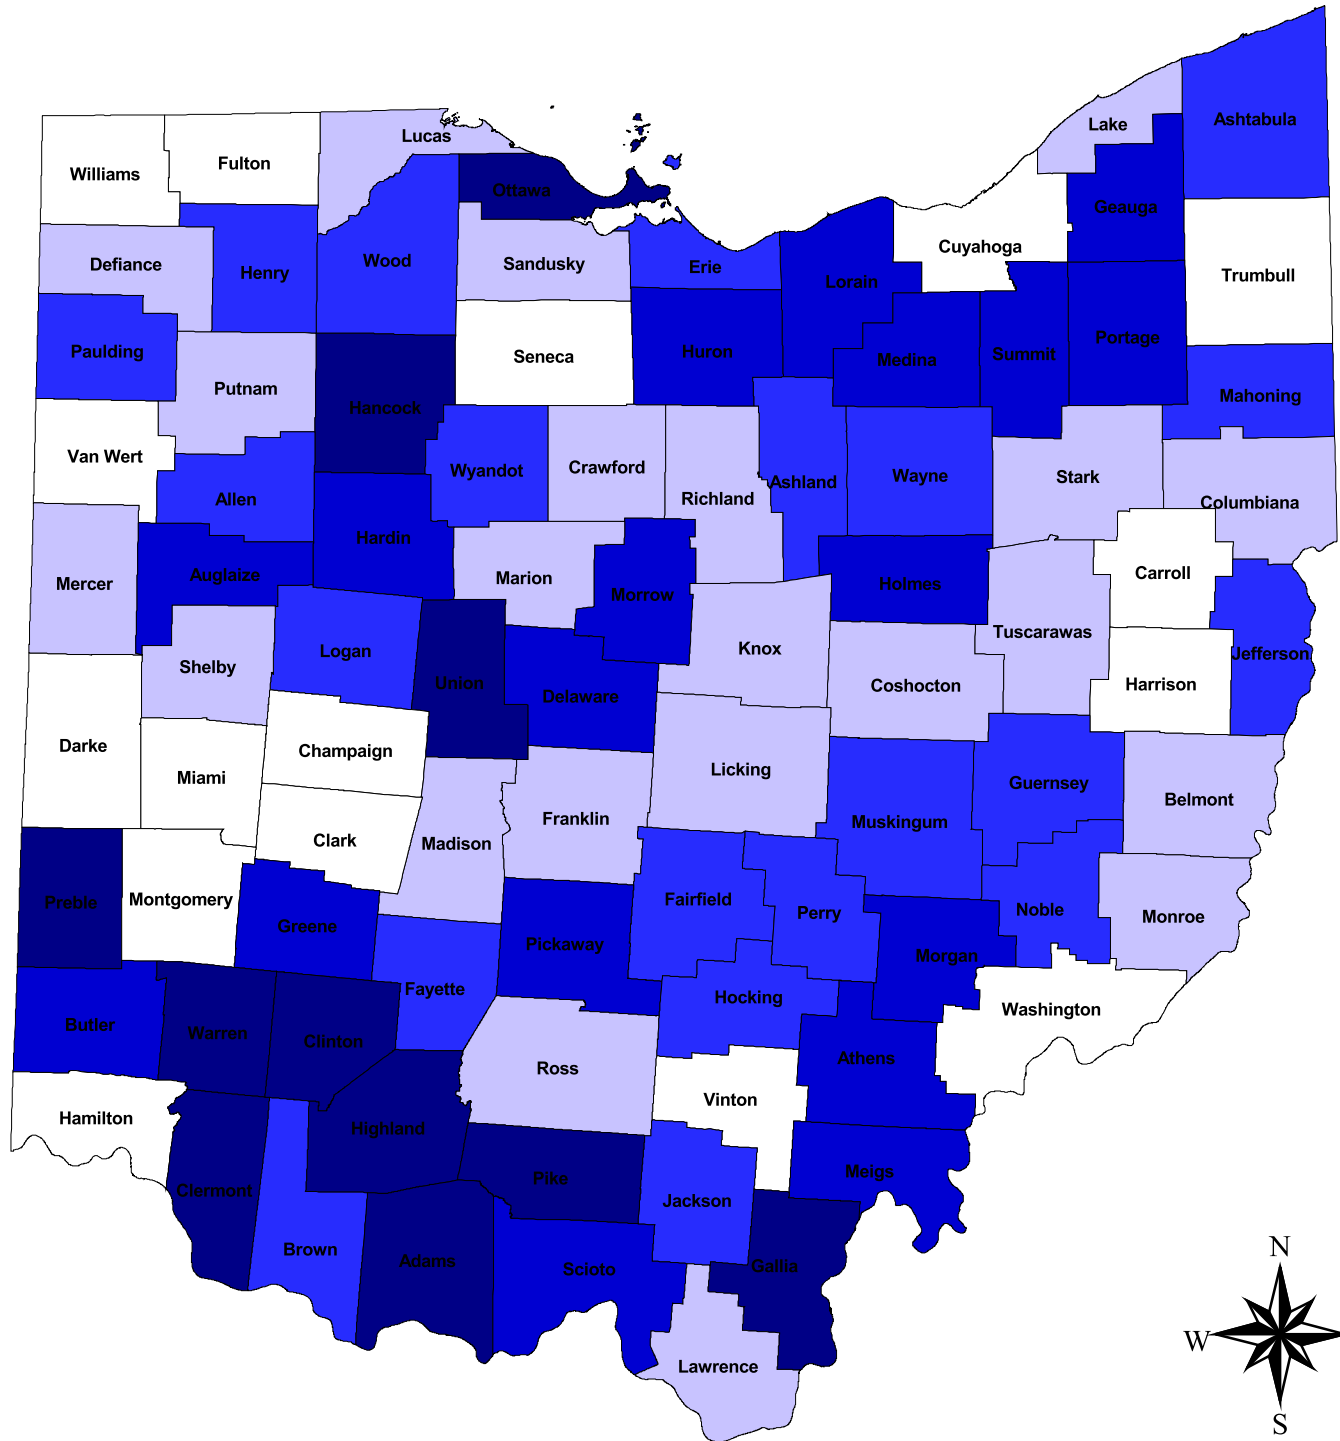

Percent Change in Urban Land 1982 to 1997

Percent Change for the State of Ohio: 29.7%
Source: National Resource Inventory

Prepared by:
Jason Reece, Exurban Change Project
Department of AEDE & HCRD, The Ohio State University
6.21.01