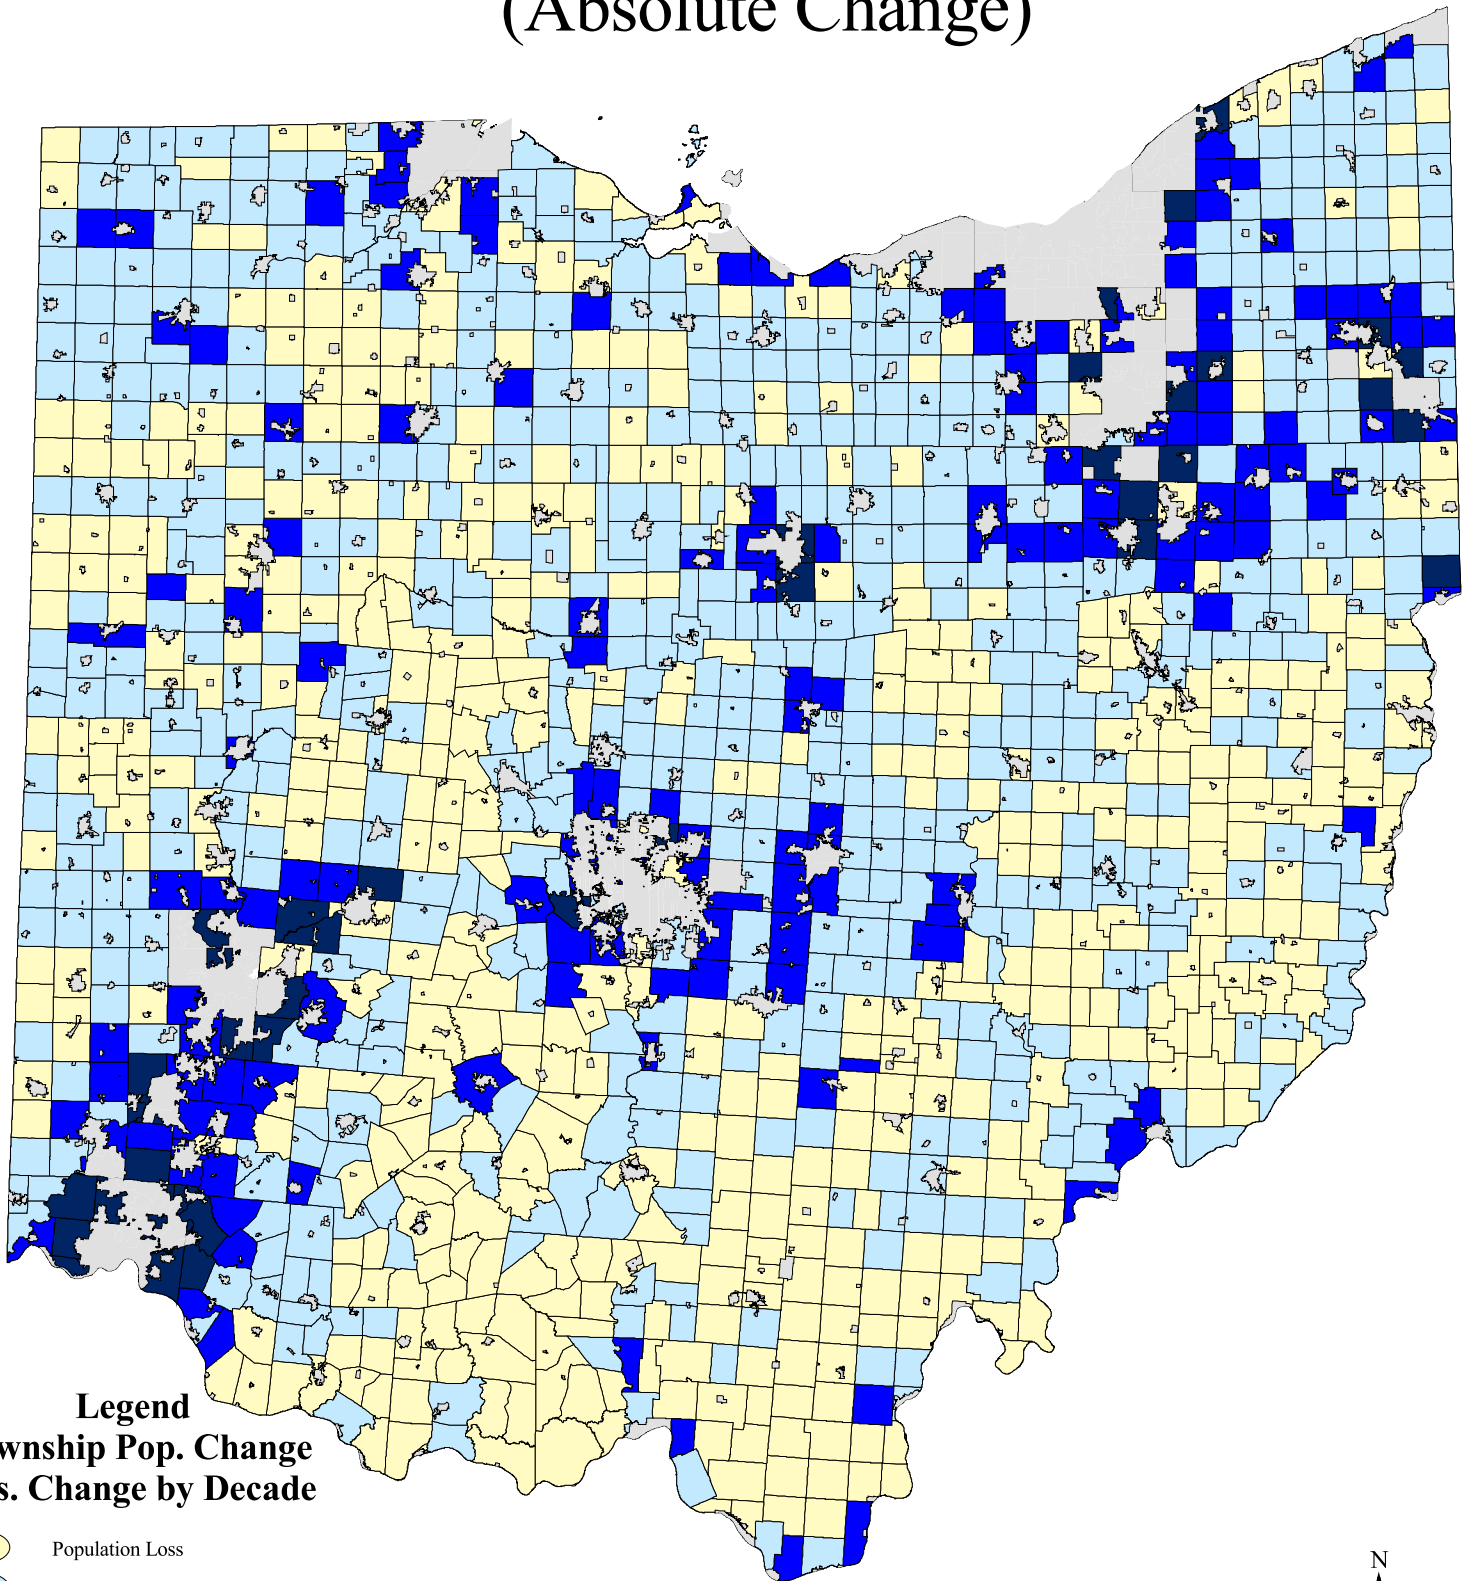

Township Population Change 1960-1970 (Absolute Change)

Legend Township Pop. Change Abs. Change by Decade

-  Population Loss
-  Increase 1 to 499
-  Increase 500 to 2,499
-  Increase greater than 2,500
-  Cities & Villages