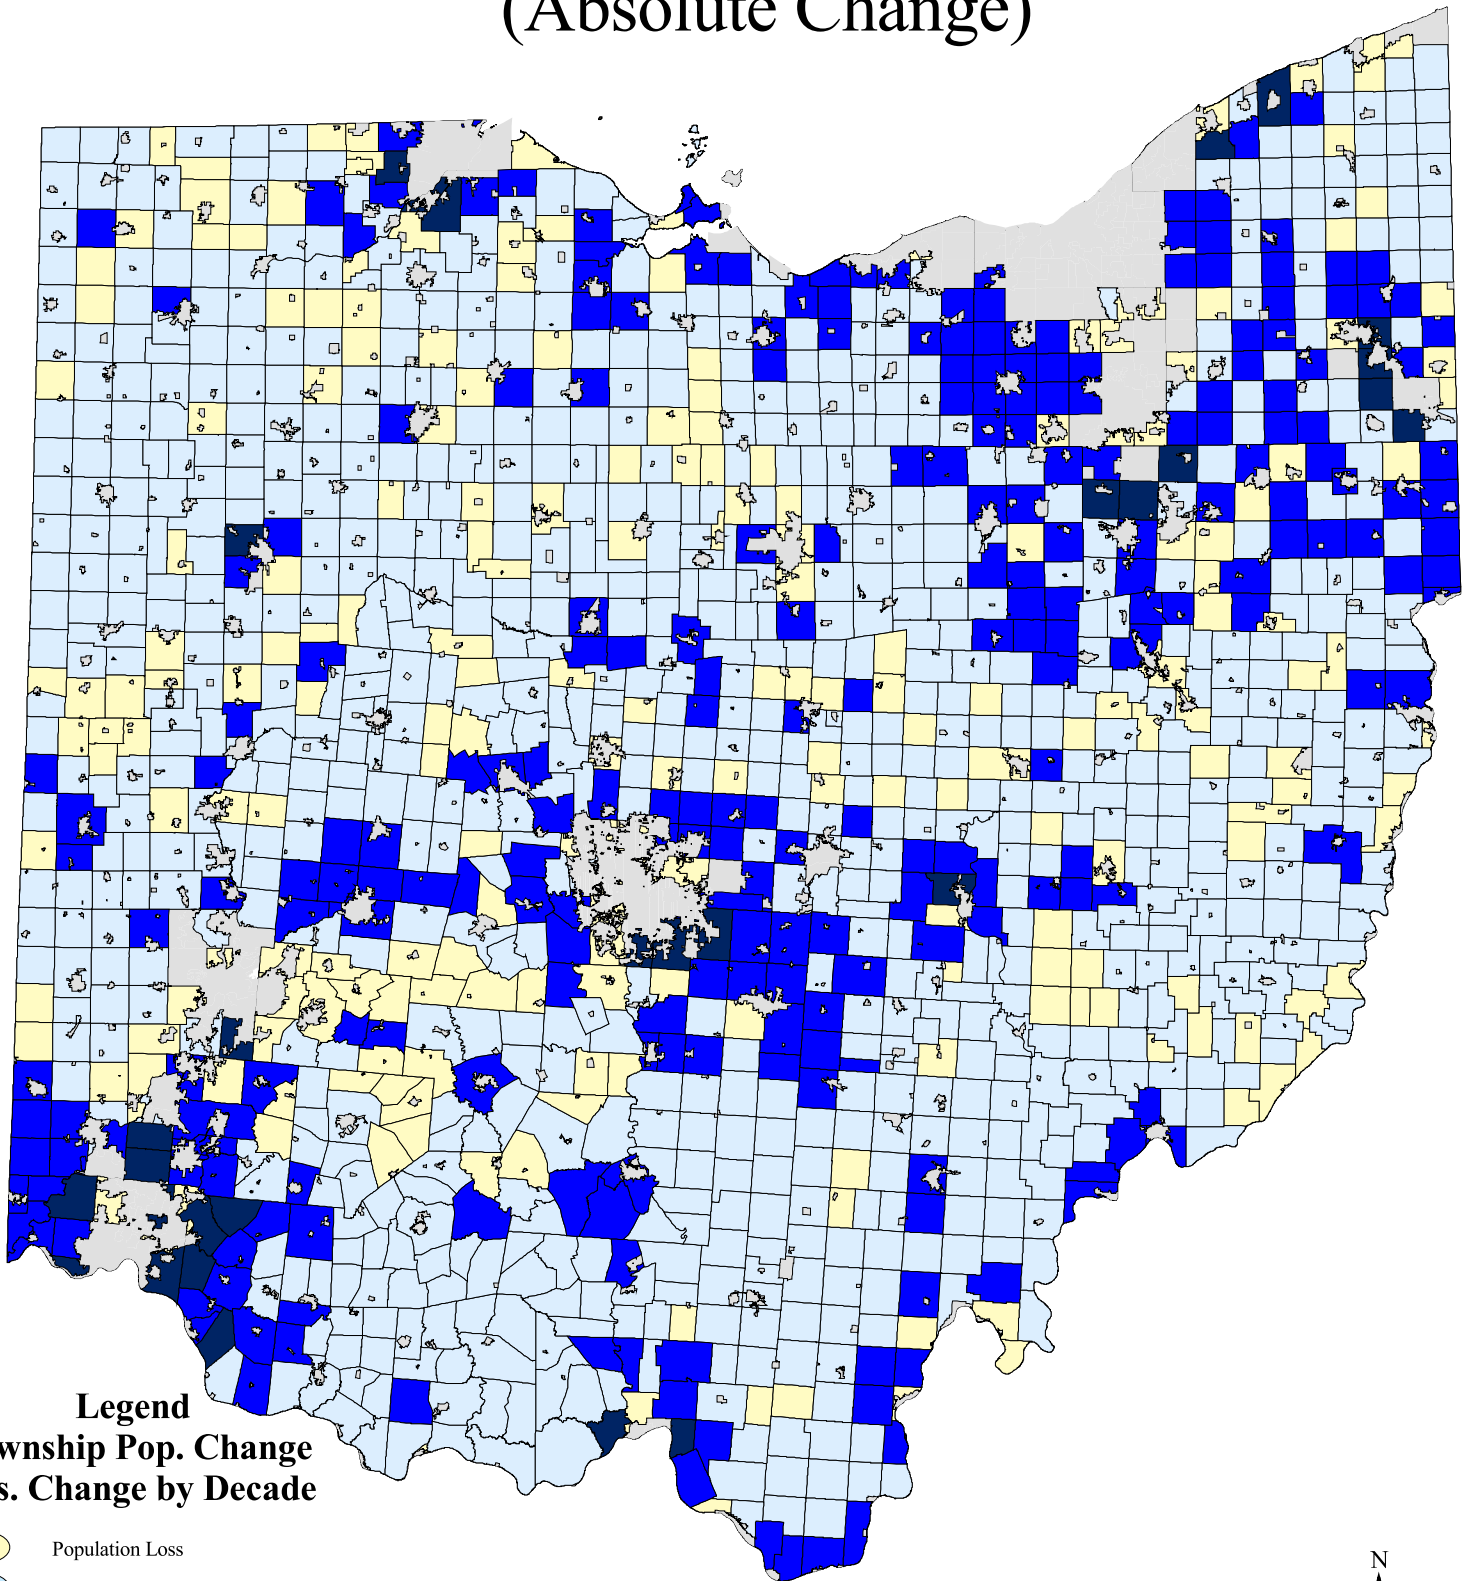

Township Population Change 1970-1980 (Absolute Change)

Legend Township Pop. Change Abs. Change by Decade

- Population Loss
- Increase 1 to 499
- Increase 500 to 2,499
- Increase greater than 2,500
- Cities & Villages