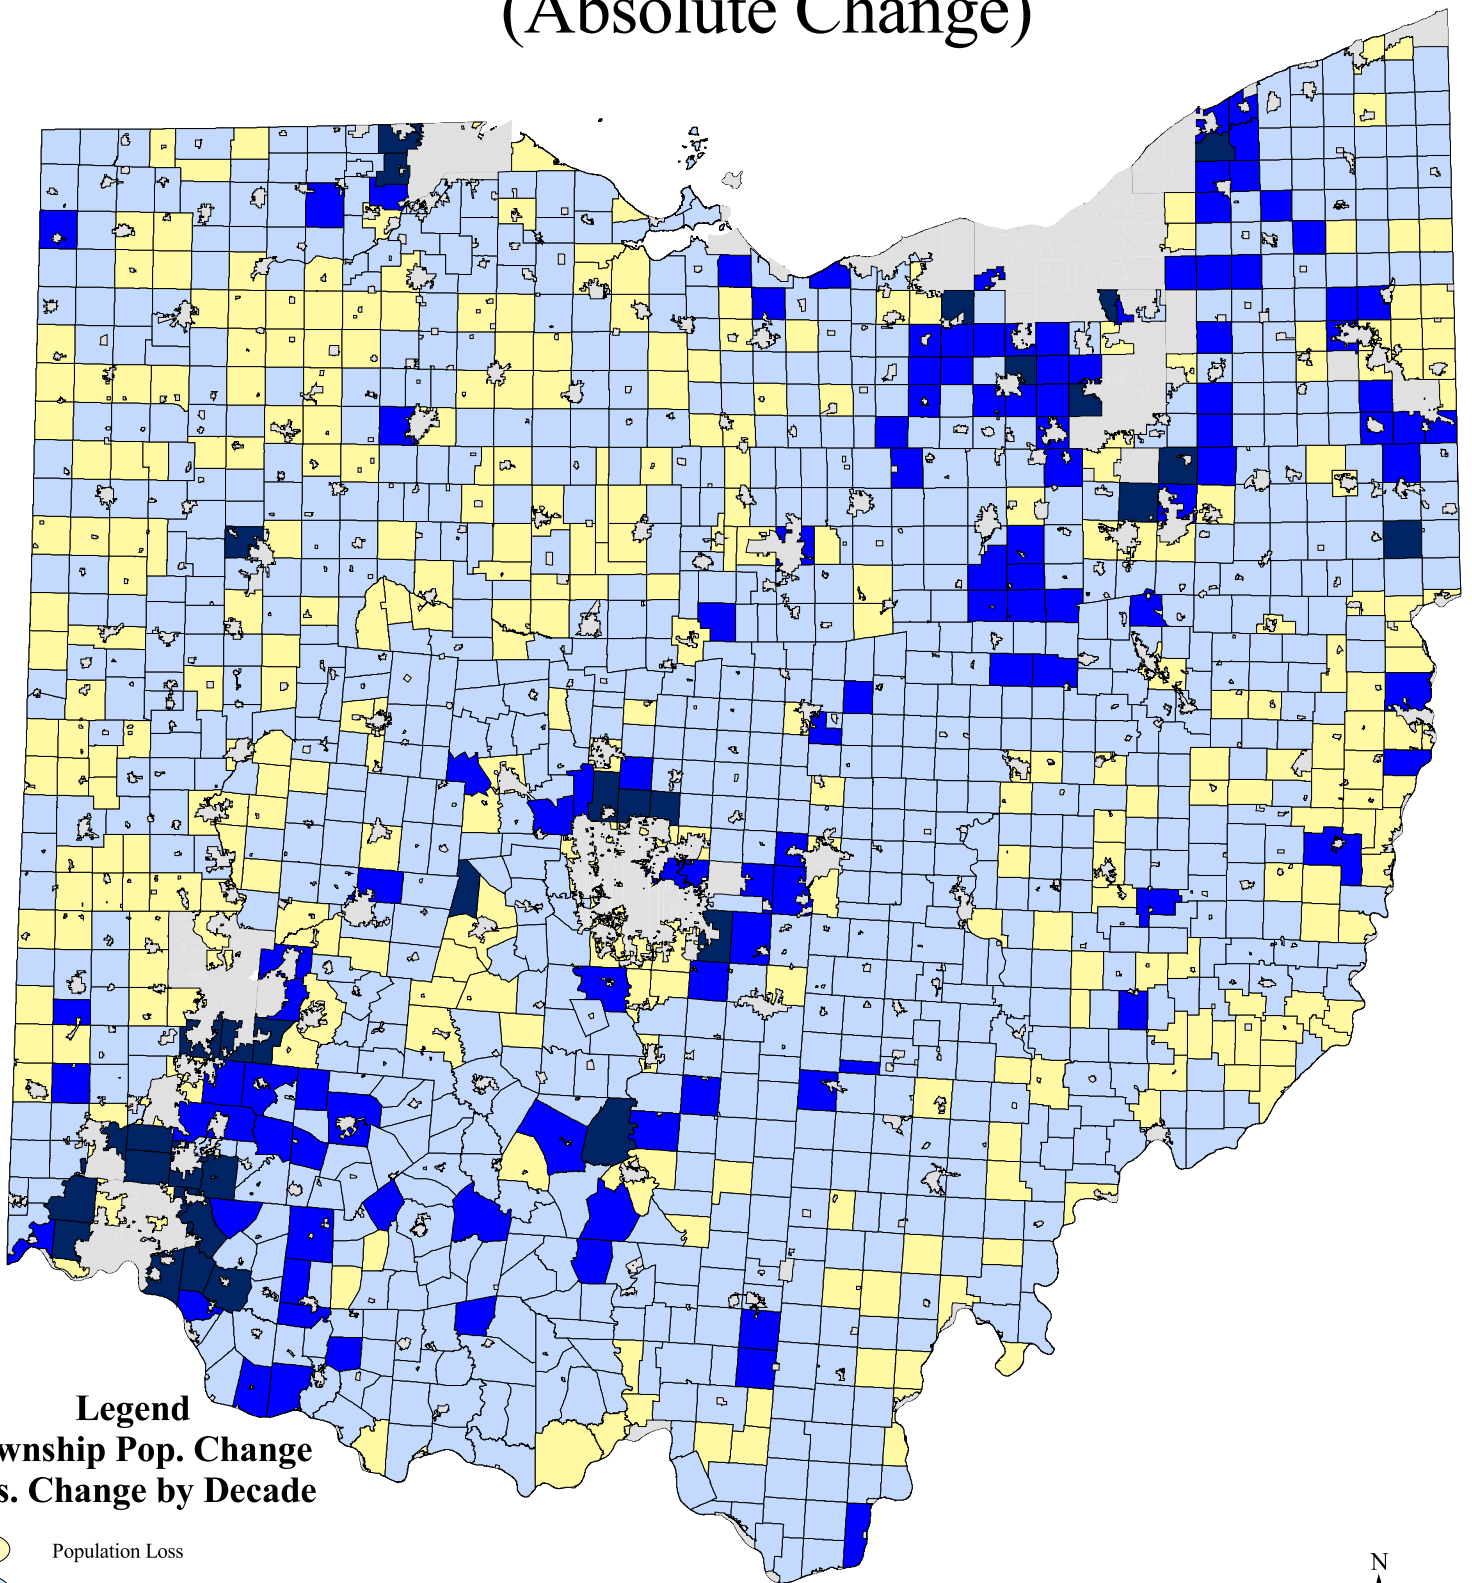

Township Population Change 1990-2000 (Absolute Change)

Legend Township Pop. Change Abs. Change by Decade

- Population Loss
- Increase 1 to 499
- Increase 500 to 2,499
- Increase greater than 2,500
- Cities & Villages