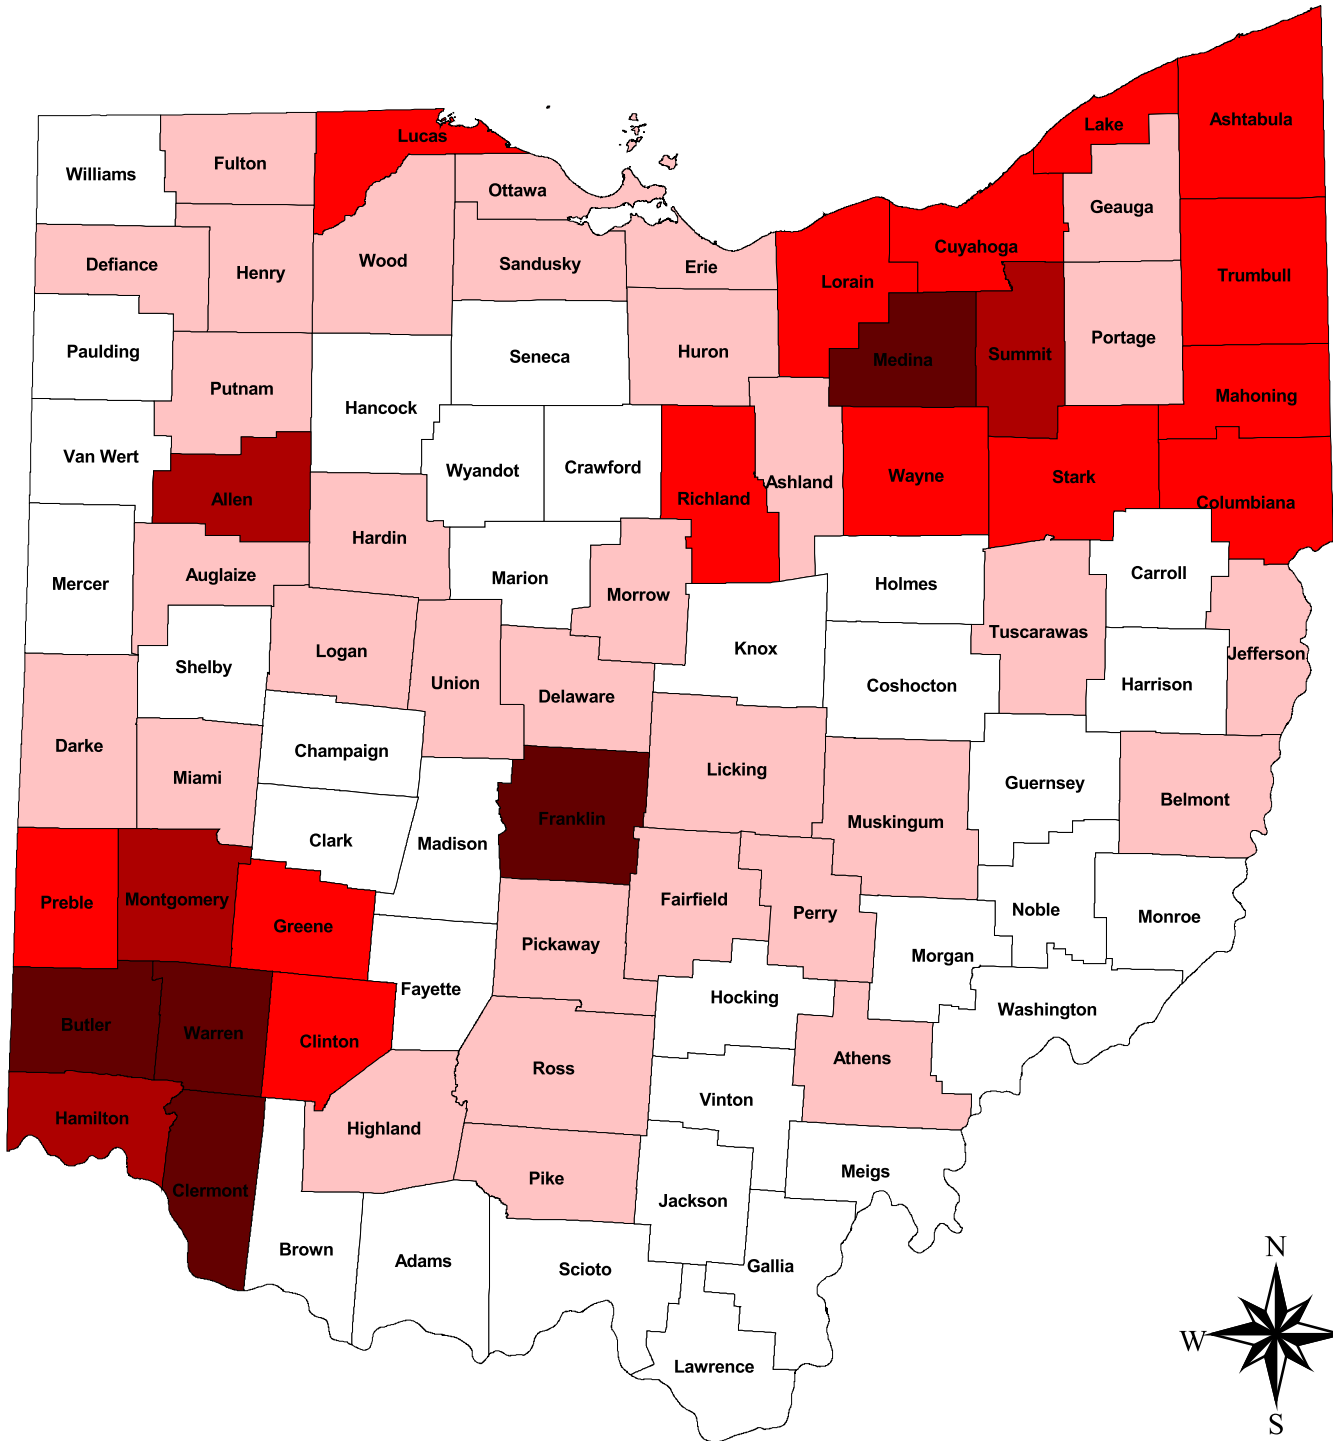

Absolute Change in Urban Land 1982 to 1987

Absolute Change for the State of Ohio: 201,200 acres
Source: National Resource Inventory

Prepared by:
Jason Reece, Exurban Change Project
Department of AEDE & HCRD, The Ohio State University
6.21.01