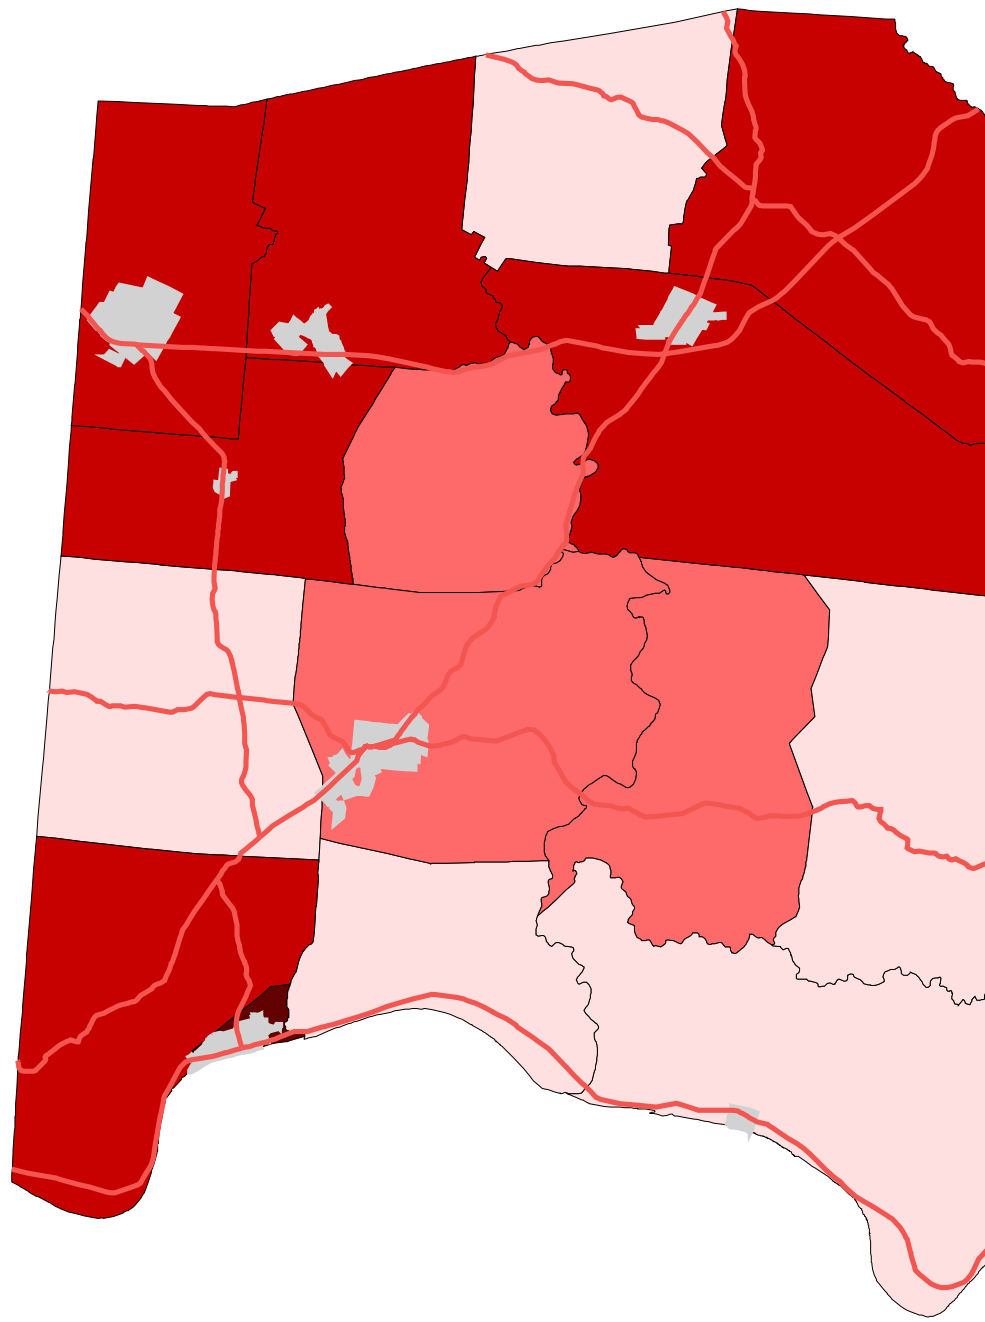

Map 7:
Fairfield County
% Land In Urban
(Early 1990's)

-  Townships
-  Cities & Villages
-  Highways

% of Land in
Urban

-  0 - 0.1
-  0.1 - 0.2
-  0.2 - 1
-  5.2

Prepared by:
Jason W. Reece
Dept. of AEDE
The Ohio State University
12.01.01