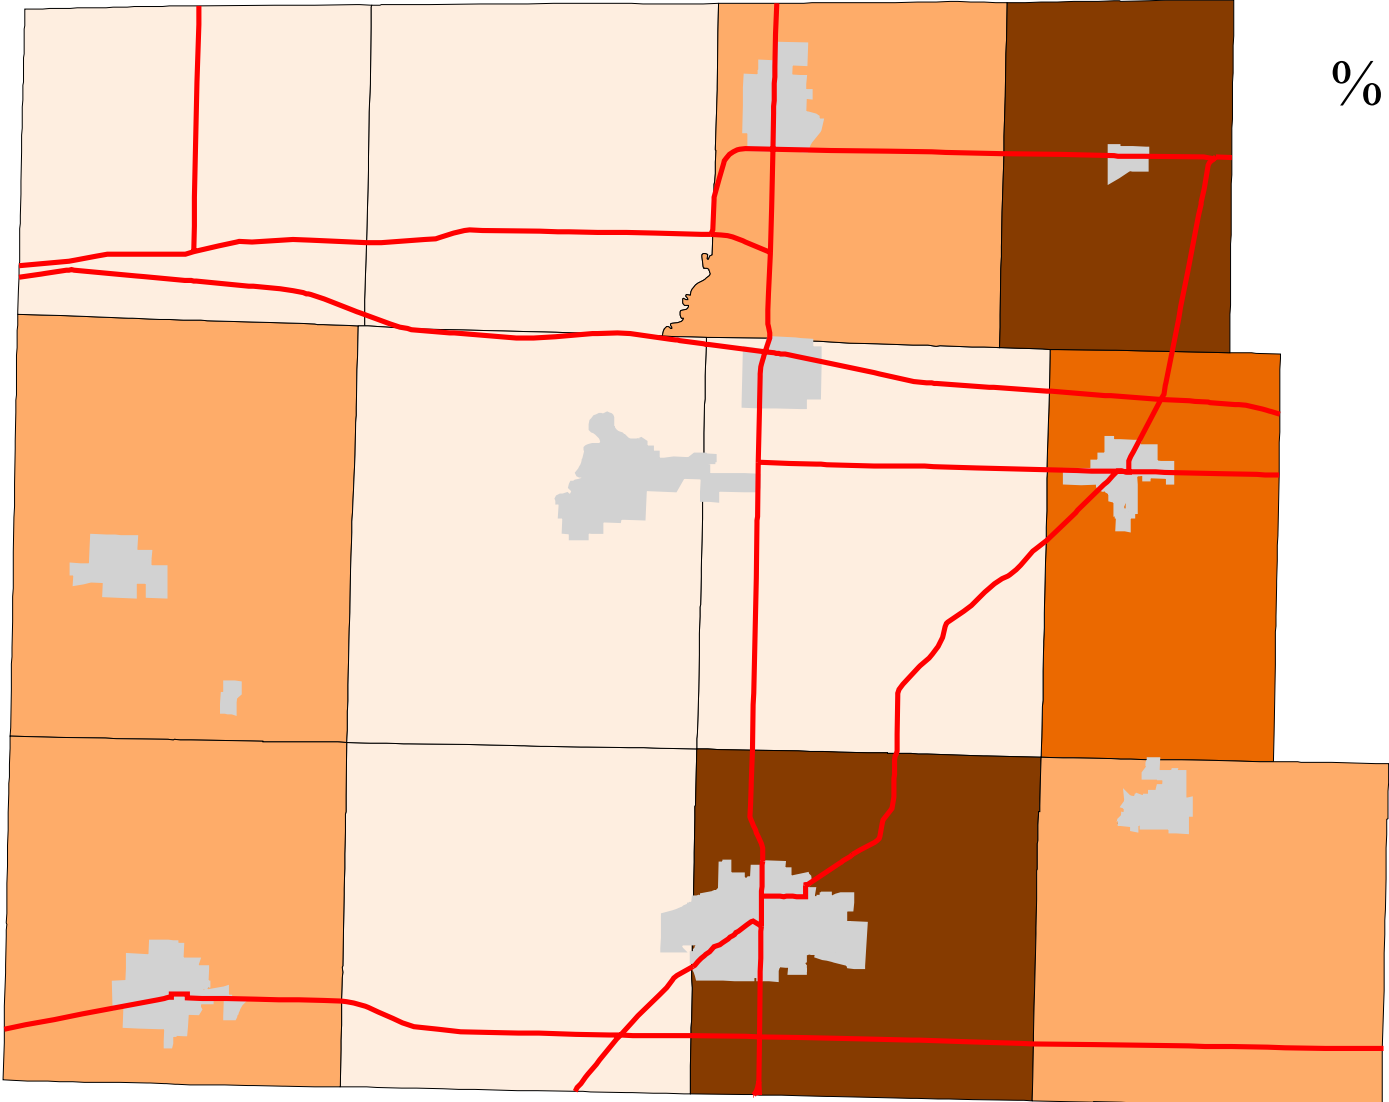

Map 3: Williams County % Land In Agriculture (Early 1990's)

Legend:

- Townships
- Cities & Villages
- ↘ Highways

% of Land in Agriculture

- 75 - 86
- 86 - 88
- 88 - 90
- 90 - 91

Prepared by:
Jason W. Reece
Dept. of AEDE
The Ohio State University
12.01.01

Source: Multi-Resolution Land Characteristics Consortium National Land Cover Data Program
Projection: State Plane 1927, Ohio North