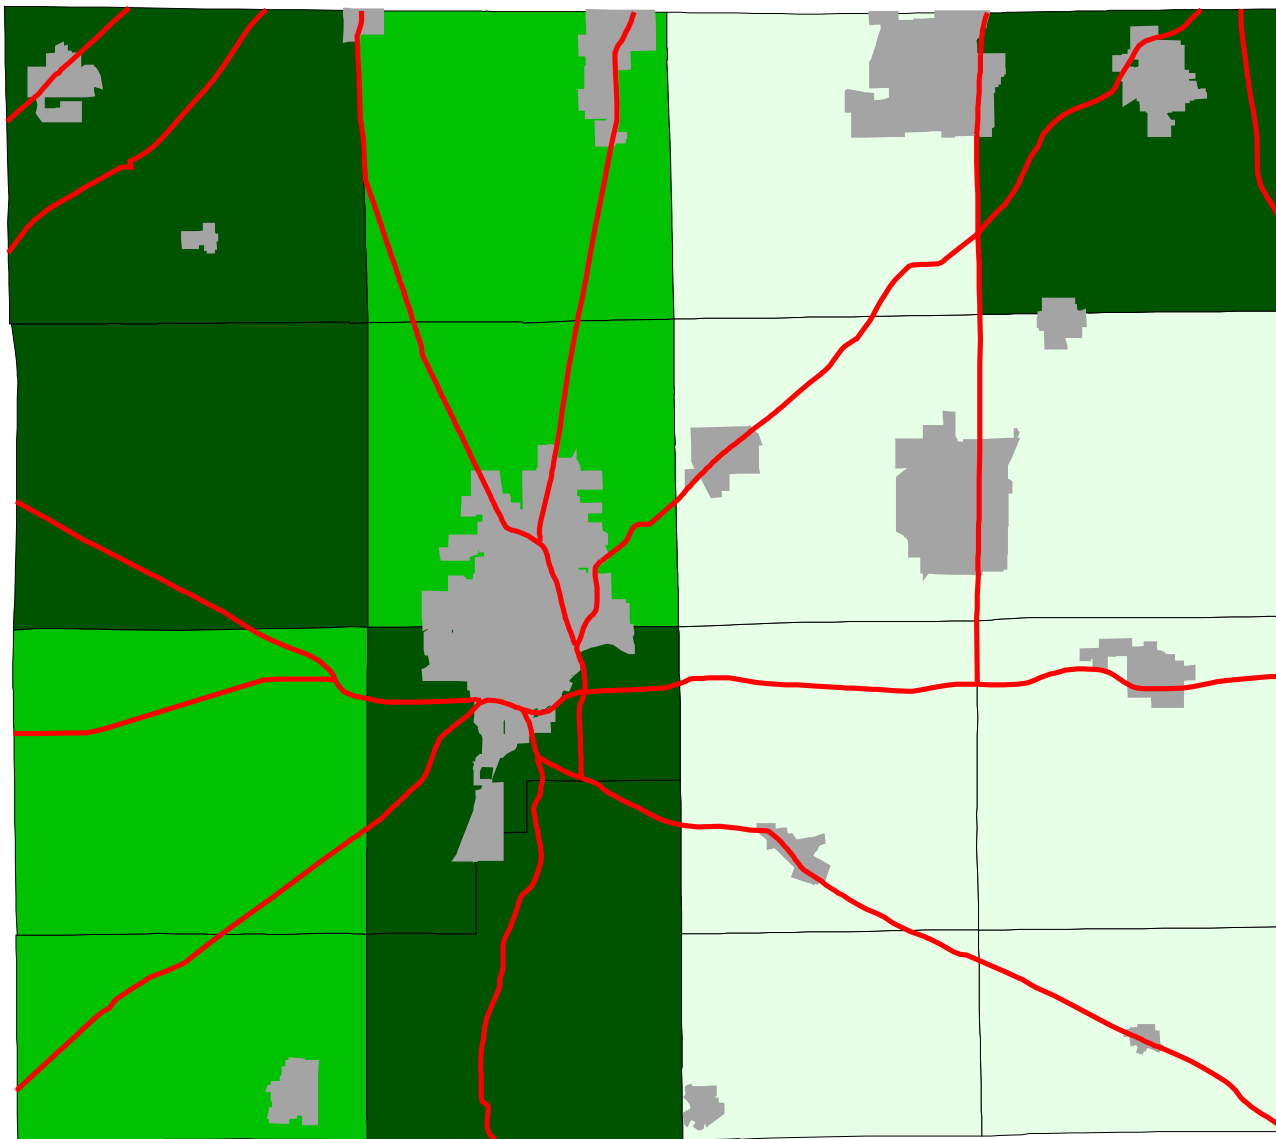

Map 6: Wayne County % Land In Forest (Early 1990's)

Legend:

- Townships
- Cities & Villages
- ↘ Highways

% of Land in Forest

- 8 - 15
- 15 - 15
- 15 - 19
- 19 - 27

Prepared by:
Jason W. Reece
Dept. of AEDE
The Ohio State University
12.01.01