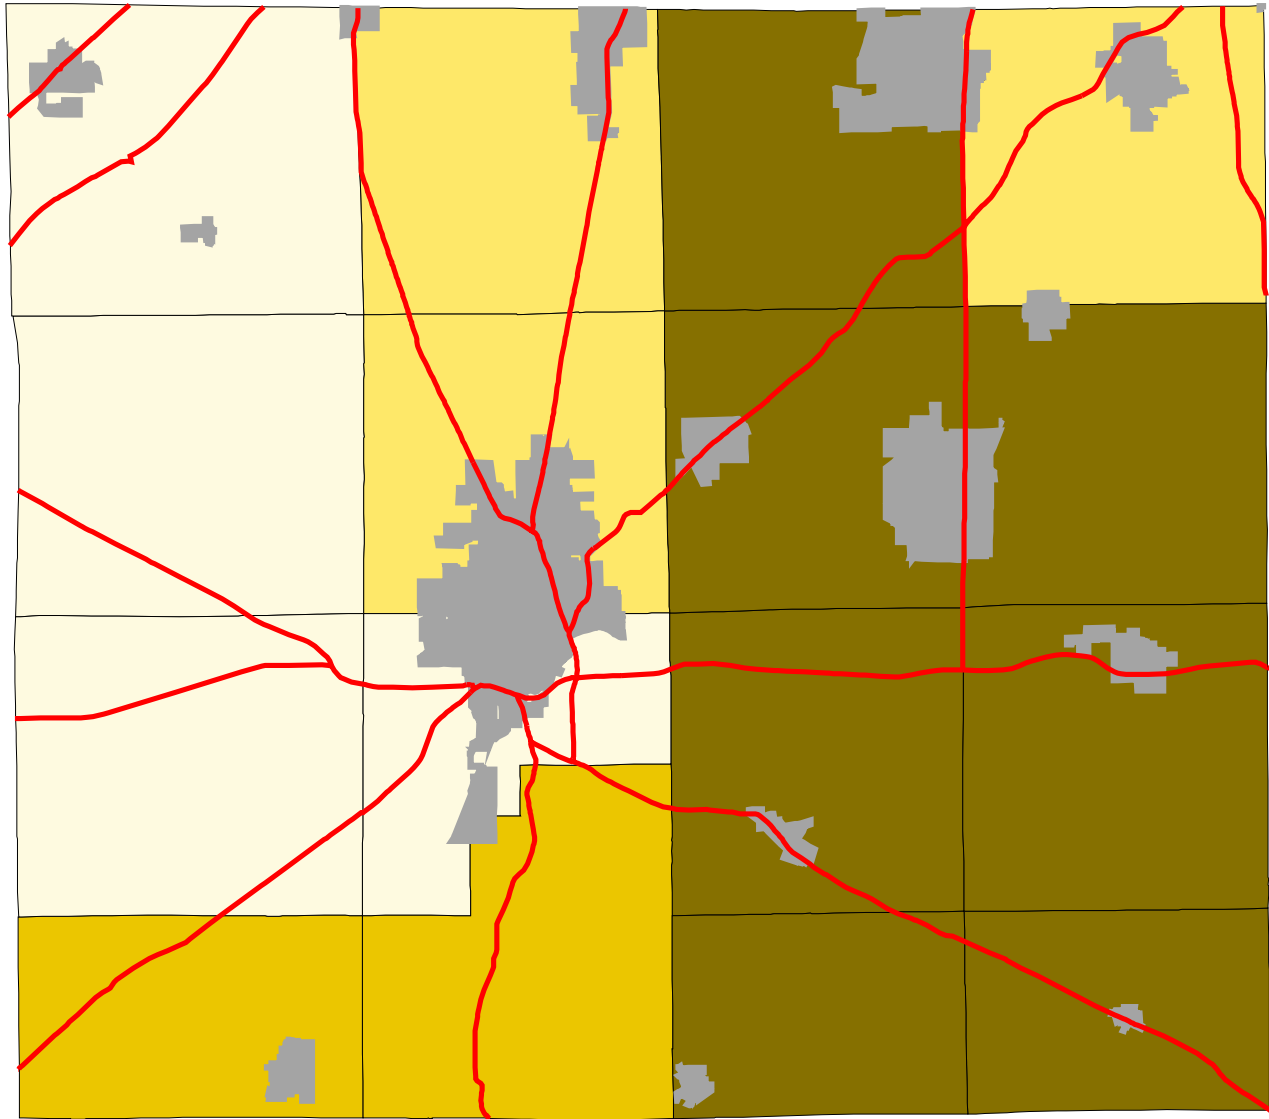

# Map 4: Wayne County % Land In Pasture (Early 1990's)

- Legend:
- Townships
  - Cities & Villages
  - ↘ Highways

- % of Land in Pasture
- 37 - 40
  - 40 - 43
  - 43 - 51
  - 51 - 64

Prepared by:  
Jason W. Reece  
Dept. of AEDE  
The Ohio State University  
12.01.01