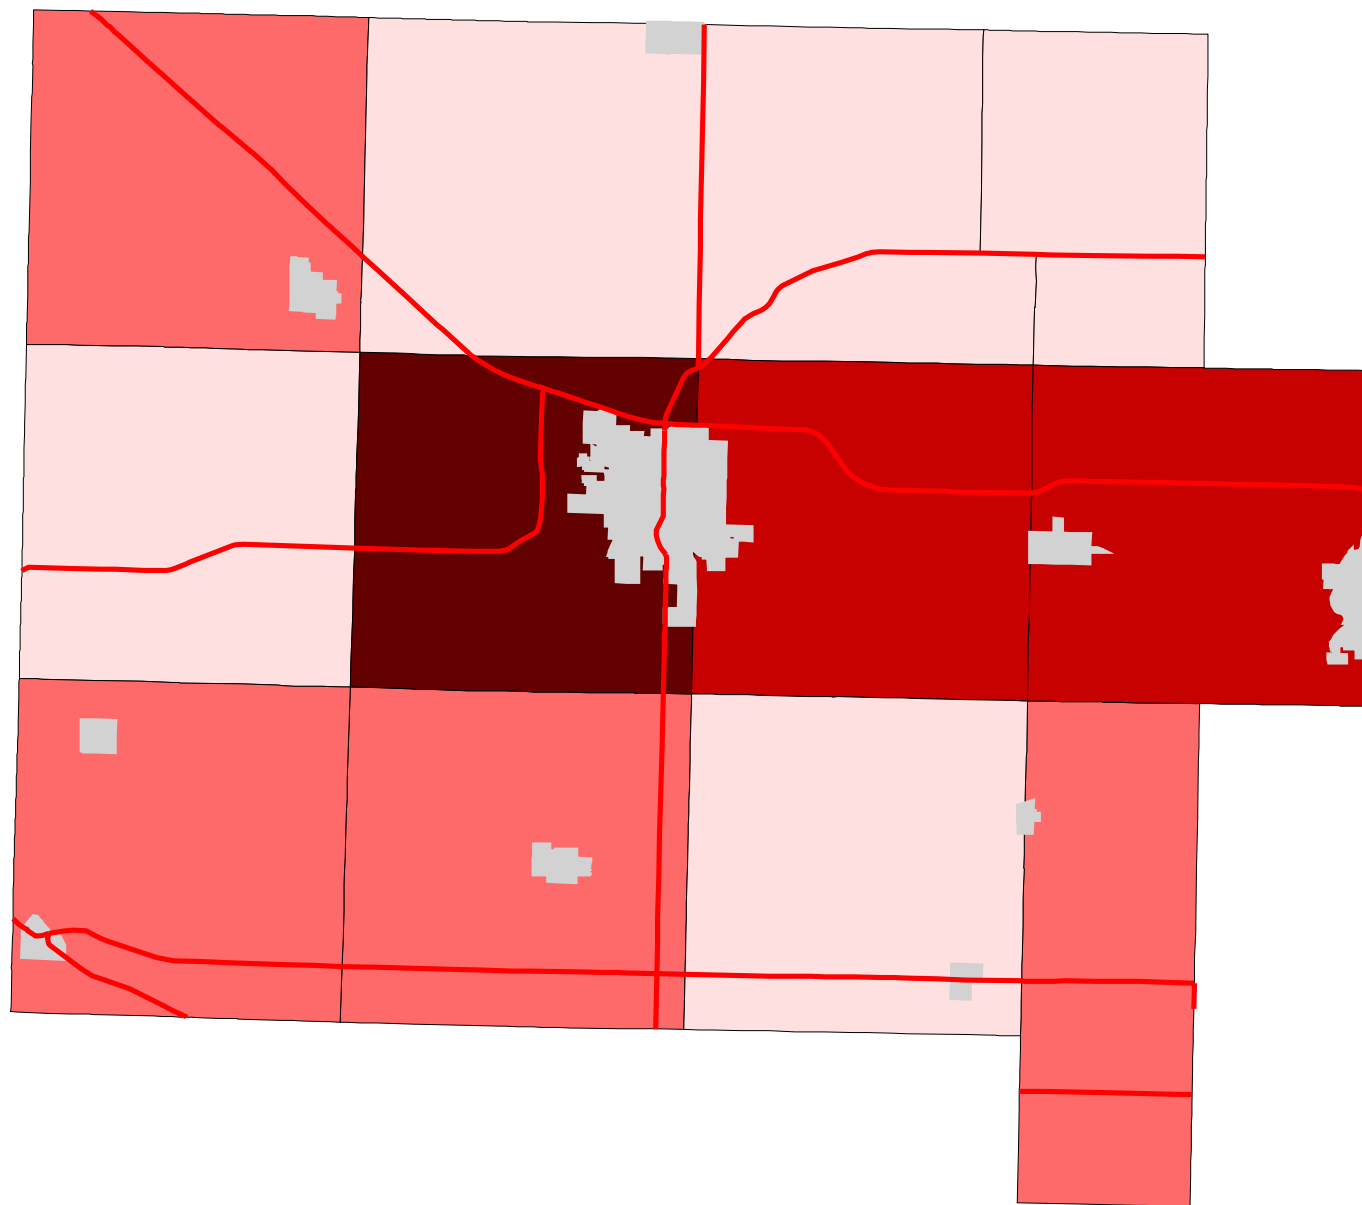

Map 7: Van Wert County % Land In Urban (Early 1990's)

- Townships
- Cities & Villages
- ↘ Highways

% of Land in Urban

- 0
- 0.1 - 0.2
- 0.2 - 0.7
- 0.7 - 1.5

Prepared by:
Jason W. Reece
Dept. of AEDE
The Ohio State University
12.01.01