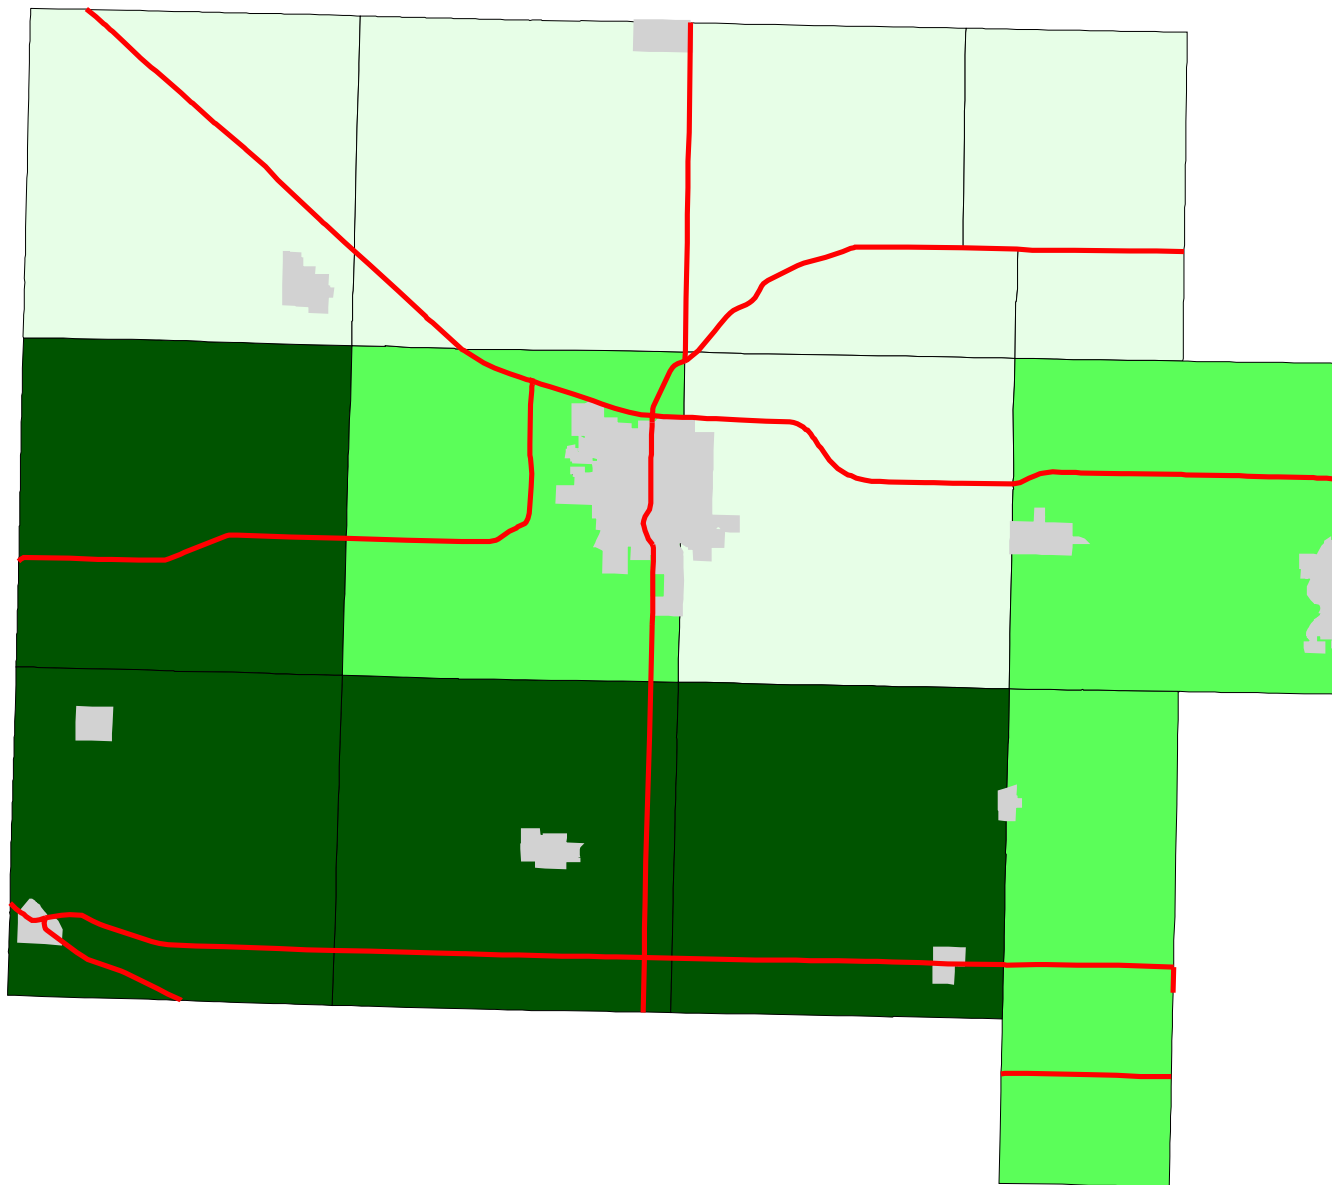

Map 6: Van Wert County % Land In Forest (Early 1990's)

Legend:

-  Townships
-  Cities & Villages
-  Highways

% of Land in Forest

-  1 - 2
-  2 - 3
-  3 - 3
-  3 - 9

Prepared by:
Jason W. Reece
Dept. of AEDE
The Ohio State University
12.01.01