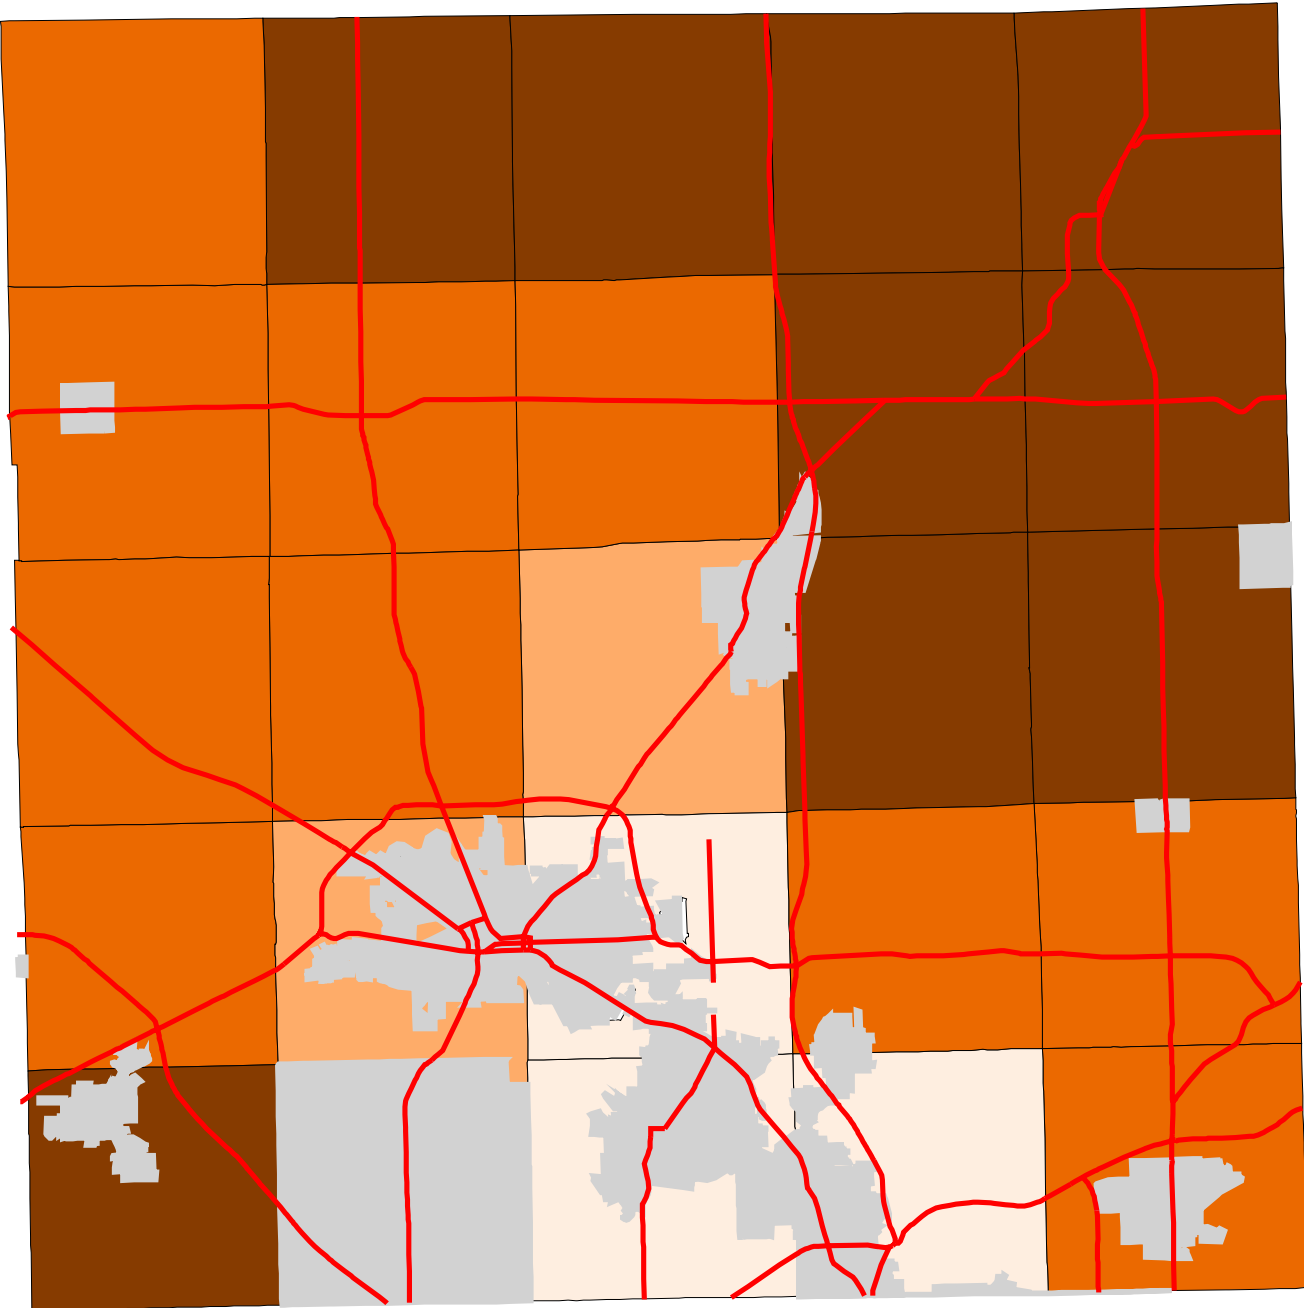

Map 3: Trumbull County % Land In Agriculture (Early 1990's)

Legend:

- Townships
- Cities & Villages
- ↘ Highways

% of Land in
Agriculture

- 13 - 19
- 19 - 28
- 28 - 41
- 41 - 70

Prepared by:
Jason W. Reece
Dept. of AEDE
The Ohio State University
12.01.01

Source: Multi-Resolution Land Characteristics Consortium National Land Cover Data Program
Projection: State Plane 1927, Ohio North