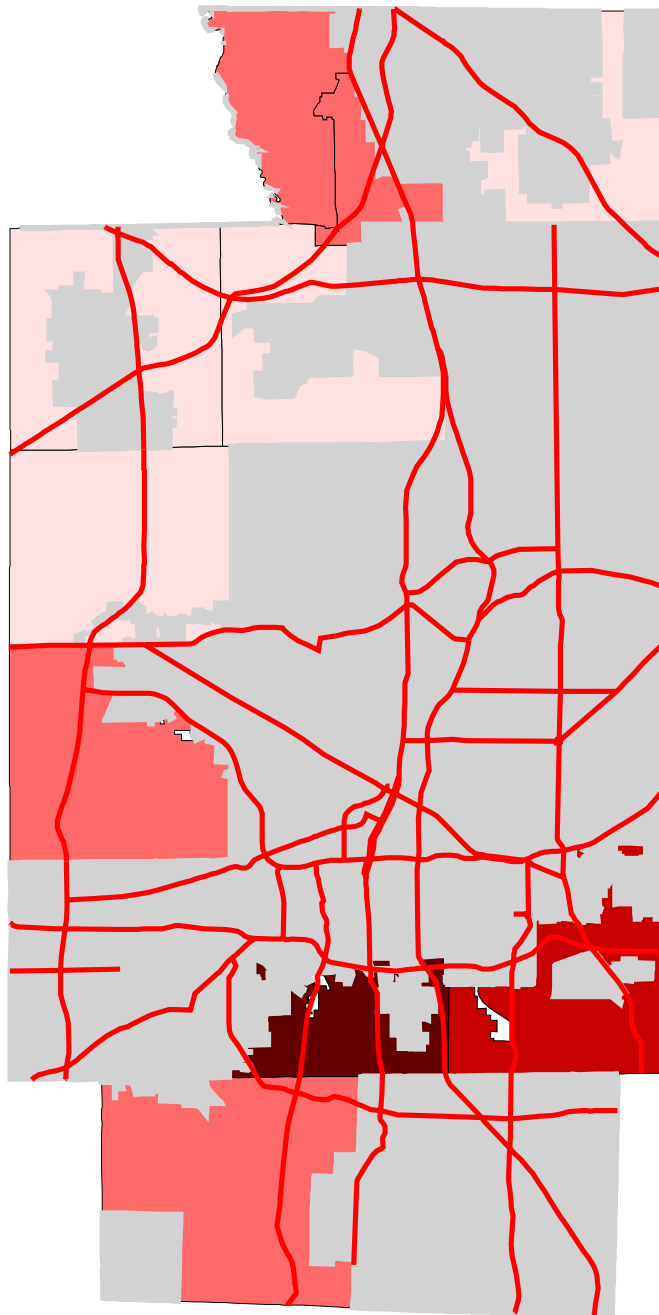

Map 7: Summit County % Land In Urban (Early 1990's)

Legend:

- Townships
- Cities & Villages
- ↗ Highways

% of Land in Urban

- 2.3 - 12.8
- 12.8 - 26.6
- 26.6 - 36.9
- 36.9 - 42.7

Prepared by:
Jason W. Reece
Dept. of AEDE
The Ohio State University
12.01.01