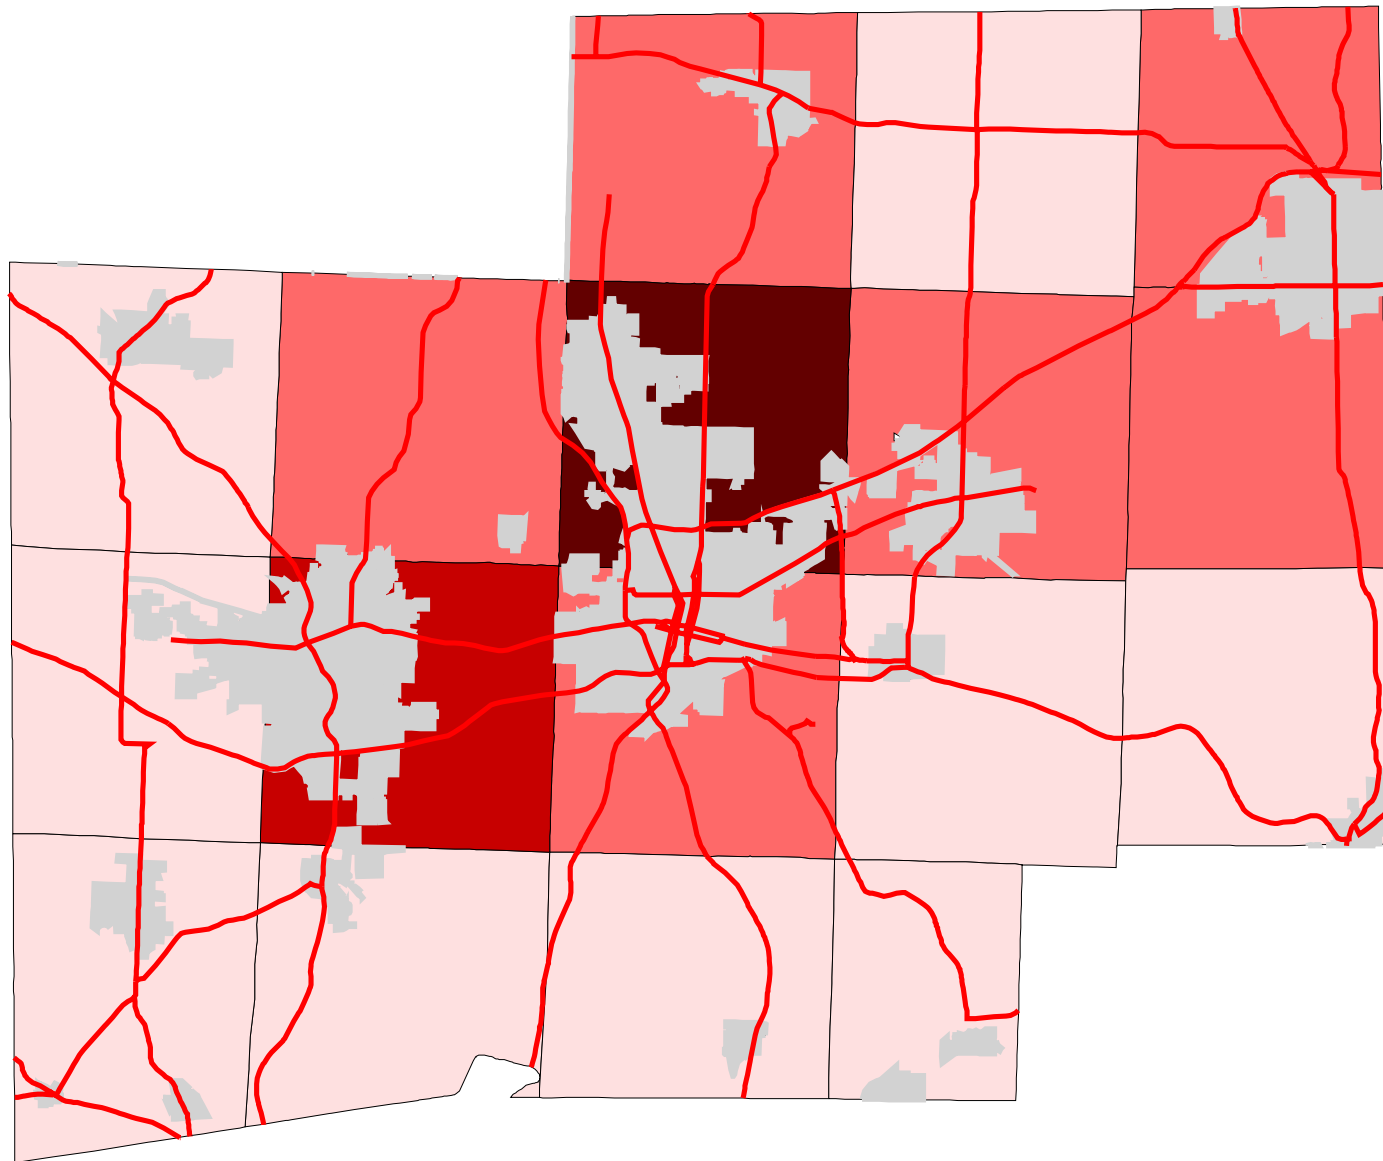

Map 7: Stark County % Land In Urban (Early 1990's)

Legend:

- Townships
- Cities & Villages
- ⚡ Highways

% of Land in Urban

- 1.2 - 5.4
- 5.4 - 30.8
- 30.8 - 40.7
- 40.7 - 48.5

Prepared by:
Jason W. Reece
Dept. of AEDE
The Ohio State University
12.01.01