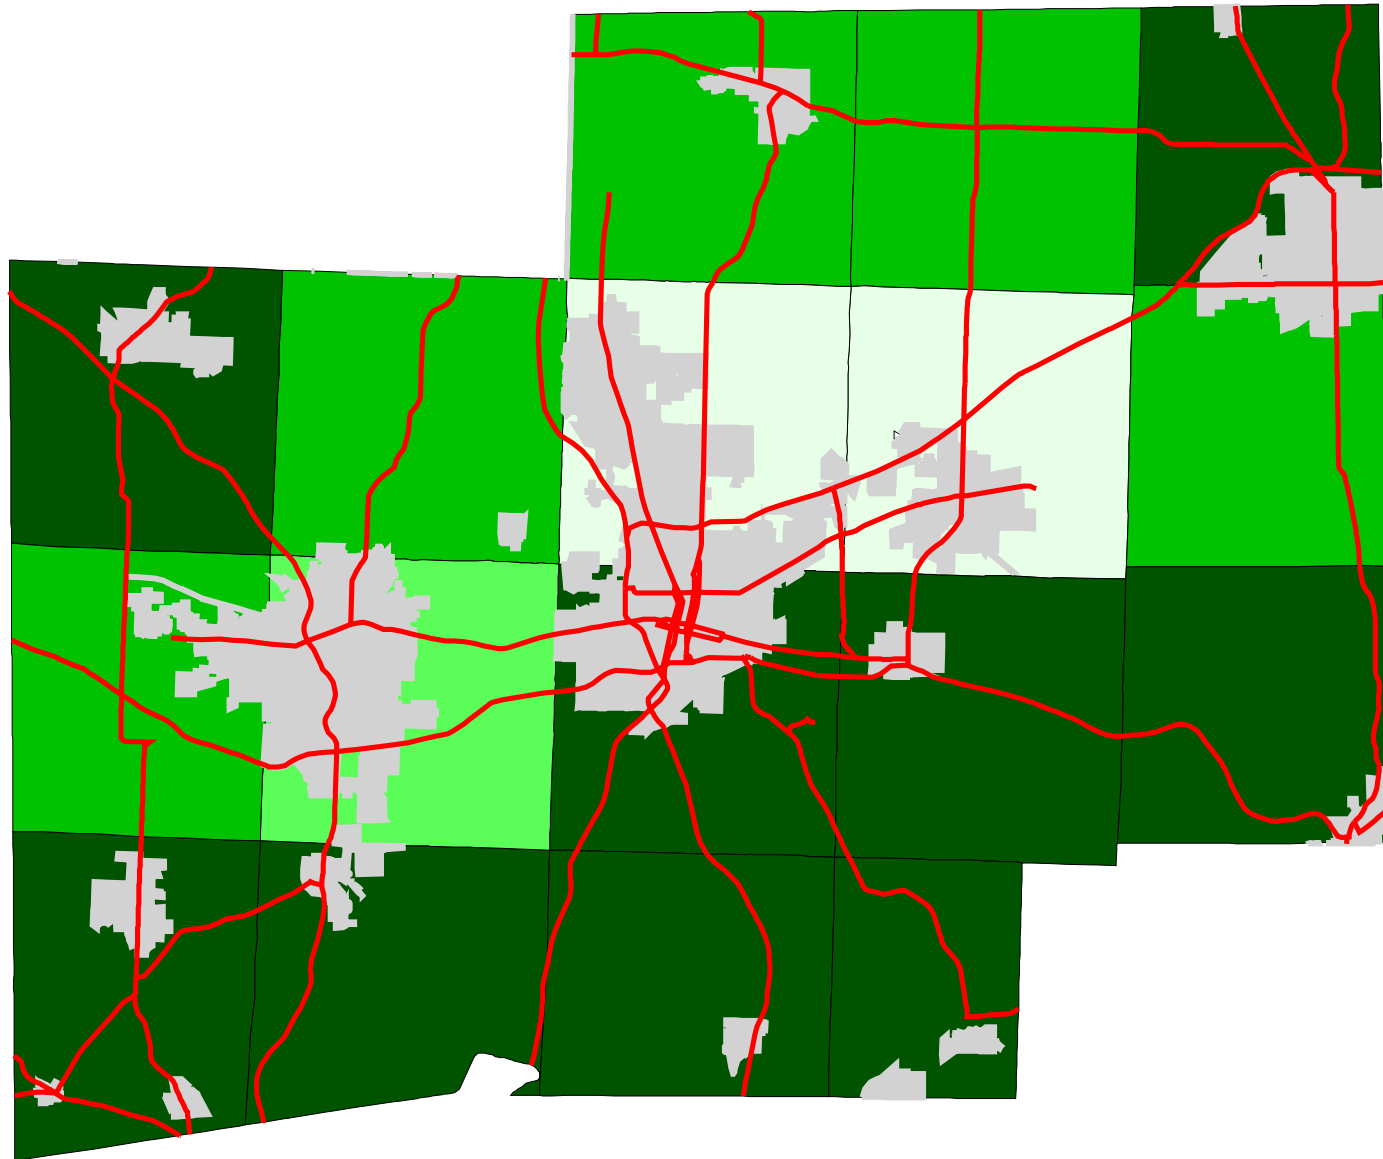

Map 6: Stark County % Land In Forest (Early 1990's)

Legend:

- Townships
- Cities & Villages
- ↘ Highways

% of Land in Forest

- 11 - 11
- 11 - 14
- 14 - 20
- 20 - 52

Prepared by:
Jason W. Reece
Dept. of AEDE
The Ohio State University
12.01.01