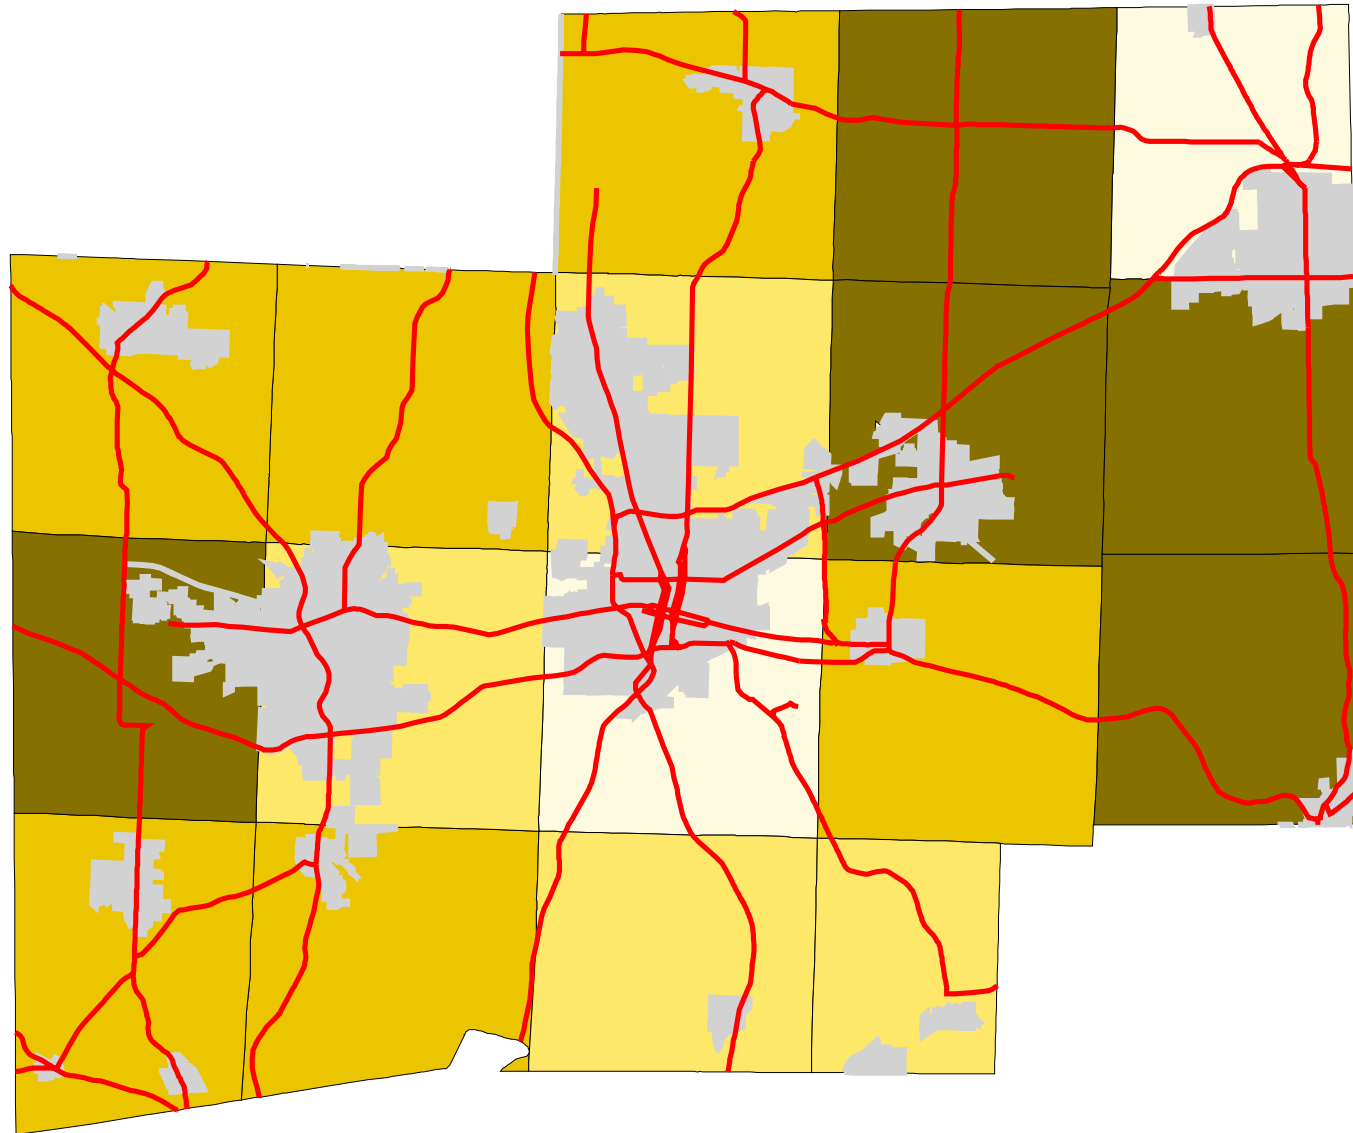

Map 4: Stark County % Land In Pasture (Early 1990's)

Legend:

- Townships
- Cities & Villages
- ⚡ Highways

% of Land in Pasture

- 20 - 23
- 23 - 27
- 27 - 42
- 42 - 49

Prepared by:
Jason W. Reece
Dept. of AEDE
The Ohio State University
12.01.01