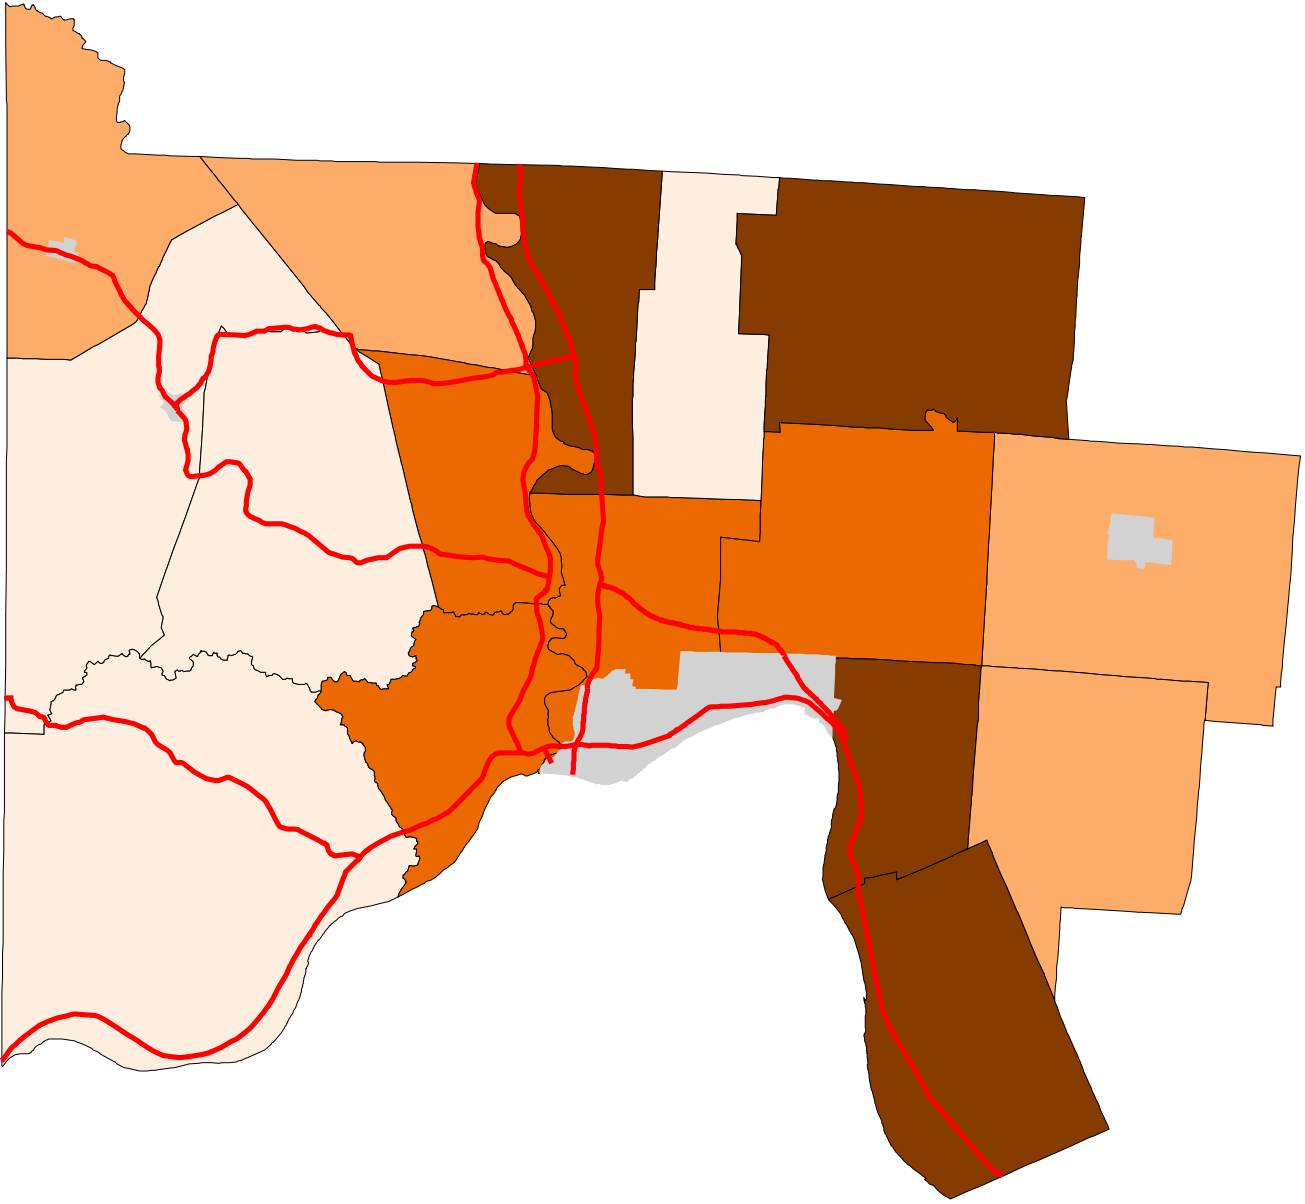

Map 3: Scioto County % Land In Agriculture (Early 1990's)

Legend:

- Townships
- Cities & Villages
- Highways

% of Land in Agriculture

- 10 - 15
- 15 - 23
- 23 - 32
- 32 - 45

Prepared by:
Jason W. Reece
Dept. of AEDE
The Ohio State University
12.01.01

Source: Multi-Resolution Land Characteristics Consortium National Land Cover Data Program
Projection: State Plane 1927, Ohio North