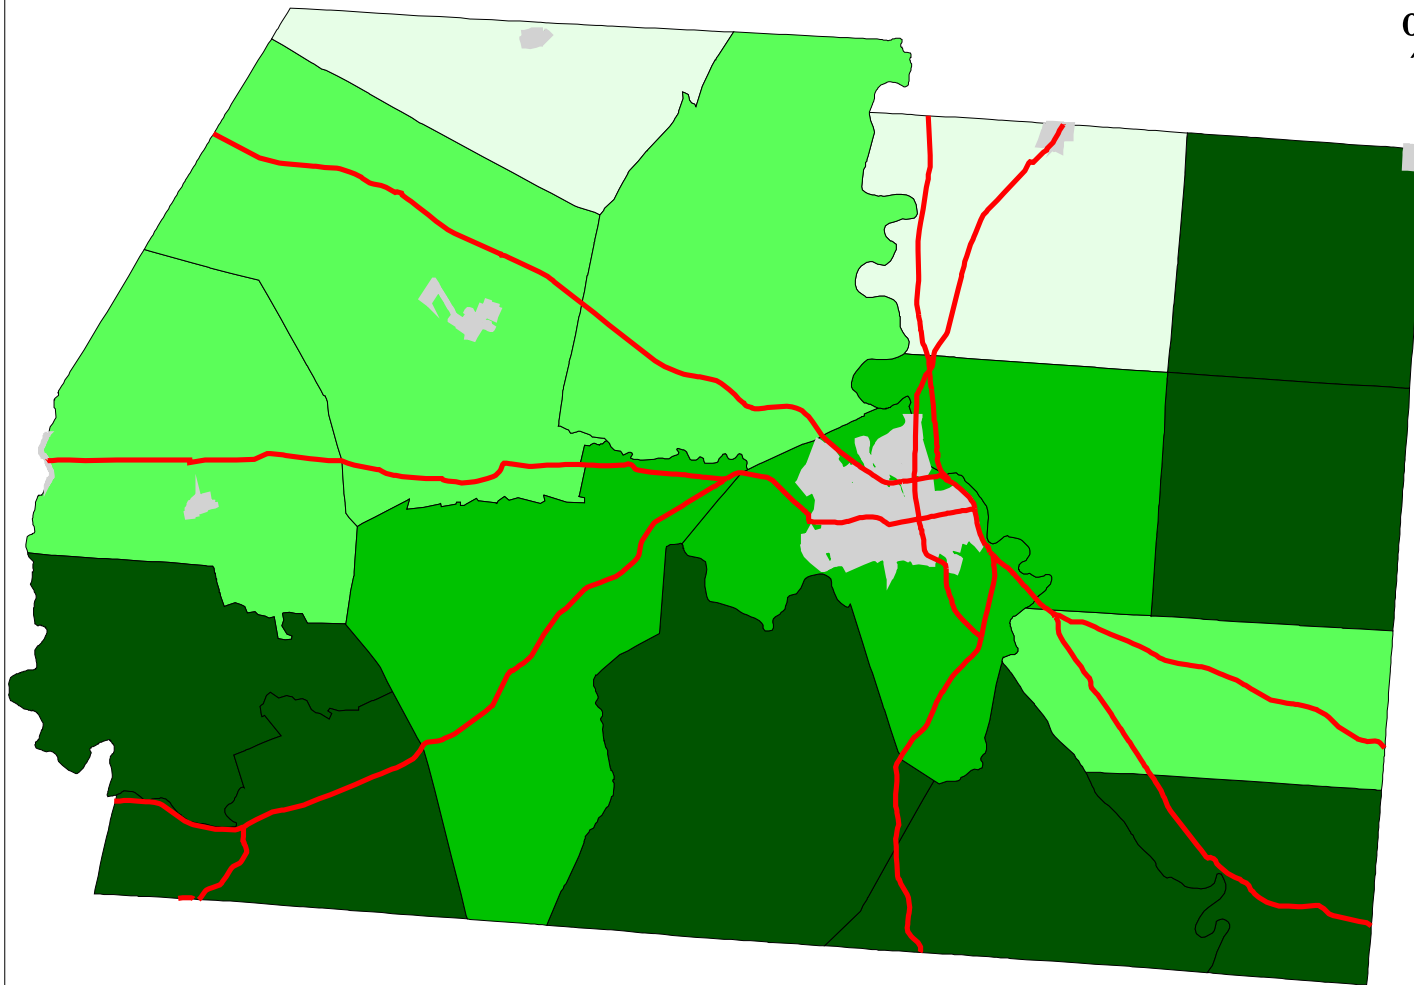

Map 6: Ross County % Land In Forest (Early 1990's)

Legend:

- Townships
- Cities & Villages
- ↘ Highways

% of Land in Forest

- 4 - 17
- 17 - 30
- 30 - 52
- 52 - 83

Prepared by:
Jason W. Reece
Dept. of AEDE
The Ohio State University
12.01.01