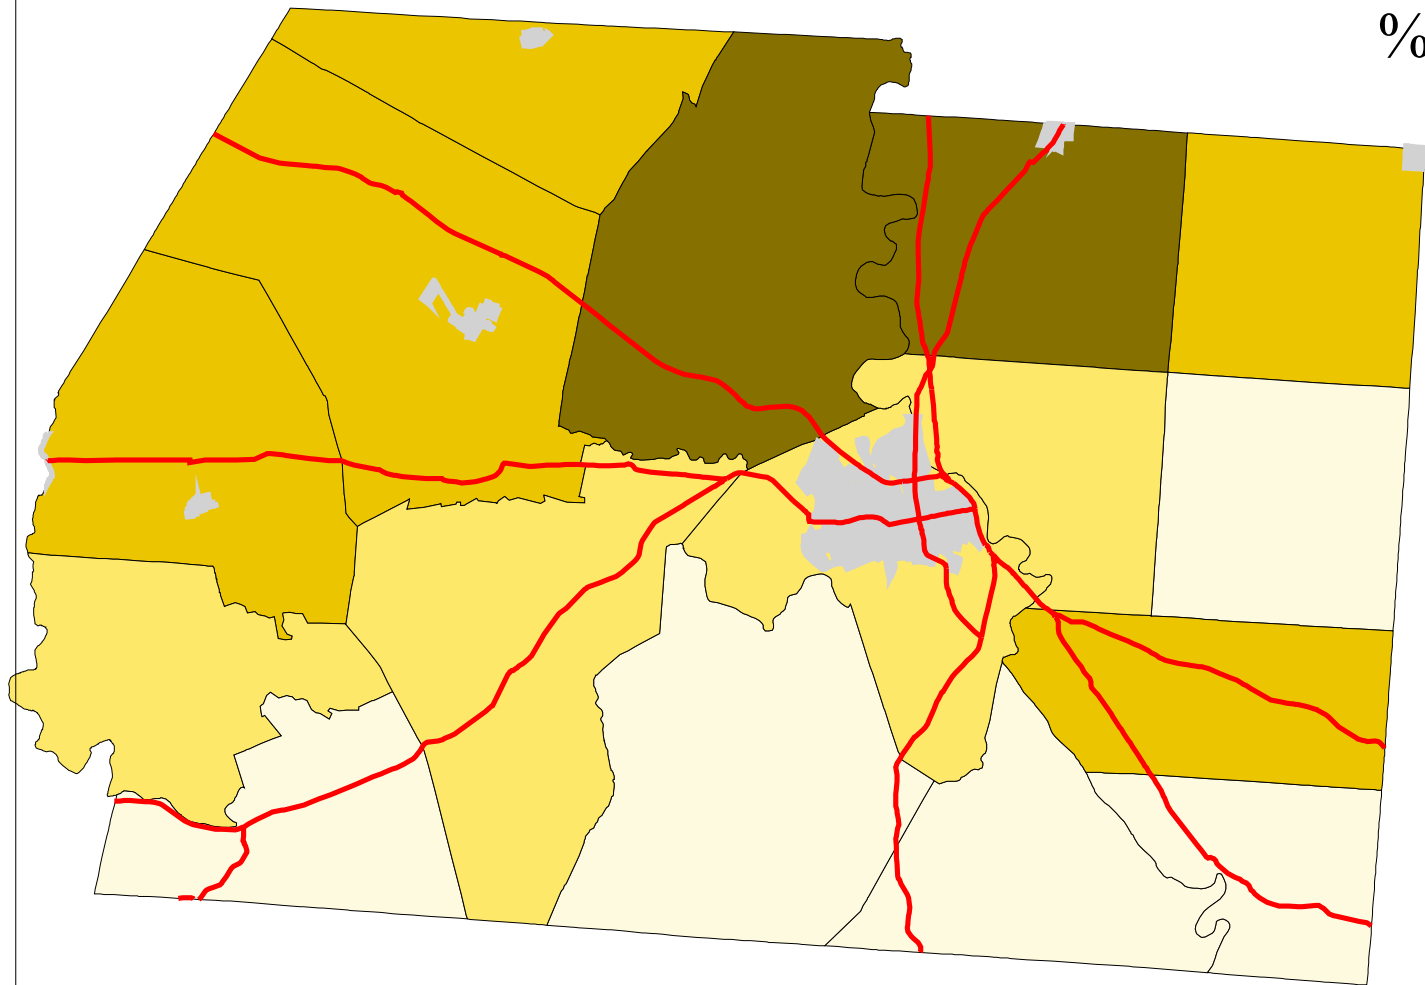

Map 4: Ross County % Land In Pasture (Early 1990's)

Legend:

- Townships
- Cities & Villages
- Highways

% of Land in Pasture

- 11 - 24
- 24 - 29
- 29 - 39
- 39 - 44

Prepared by:
Jason W. Reece
Dept. of AEDE
The Ohio State University
12.01.01