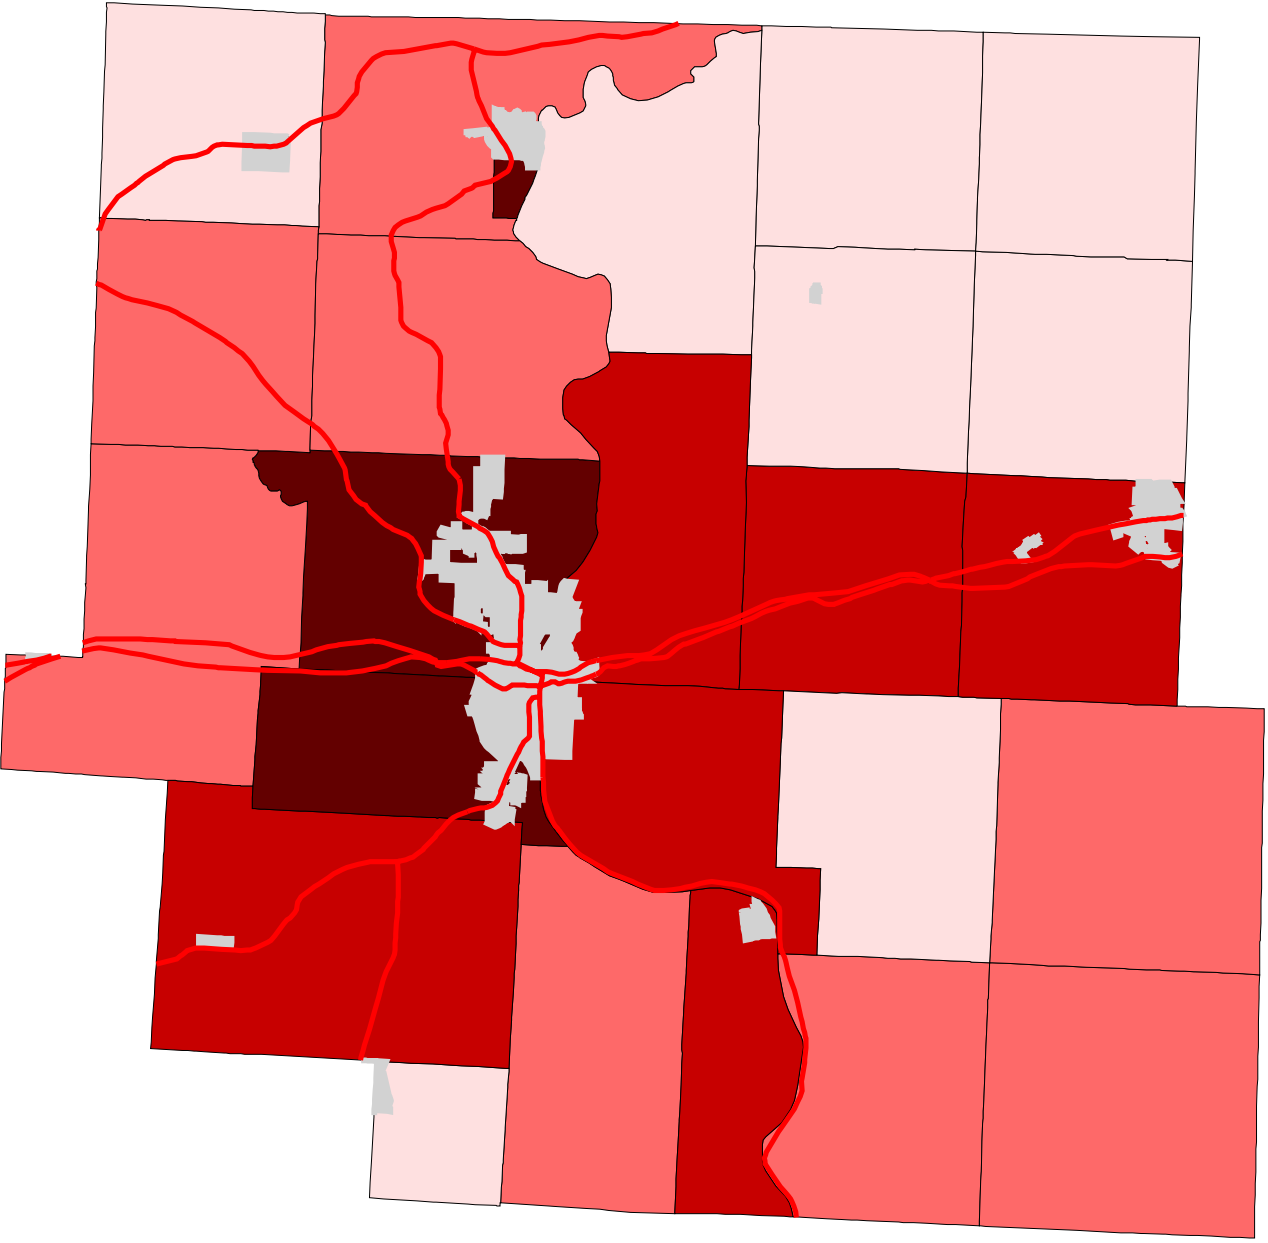

Map 7: Muskingum County % Land In Urban (Early 1990's)

- Legend:
- Townships
 - Cities & Villages
 - ↘ Highways

% of Land in Urban

○	0 - 0.3
○	0.3 - 0.9
●	0.9 - 5.5
●	5.5 - 9.7

Prepared by:
Jason W. Reece
Dept. of AEDE
The Ohio State University
12.01.01

Source: Multi-Resolution Land Characteristics Consortium National Land Cover Data Program
Projection: State Plane 1927, Ohio North