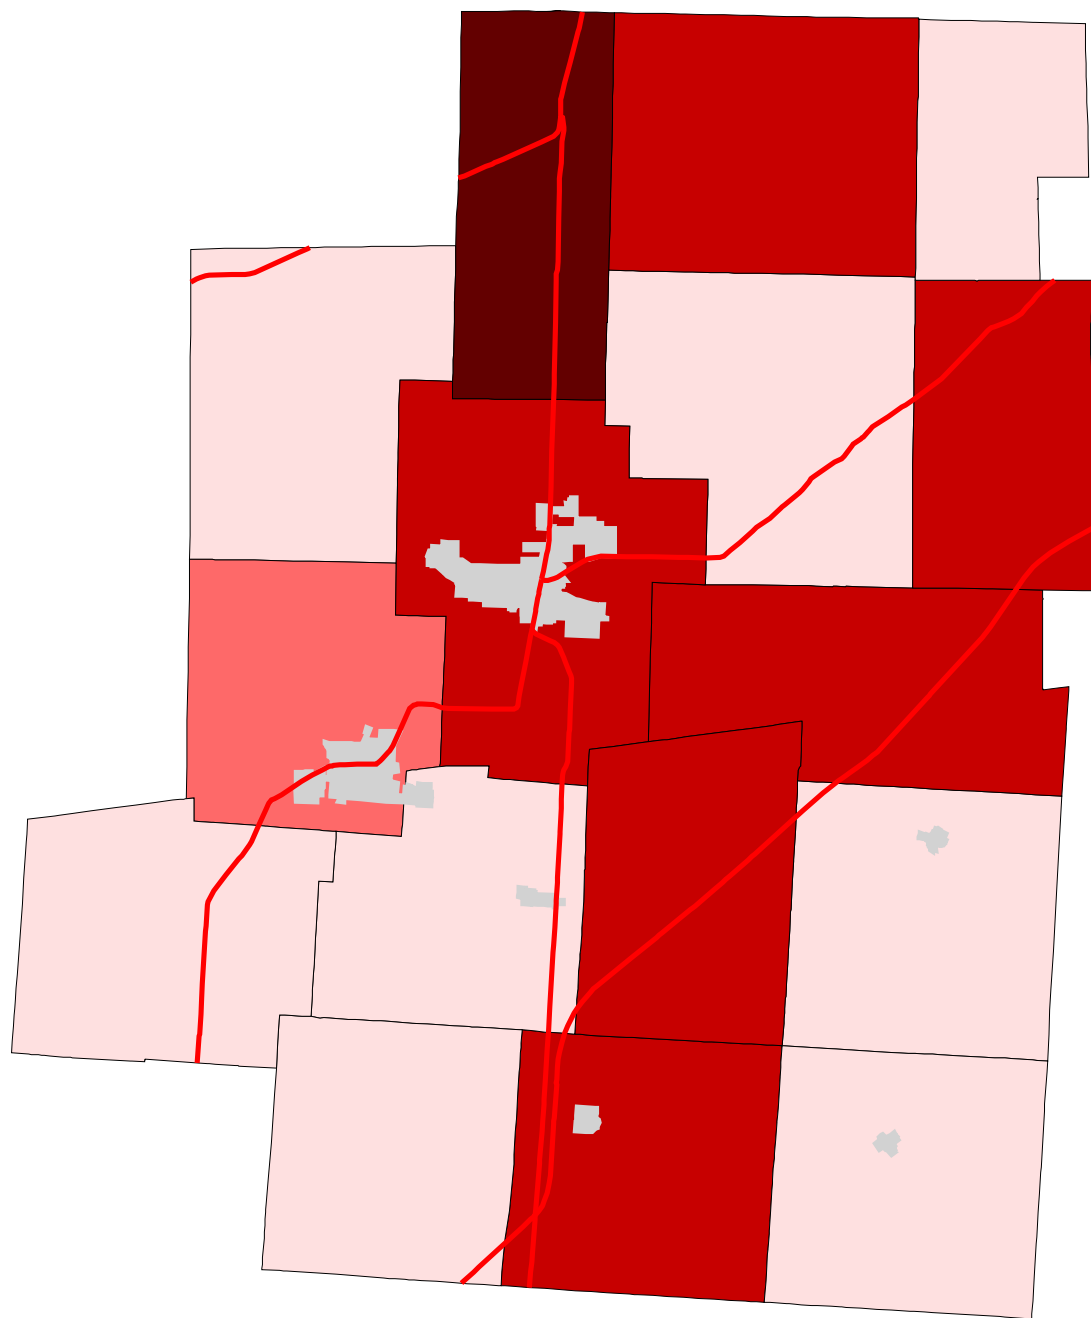

Map 7: Morrow County % Land In Urban (Early 1990's)

Legend:

-  Townships
-  Cities & Villages
-  Highways

% of Land in
Urban

-  0 - 0.1
-  0.1 - 0.2
-  0.2 - 1
-  1 - 4.2

Prepared by:
Jason W. Reece
Dept. of AEDE
The Ohio State University
12.01.01