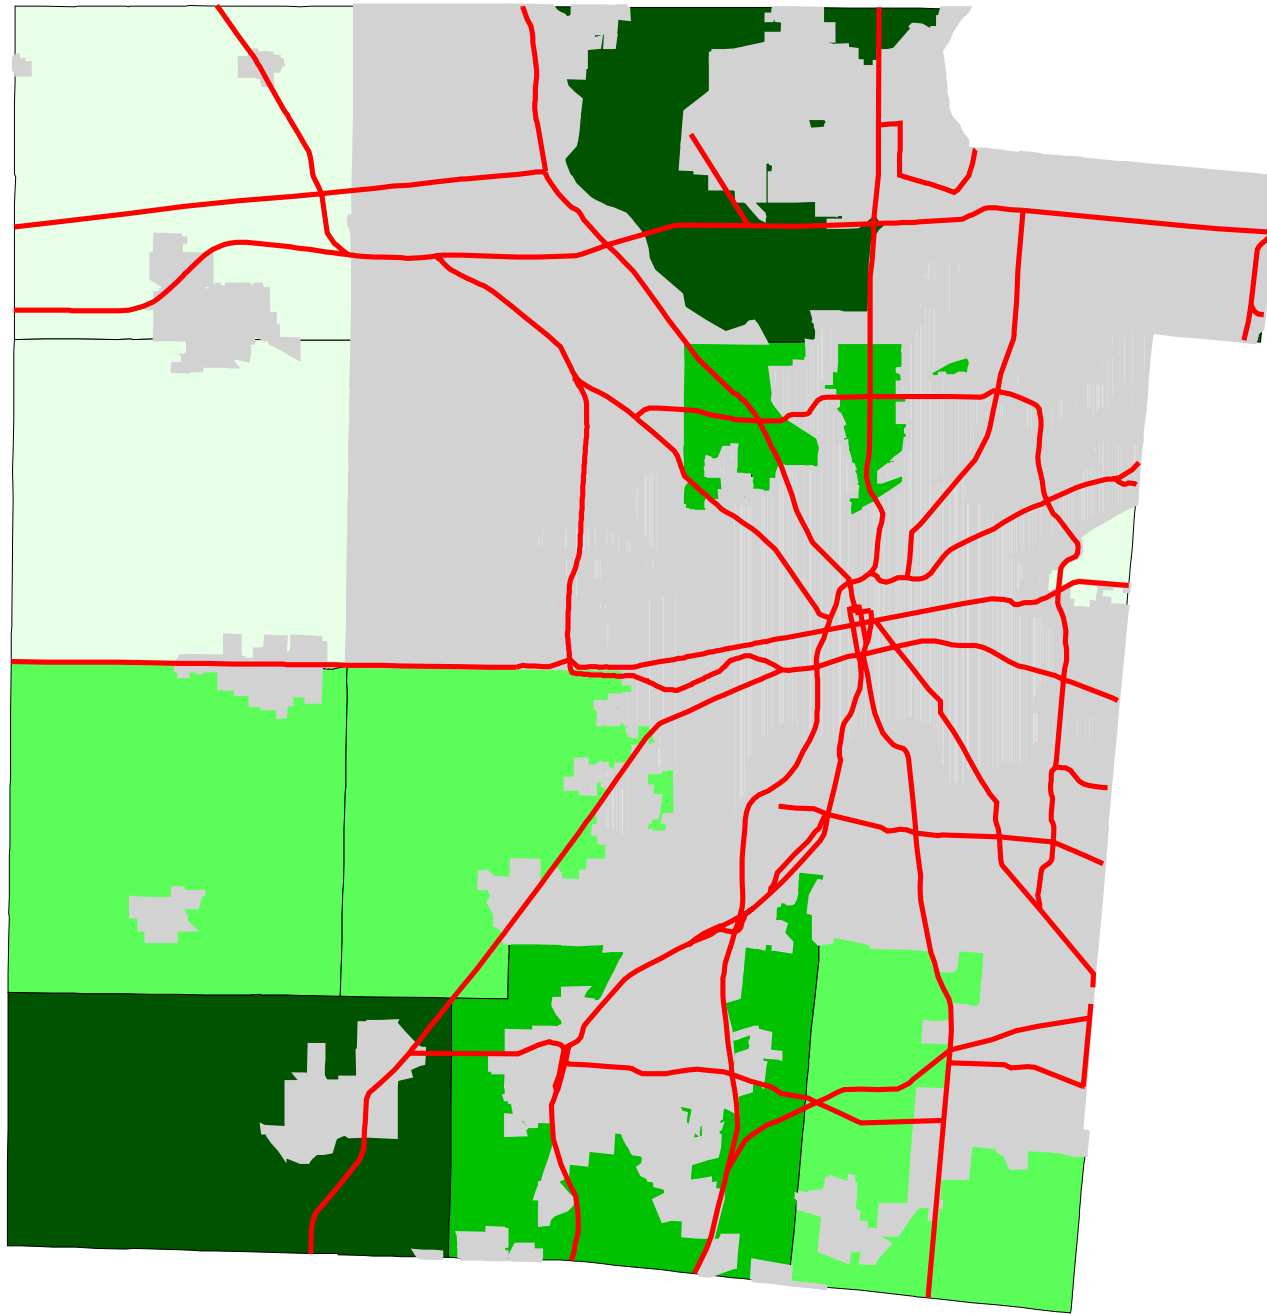

# Map 6: Montgomery County % Land In Forest (Early 1990's)

Legend:

-  Townships
-  Cities & Villages
-  Highways

% of Land in  
Forest

-  0 - 7
-  7 - 14
-  14 - 17
-  17 - 52

Prepared by:  
Jason W. Reece  
Dept. of AEDE  
The Ohio State University  
12.01.01