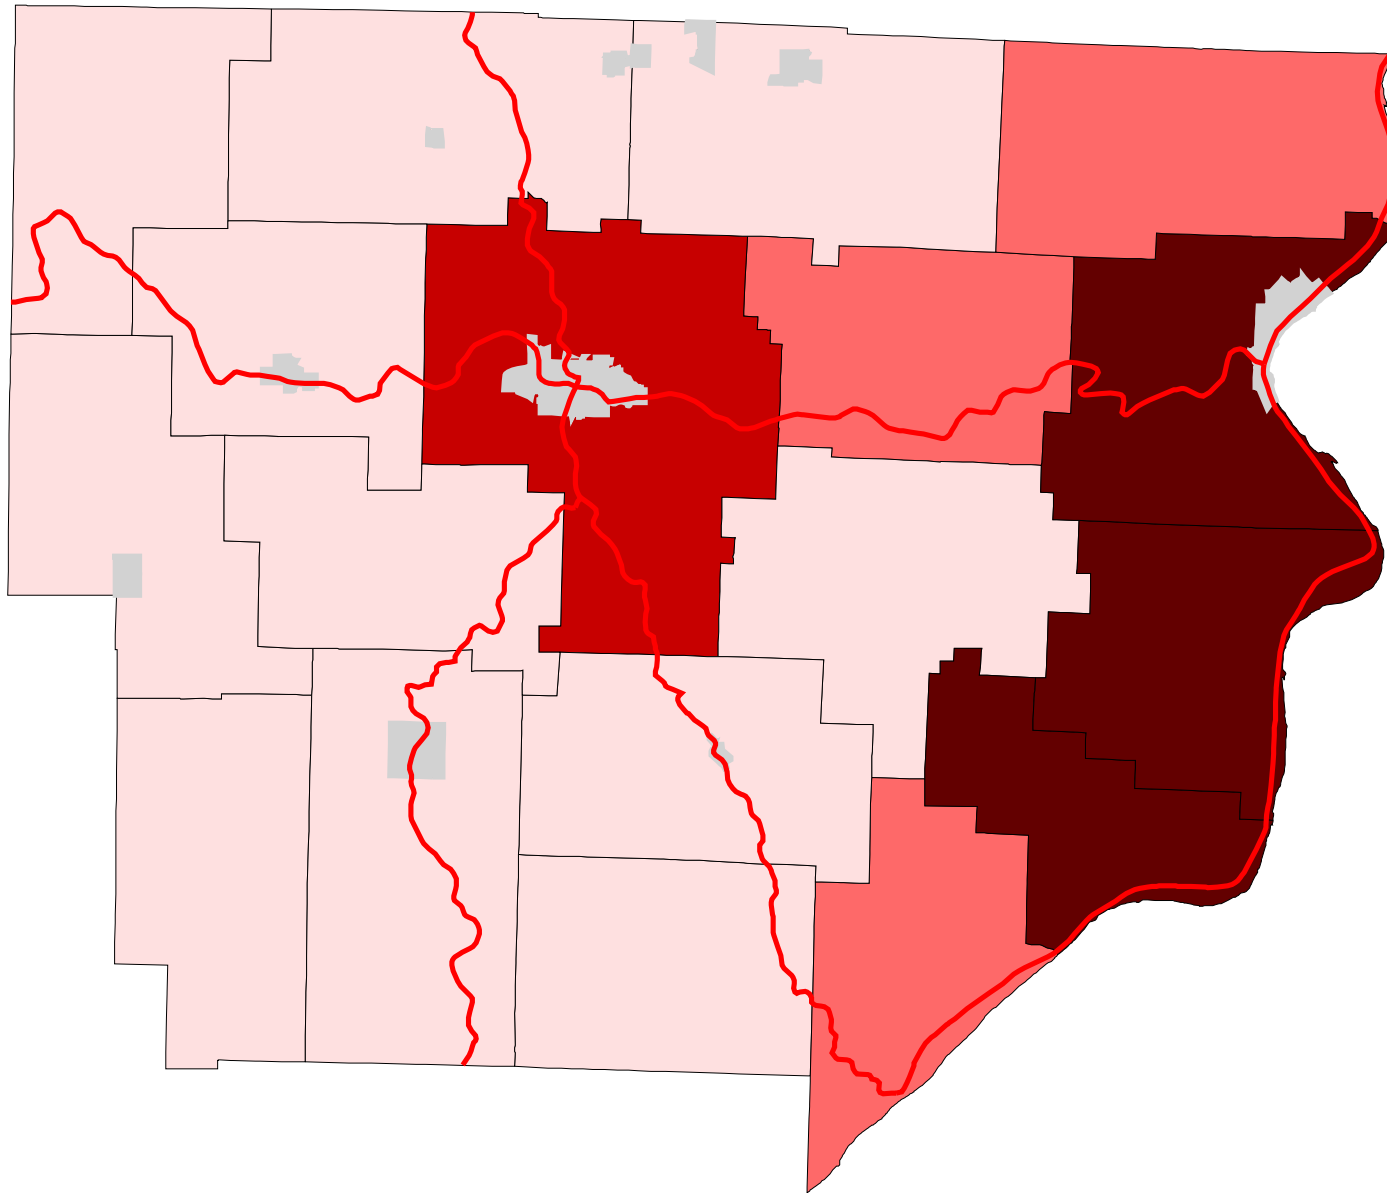

Map 7: Monroe County % Land In Urban (Early 1990's)

- Townships
- Cities & Villages
- ⚡ Highways

% of Land in
Urban

- 0 - 0.1
- 0.1 - 0.2
- 0.2 - 0.5
- 0.5 - 4.7

Prepared by:
Jason W. Reece
Dept. of AEDE
The Ohio State University
12.01.01