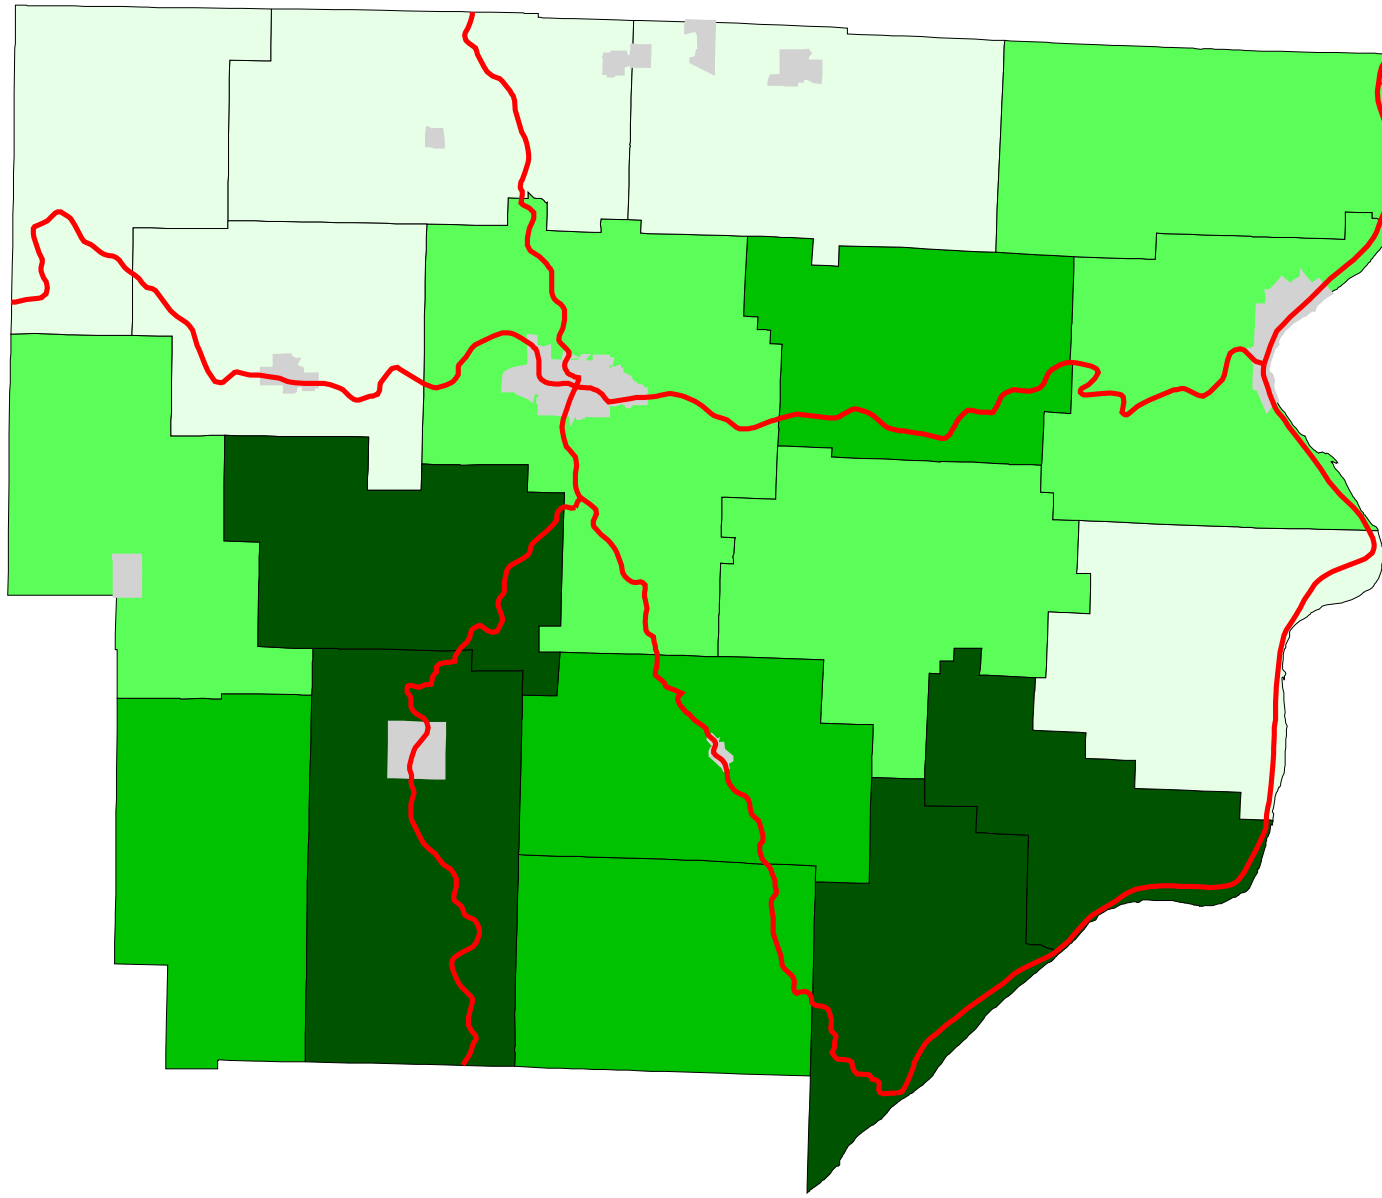

Map 6: Monroe County % Land In Forest (Early 1990's)

Legend:

- Townships
- Cities & Villages
- ⚡ Highways

% of Land in Forest

- 52 - 69
- 69 - 76
- 76 - 82
- 82 - 88

Prepared by:
Jason W. Reece
Dept. of AEDE
The Ohio State University
12.01.01