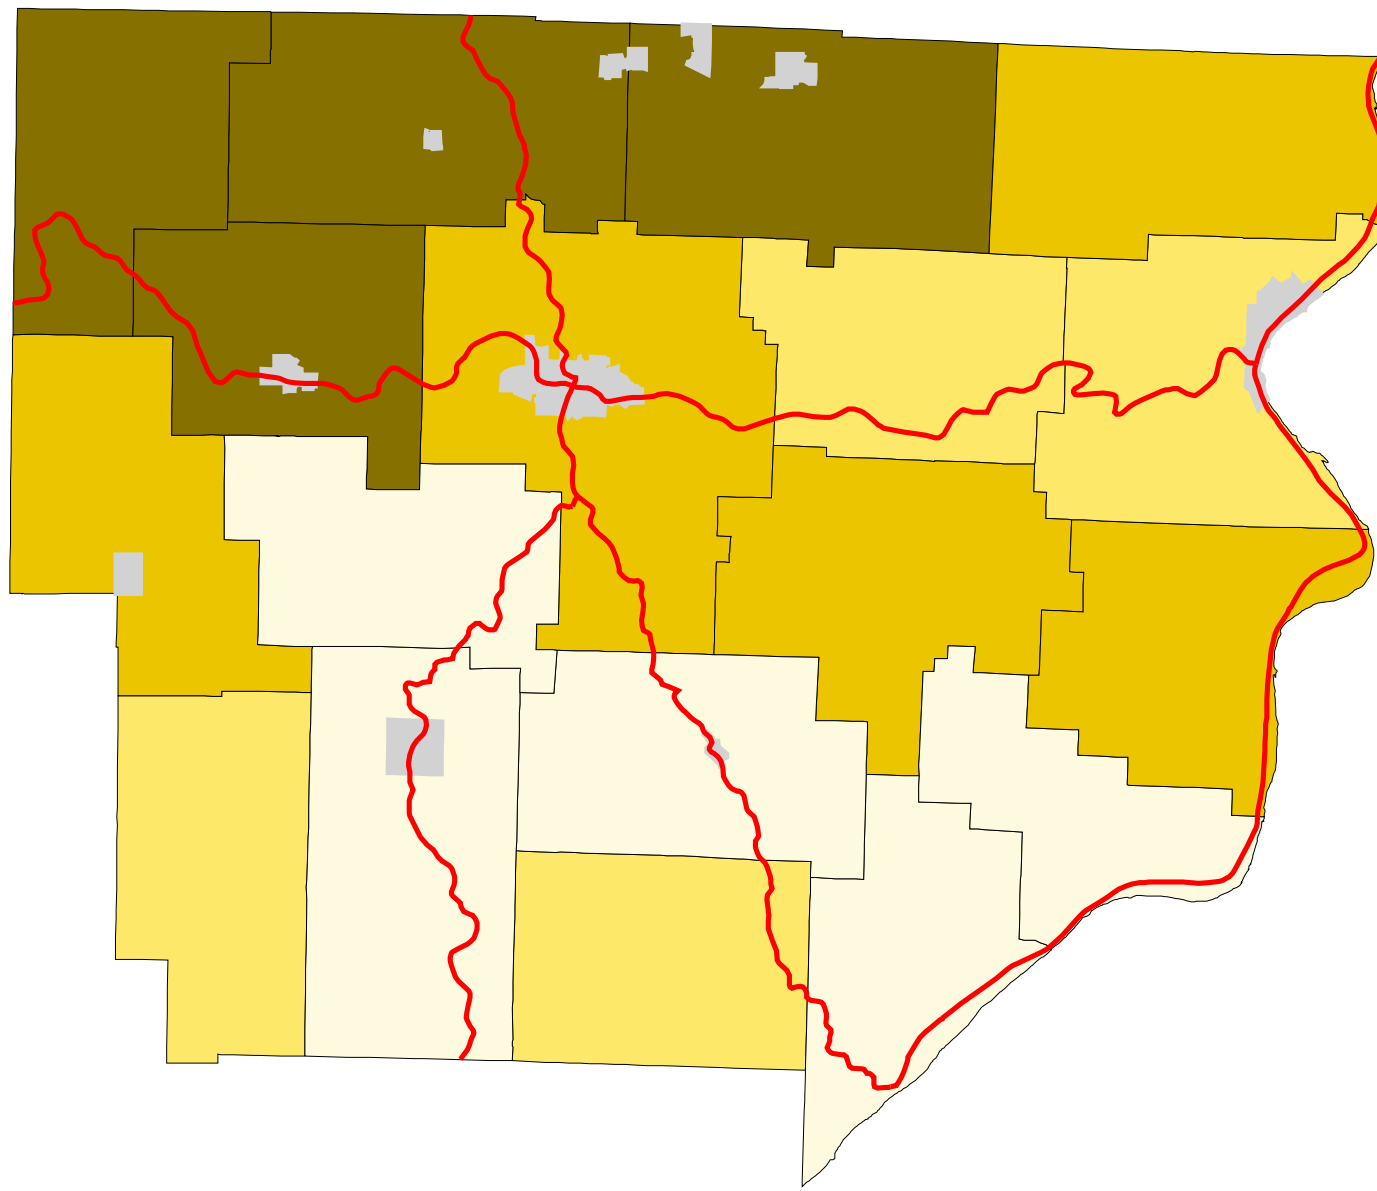

Map 4: Monroe County % Land In Pasture (Early 1990's)

Legend:

-  Townships
-  Cities & Villages
-  Highways

% of Land in Pasture

-  9 - 15
-  15 - 18
-  18 - 28
-  28 - 45

Prepared by:
Jason W. Reece
Dept. of AEDE
The Ohio State University
12.01.01