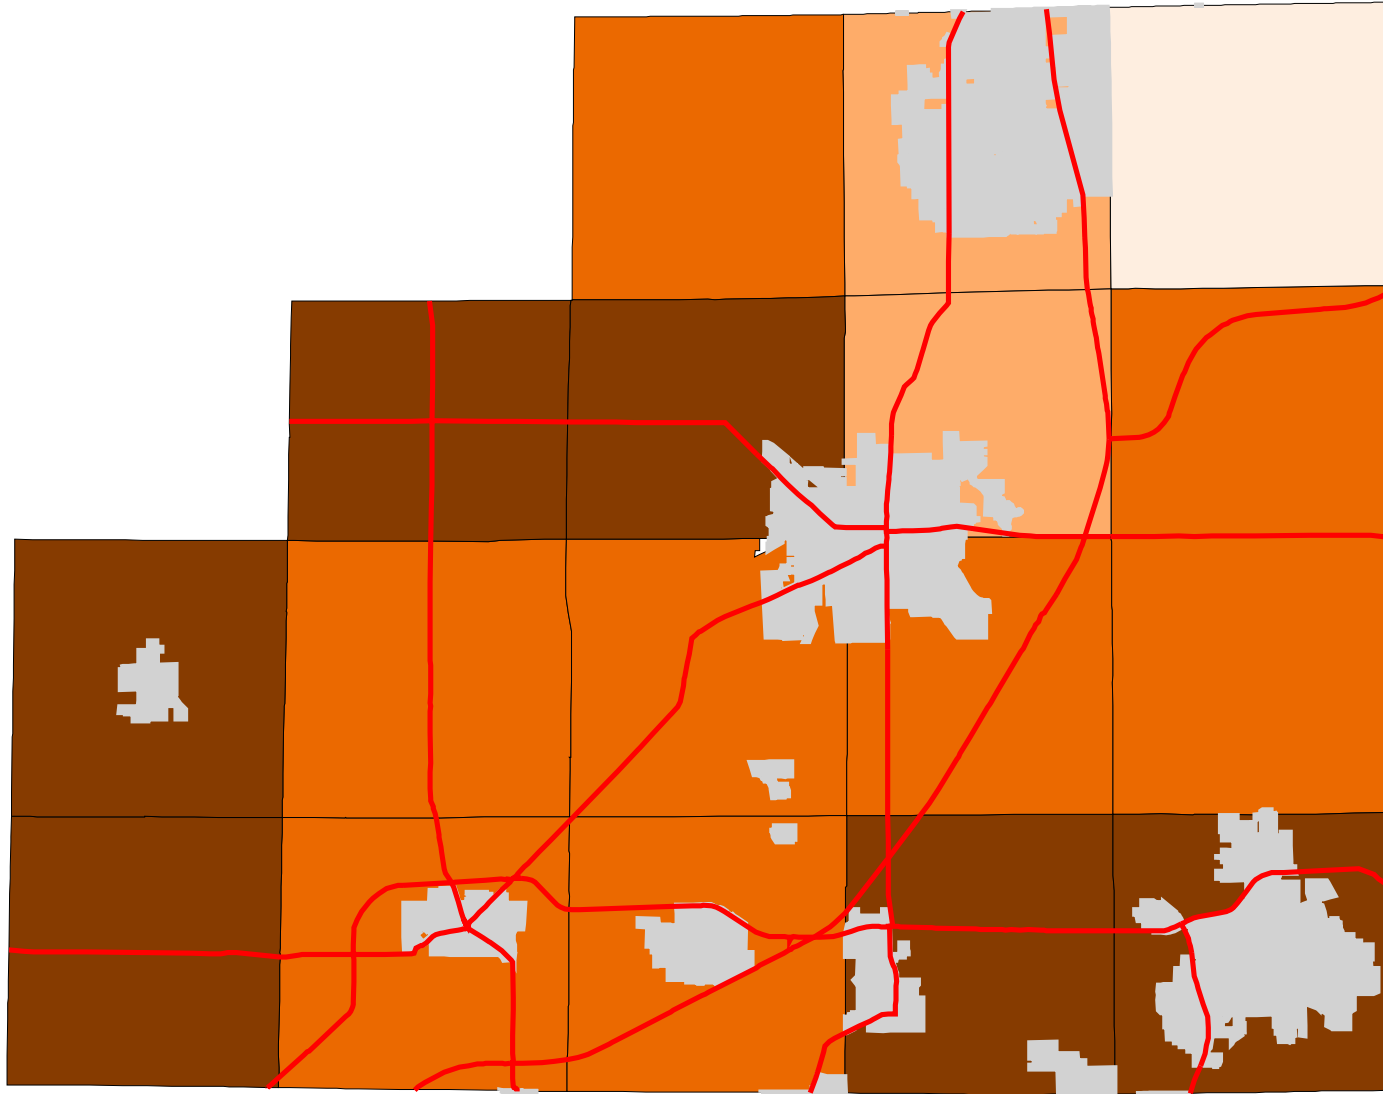

Map 3: Medina County % Land In Agriculture (Early 1990's)

Legend:

-  Townships
-  Cities & Villages
-  Highways

**% of Land in
Agriculture**

-  39
-  39 - 44
-  44 - 68
-  68 - 79

Prepared by:
Jason W. Reece
Dept. of AEDE
The Ohio State University
12.01.01