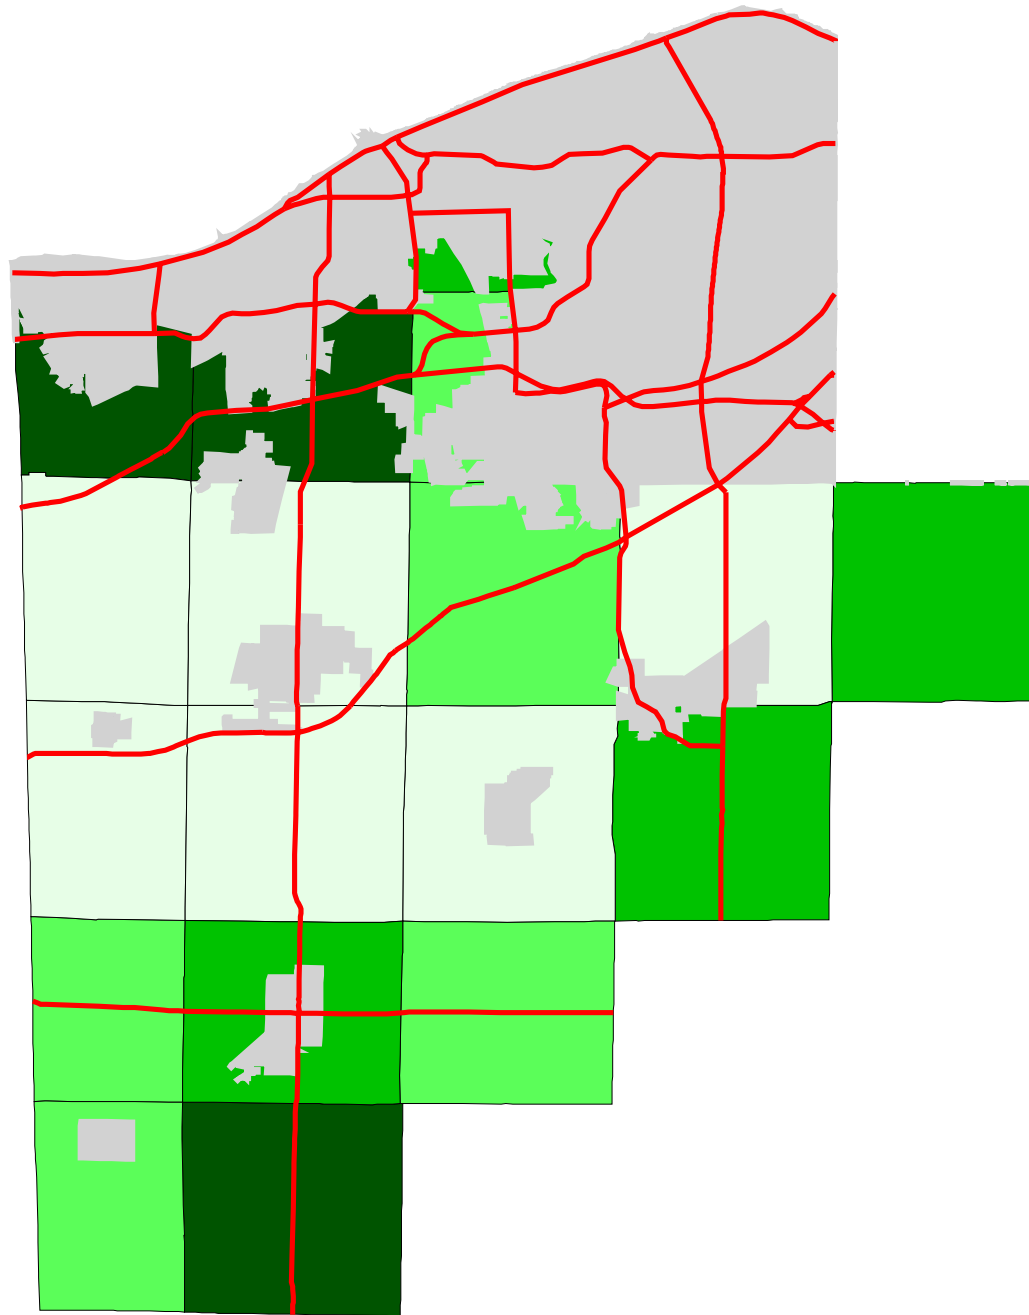

Map 6: Lorain County % Land In Forest (Early 1990's)

Legend:

-  Townships
-  Cities & Villages
-  Highways

% of Land in Forest

-  14 - 26
-  26 - 28
-  28 - 34
-  34 - 39

Prepared by:
Jason W. Reece
Dept. of AEDE
The Ohio State University
12.01.01