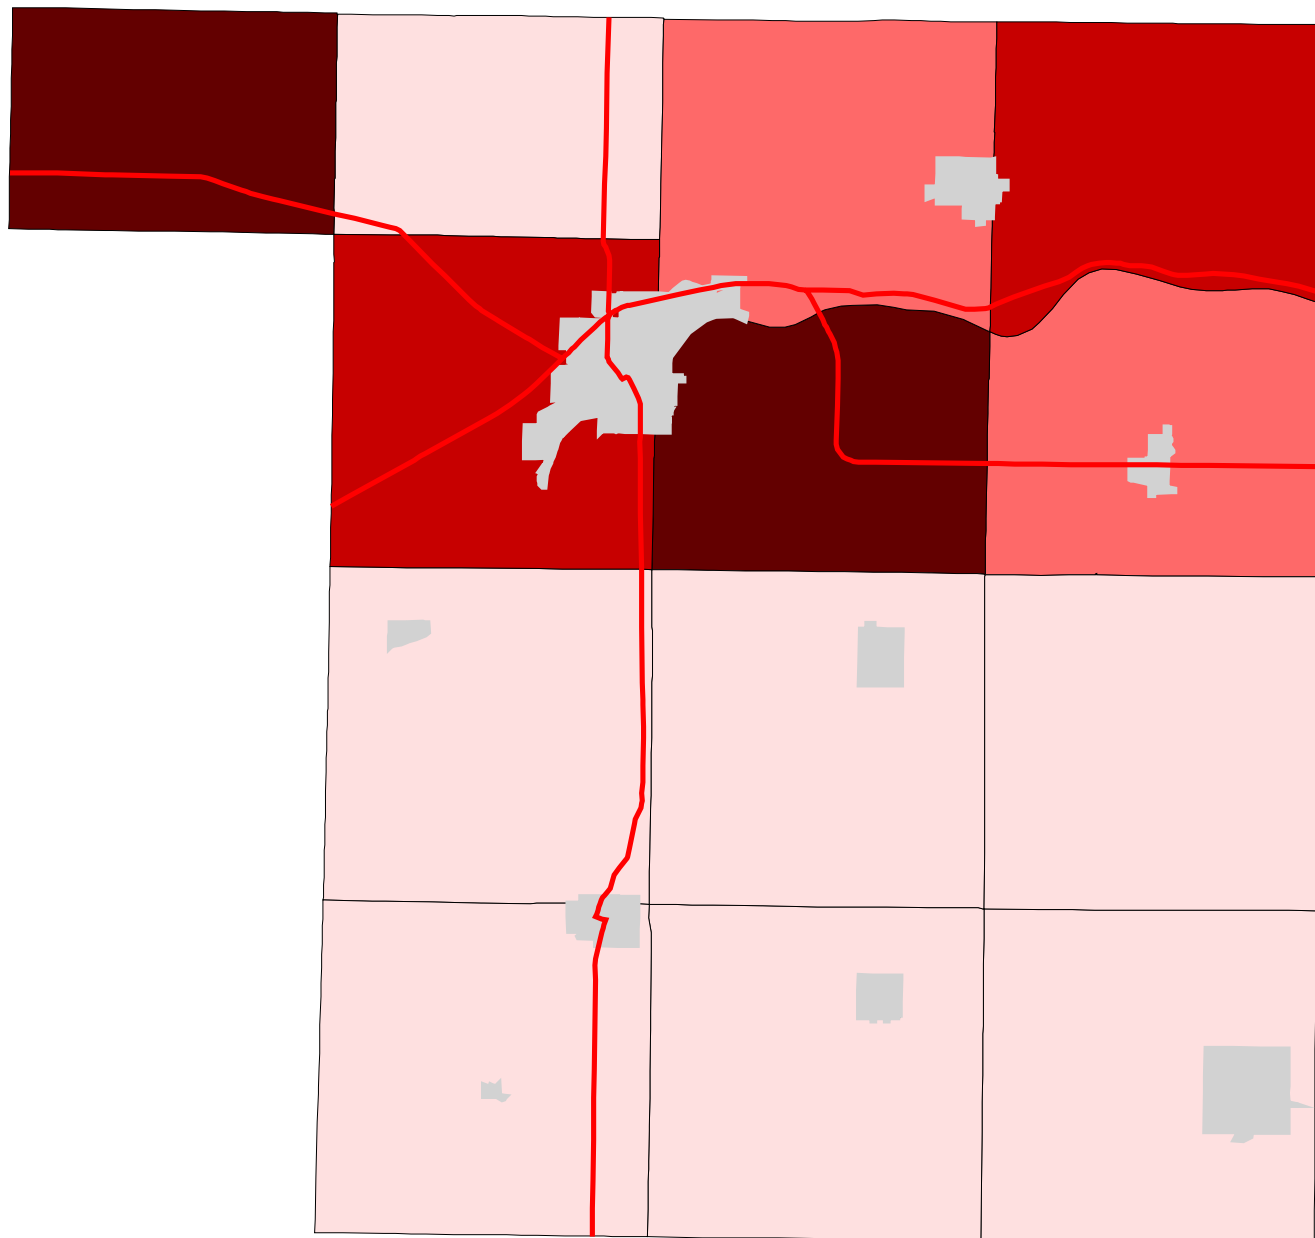

Map 7: Henry County % Land In Urban (Early 1990's)

Legend:

-  Townships
-  Cities & Villages
-  Highways

% of Land in Urban

-  0 - 0.1
-  0.1 - 0.2
-  0.2 - 0.5
-  0.5 - 1.3

Prepared by:
Jason W. Reece
Dept. of AEDE
The Ohio State University
12.01.01