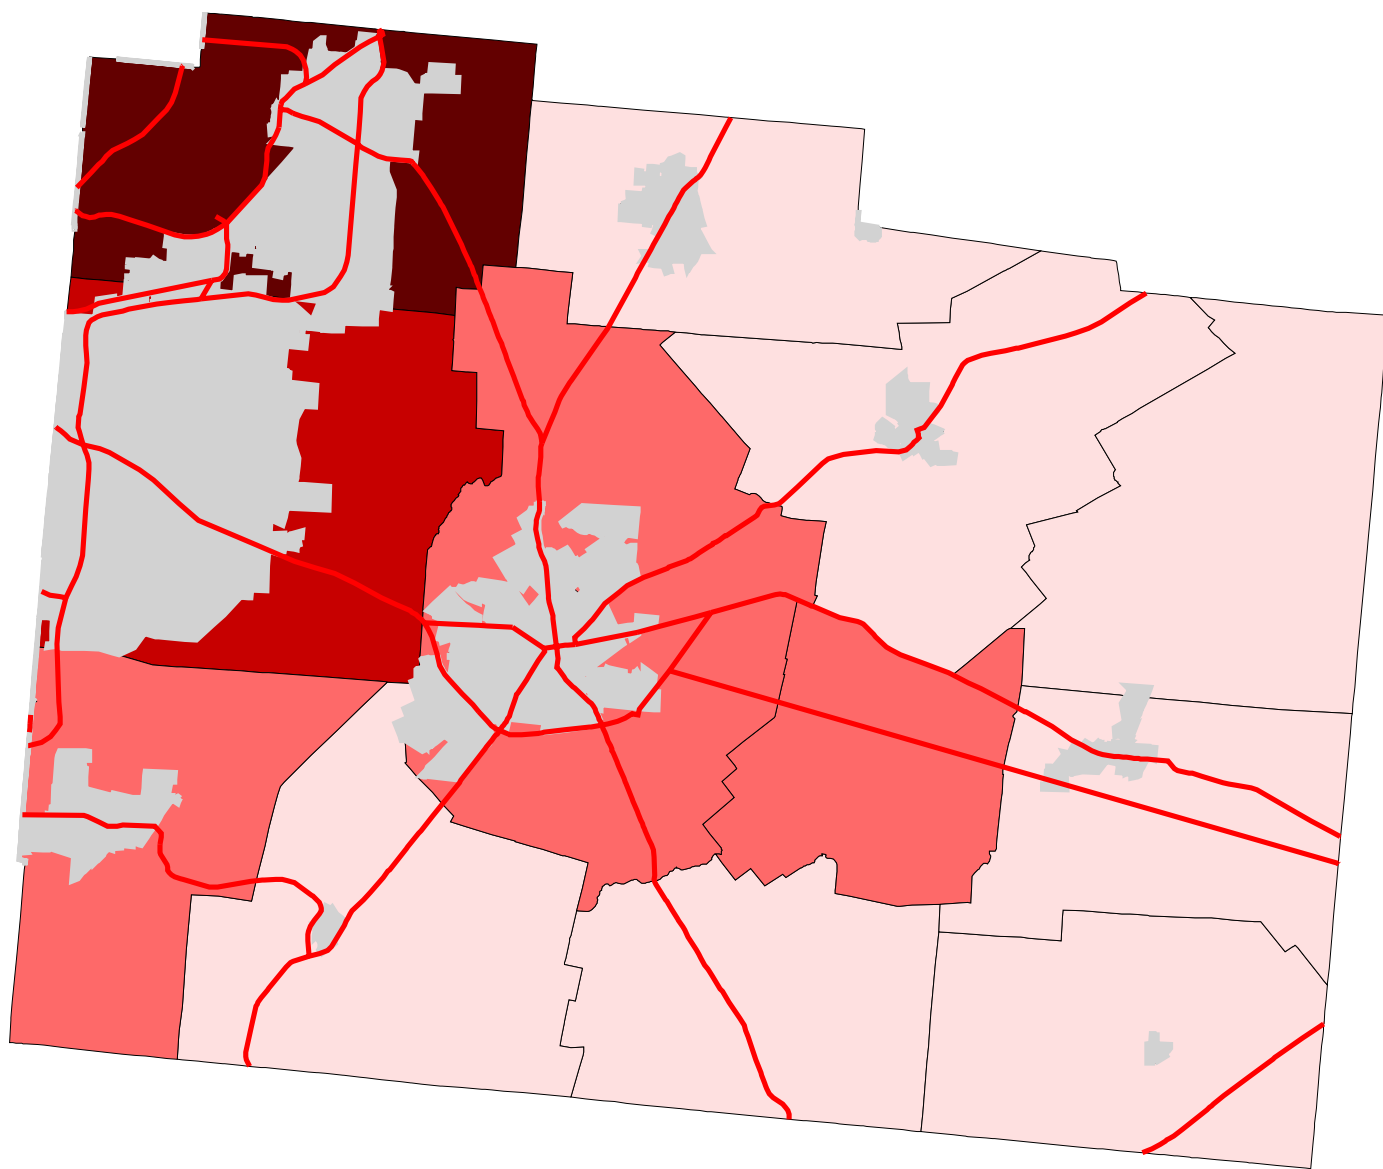

Map 7: Greene County % Land In Urban (Early 1990's)

Legend:

- Townships
- Cities & Villages
- ⚡ Highways

% of Land in Urban

- 0 - 2.8
- 2.8 - 4.8
- 4.8 - 7.3
- 7.3 - 32.4

Prepared by:
Jason W. Reece
Dept. of AEDE
The Ohio State University
12.01.01