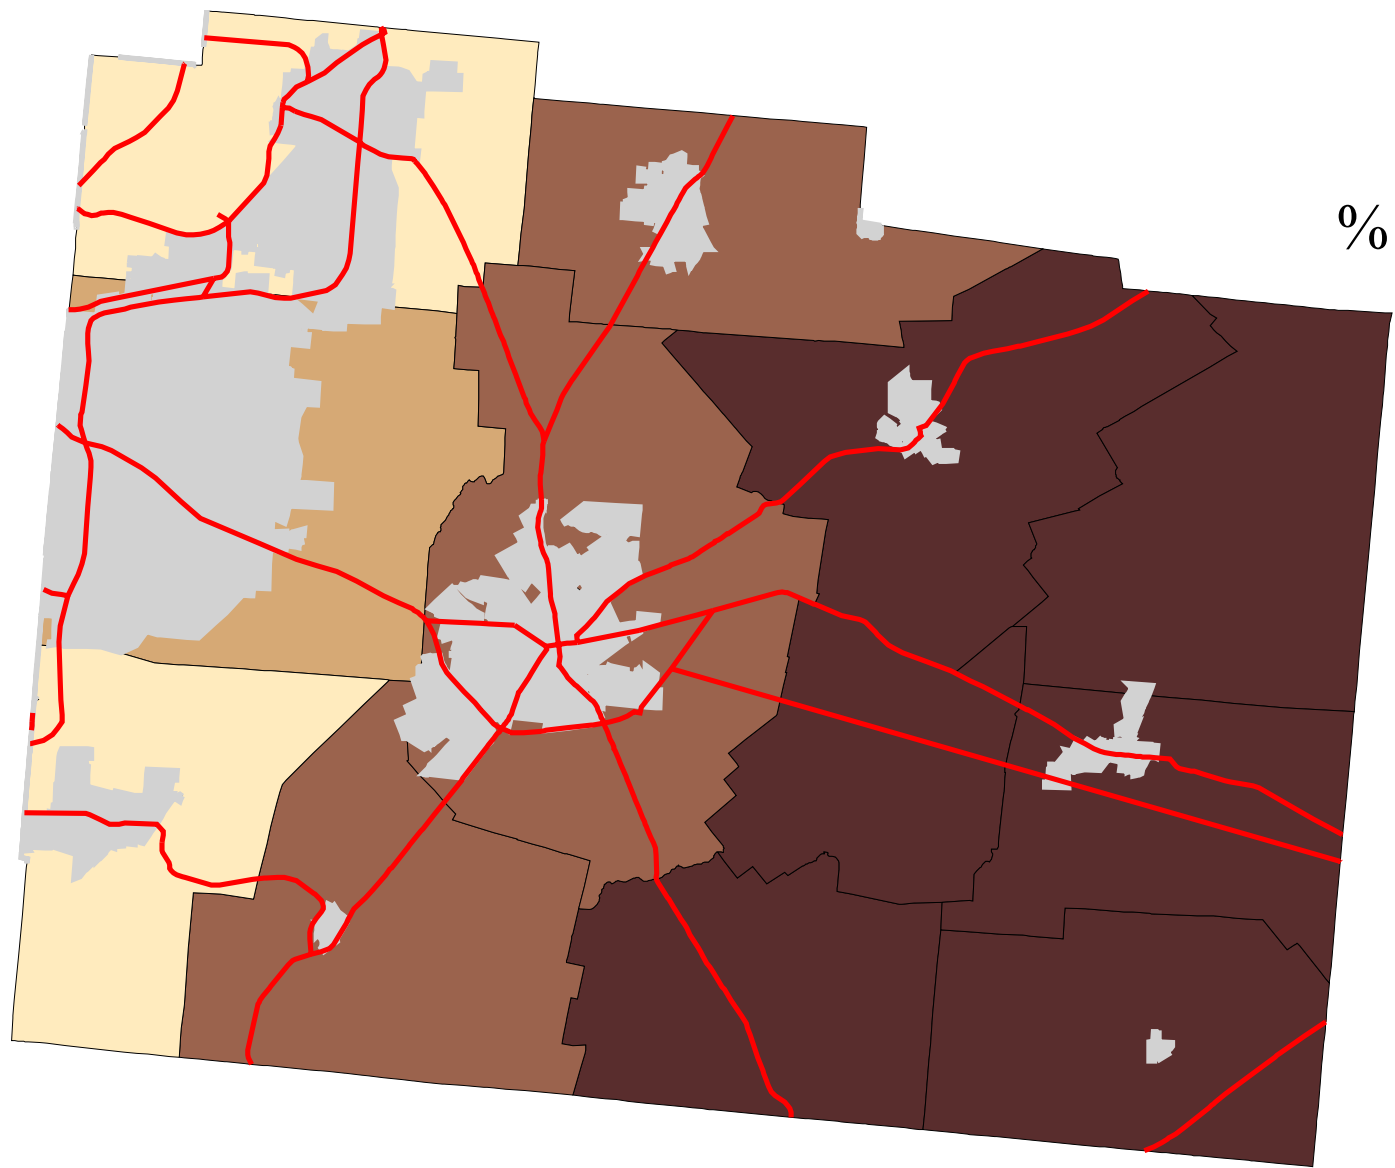

Map 5: Greene County % Land In Row Crops (Early 1990's)

Legend:

- Townships
- Cities & Villages
- ↘ Highways

% of Land in Row Crops

- 37
- 37 - 42
- 42 - 56
- 56 - 91

Prepared by:
Jason W. Reece
Dept. of AEDE
The Ohio State University
12.01.01