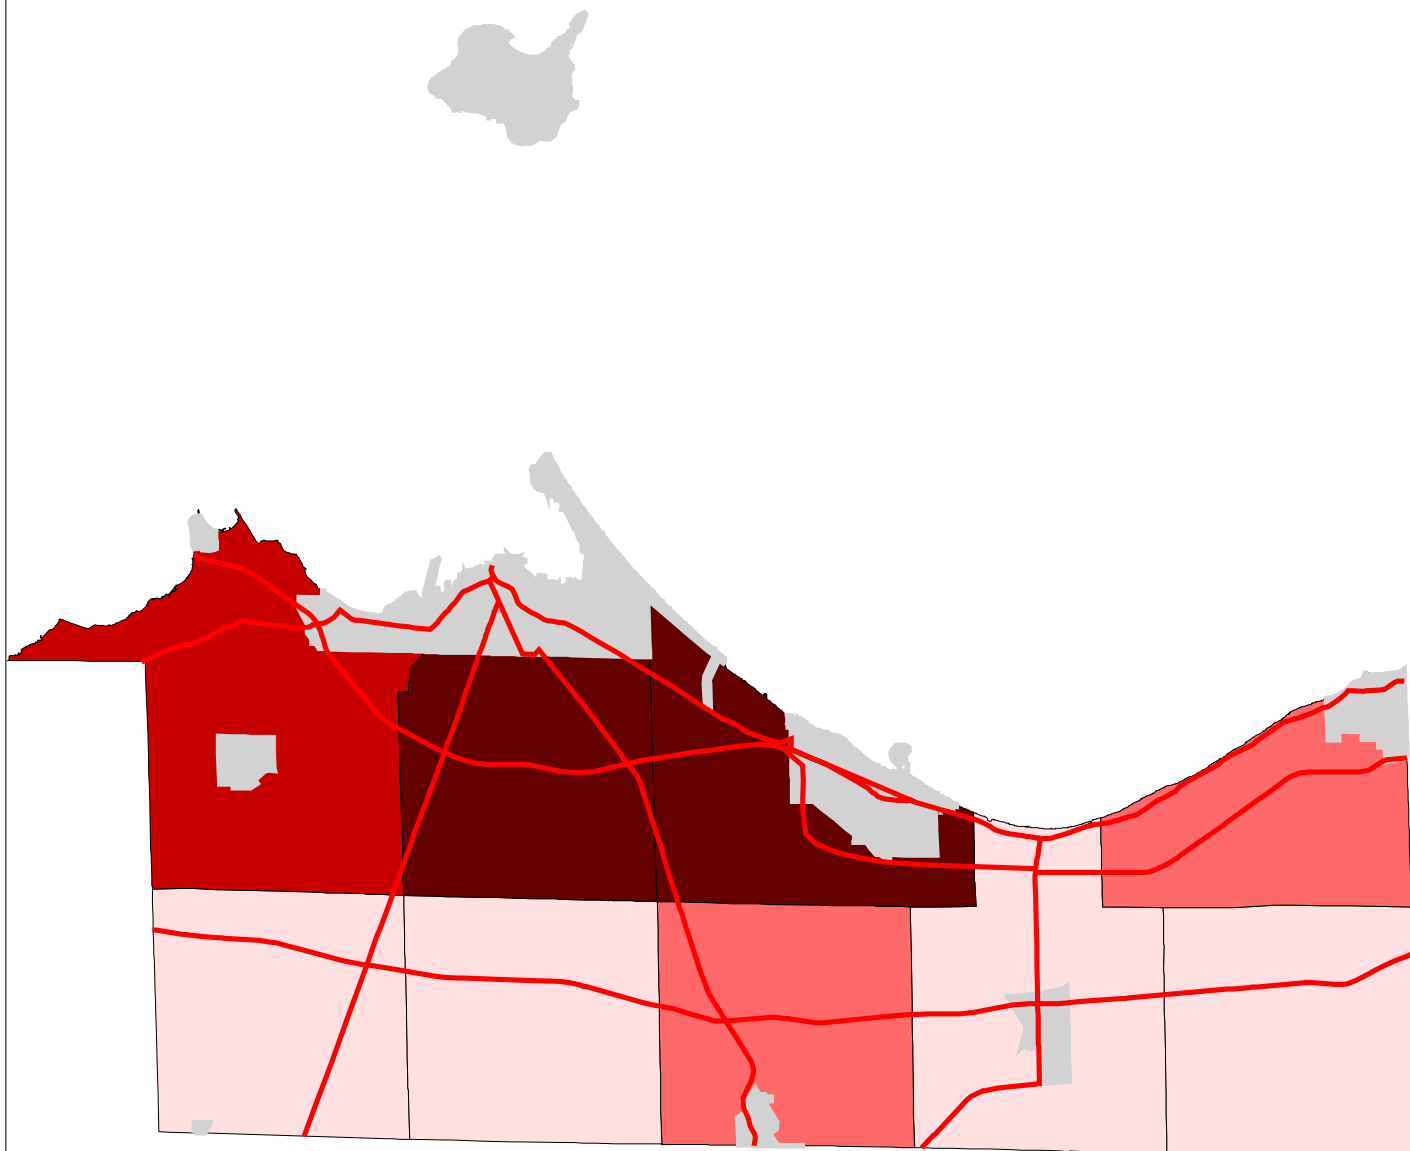

# Map 7: Erie County % Land In Urban (Early 1990's)

-  Townships
-  Cities & Villages
-  Highways

- % of Land in Urban
-  0.9 - 1.8
  -  1.8 - 2.1
  -  2.1 - 2.8
  -  2.8 - 12.6

Prepared by:  
Jason W. Reece  
Dept. of AEDE  
The Ohio State University  
12.01.01