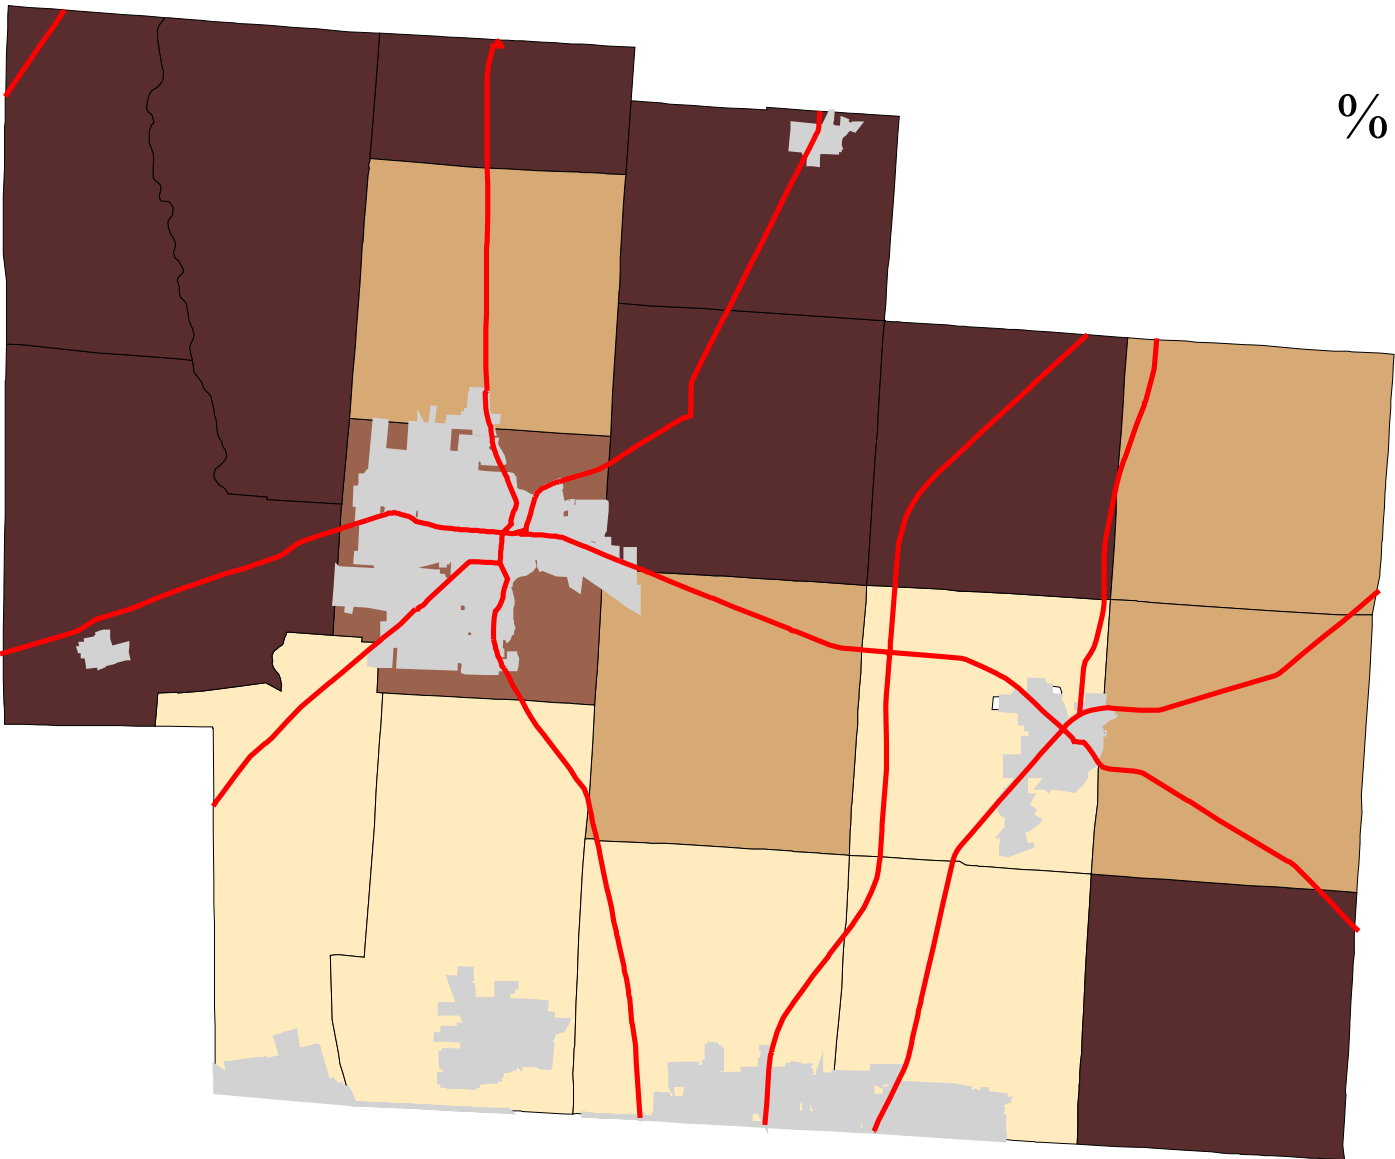

Map 5: Delaware County % Land In Row Crops (Early 1990's)

- Legend:
- Townships
 - Cities & Villages
 - Highways
- % of Land in Row Crops
- 25 - 43
 - 43 - 55
 - 55 - 56
 - 56 - 85

Prepared by:
Jason W. Reece
Dept. of AEDE
The Ohio State University
12.01.01

Source: Multi-Resolution Land Characteristics Consortium National Land Cover Data Program
Projection: State Plane 1927, Ohio North