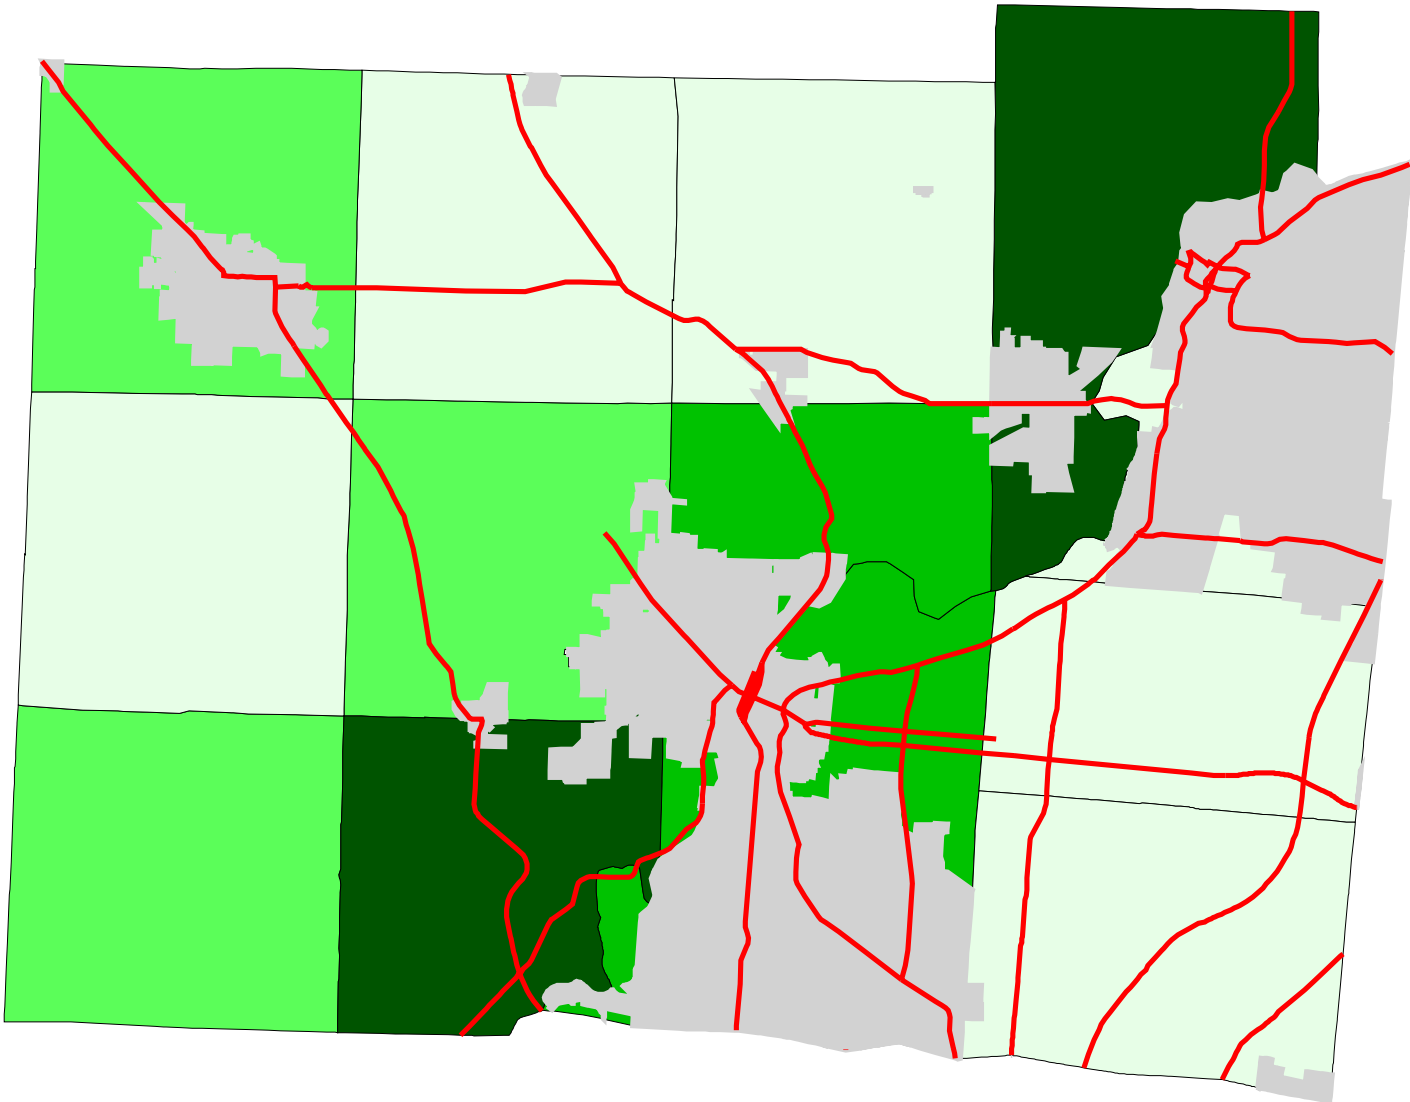

Map 6: Butler County % Land In Forest (Early 1990's)

Legend:

- Townships
- Cities & Villages
- ⚡ Highways

% of Land in Forest

- 13 - 20
- 20 - 22
- 22 - 24
- 24 - 30

Prepared by:
Jason W. Reece
Dept. of AEDE
The Ohio State University
12.01.01

Source: Multi-Resolution Land Characteristics Consortium National Land Cover Data Program
Projection: State Plane 1927, Ohio North