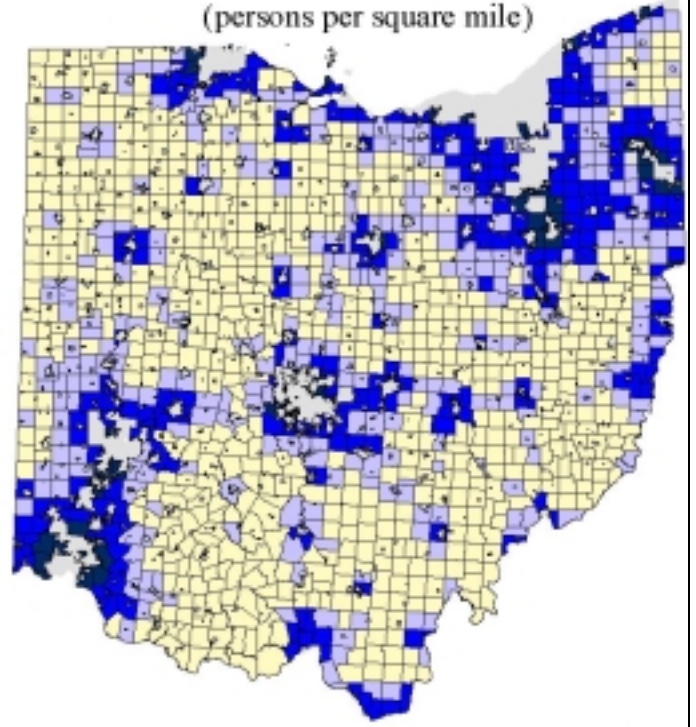

Map 13:  
Townships by  
Population Density: 1960  
(persons per square mile)

Map 14:  
Townships by  
Population Density: 1980  
(persons per square mile)

Map 15:  
Townships by  
Population Density: 2000  
(persons per square mile)

**Legend:**  
**Township Population Density**  
**1960-1980-2000**  
**People per Square Mile**

-  Less than 50: Low Density
-  50 to 99: Medium Density
-  100 to 499: High Density
-  More than 500: Very High Density
-  Cities & Villages