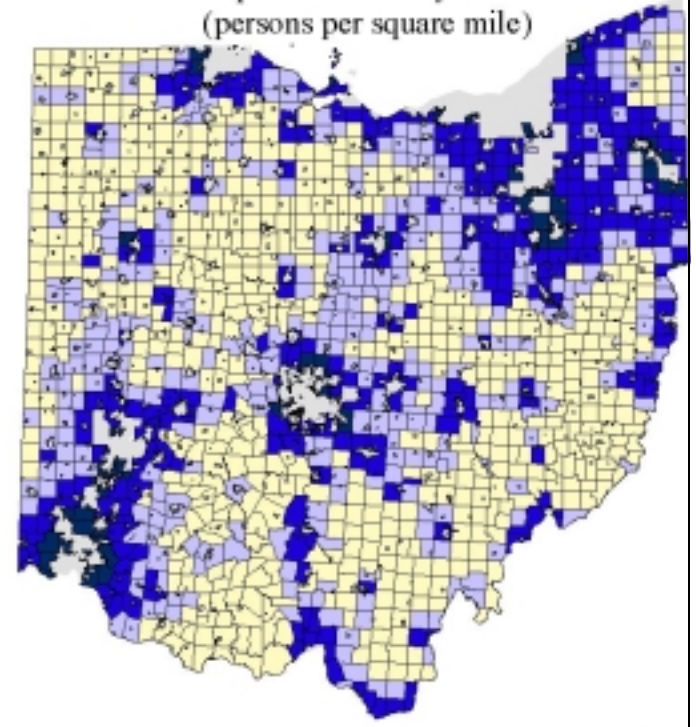

Map 13:  
Townships by  
Population Density: 1960  
(persons per square mile)

Map 14:  
Townships by  
Population Density: 1980  
(persons per square mile)

Map 15:  
Townships by  
Population Density: 2000  
(persons per square mile)

**Legend:**  
**Township Population Density**  
**1960-1980-2000**  
**People per Square Mile**

-  Less than 50: Low Density
-  50 to 99: Medium Density
-  100 to 499: High Density
-  More than 500: Very High Density
-  Cities & Villages