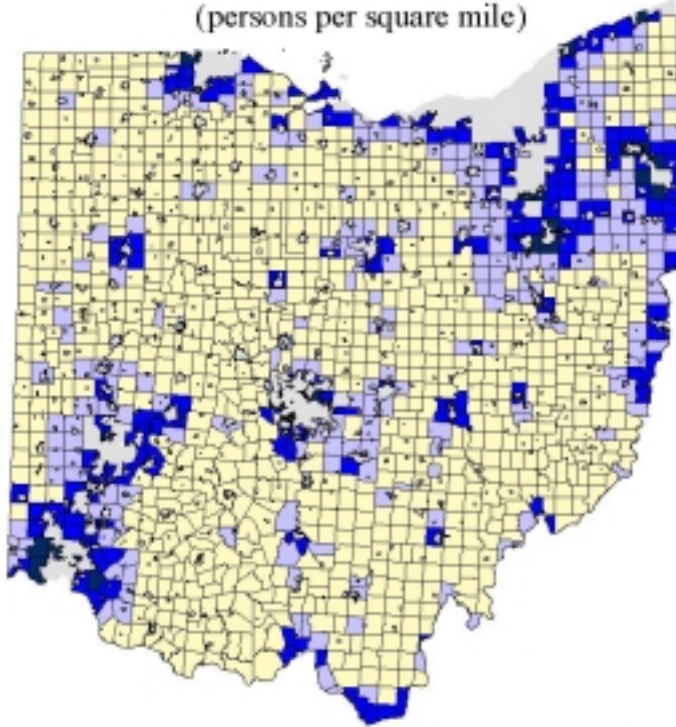

Map 13:  
Townships by  
Population Density: 1960  
(persons per square mile)

Map 14:  
Townships by  
Population Density: 1980  
(persons per square mile)

Map 15:  
Townships by  
Population Density: 2000  
(persons per square mile)

**Legend:**  
**Township Population Density**  
**1960-1980-2000**  
**People per Square Mile**

-  Less than 50: Low Density
-  50 to 99: Medium Density
-  100 to 499: High Density
-  More than 500: Very High Density
-  Cities & Villages