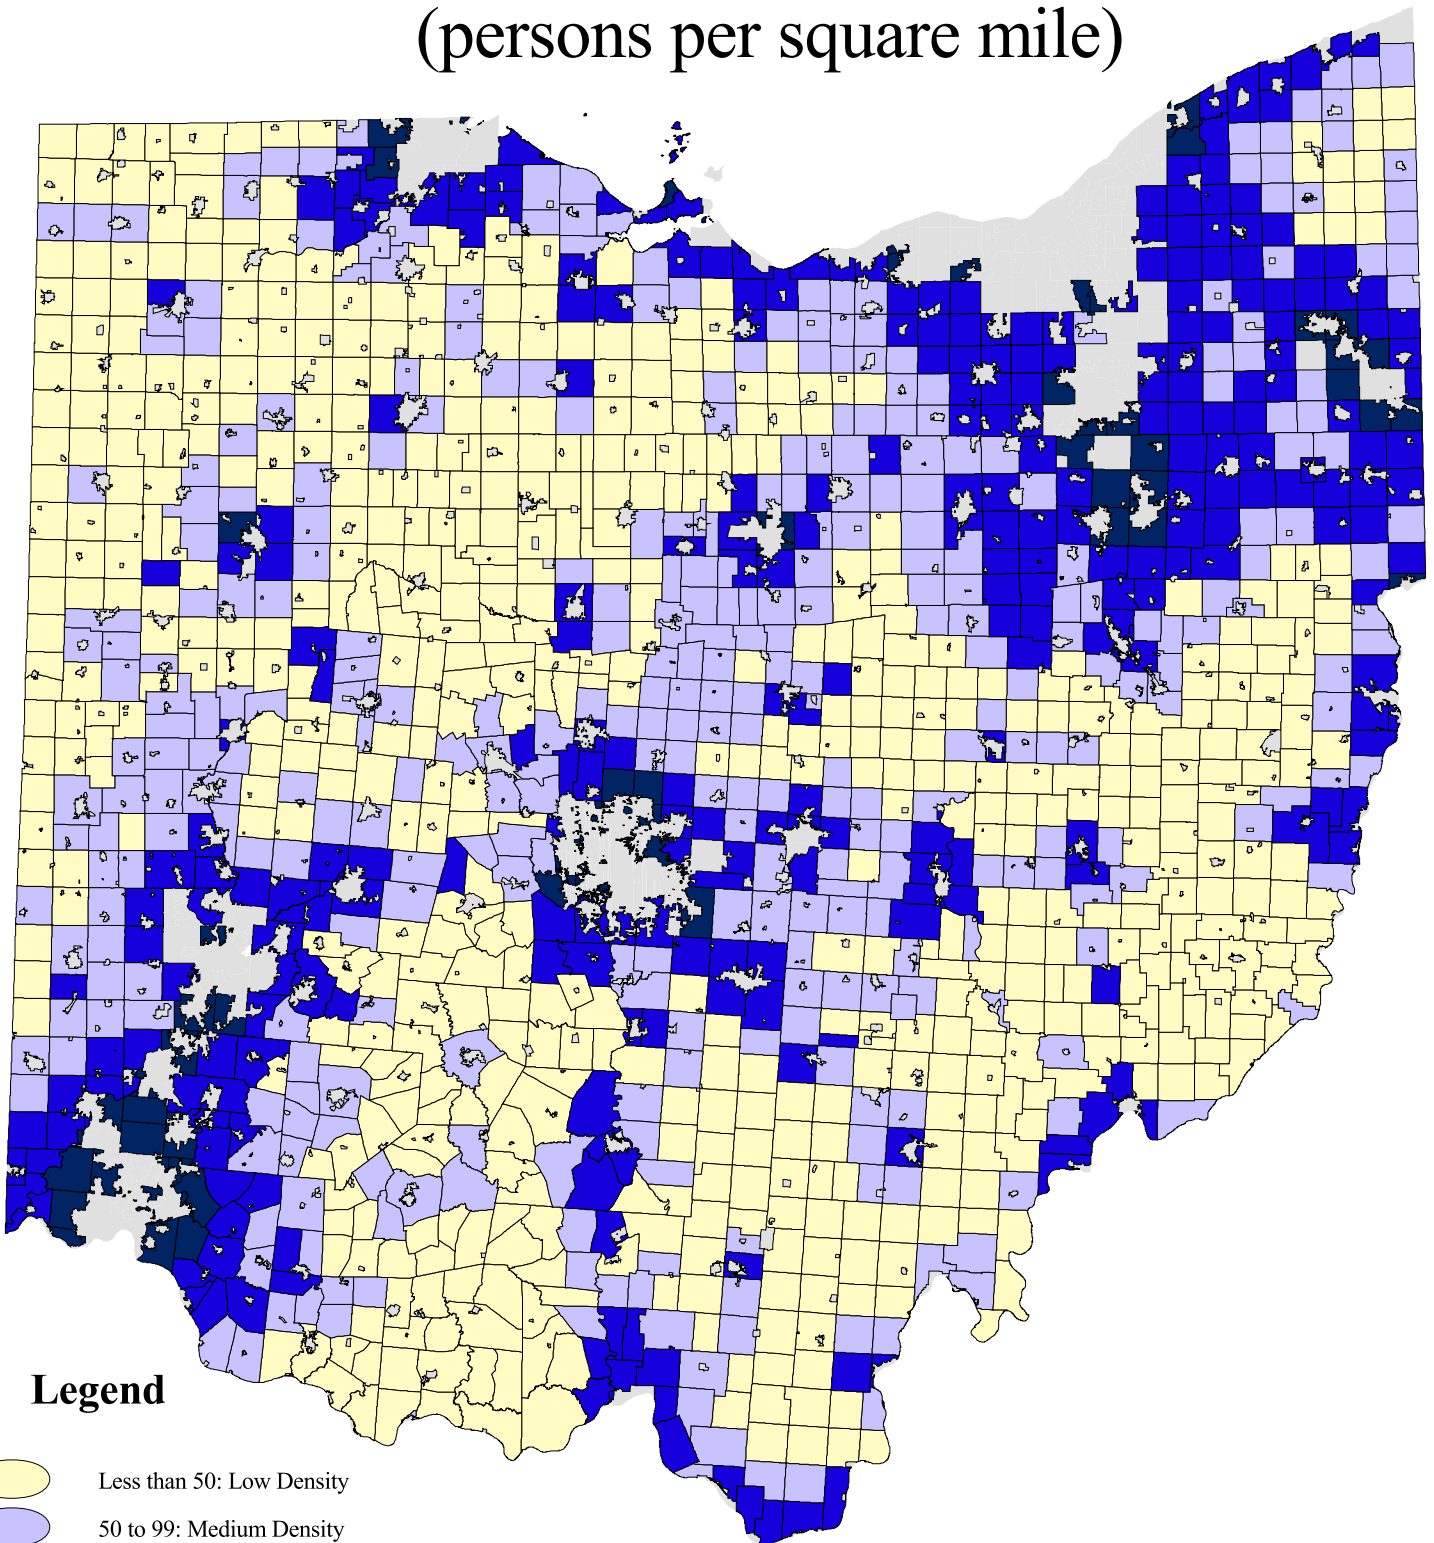

Map 4: Townships by Population Density: 2000 (persons per square mile)

Legend

-  Less than 50: Low Density
-  50 to 99: Medium Density
-  100 to 499: High Density
-  More than 500: Very High Density
-  Cities & Villages