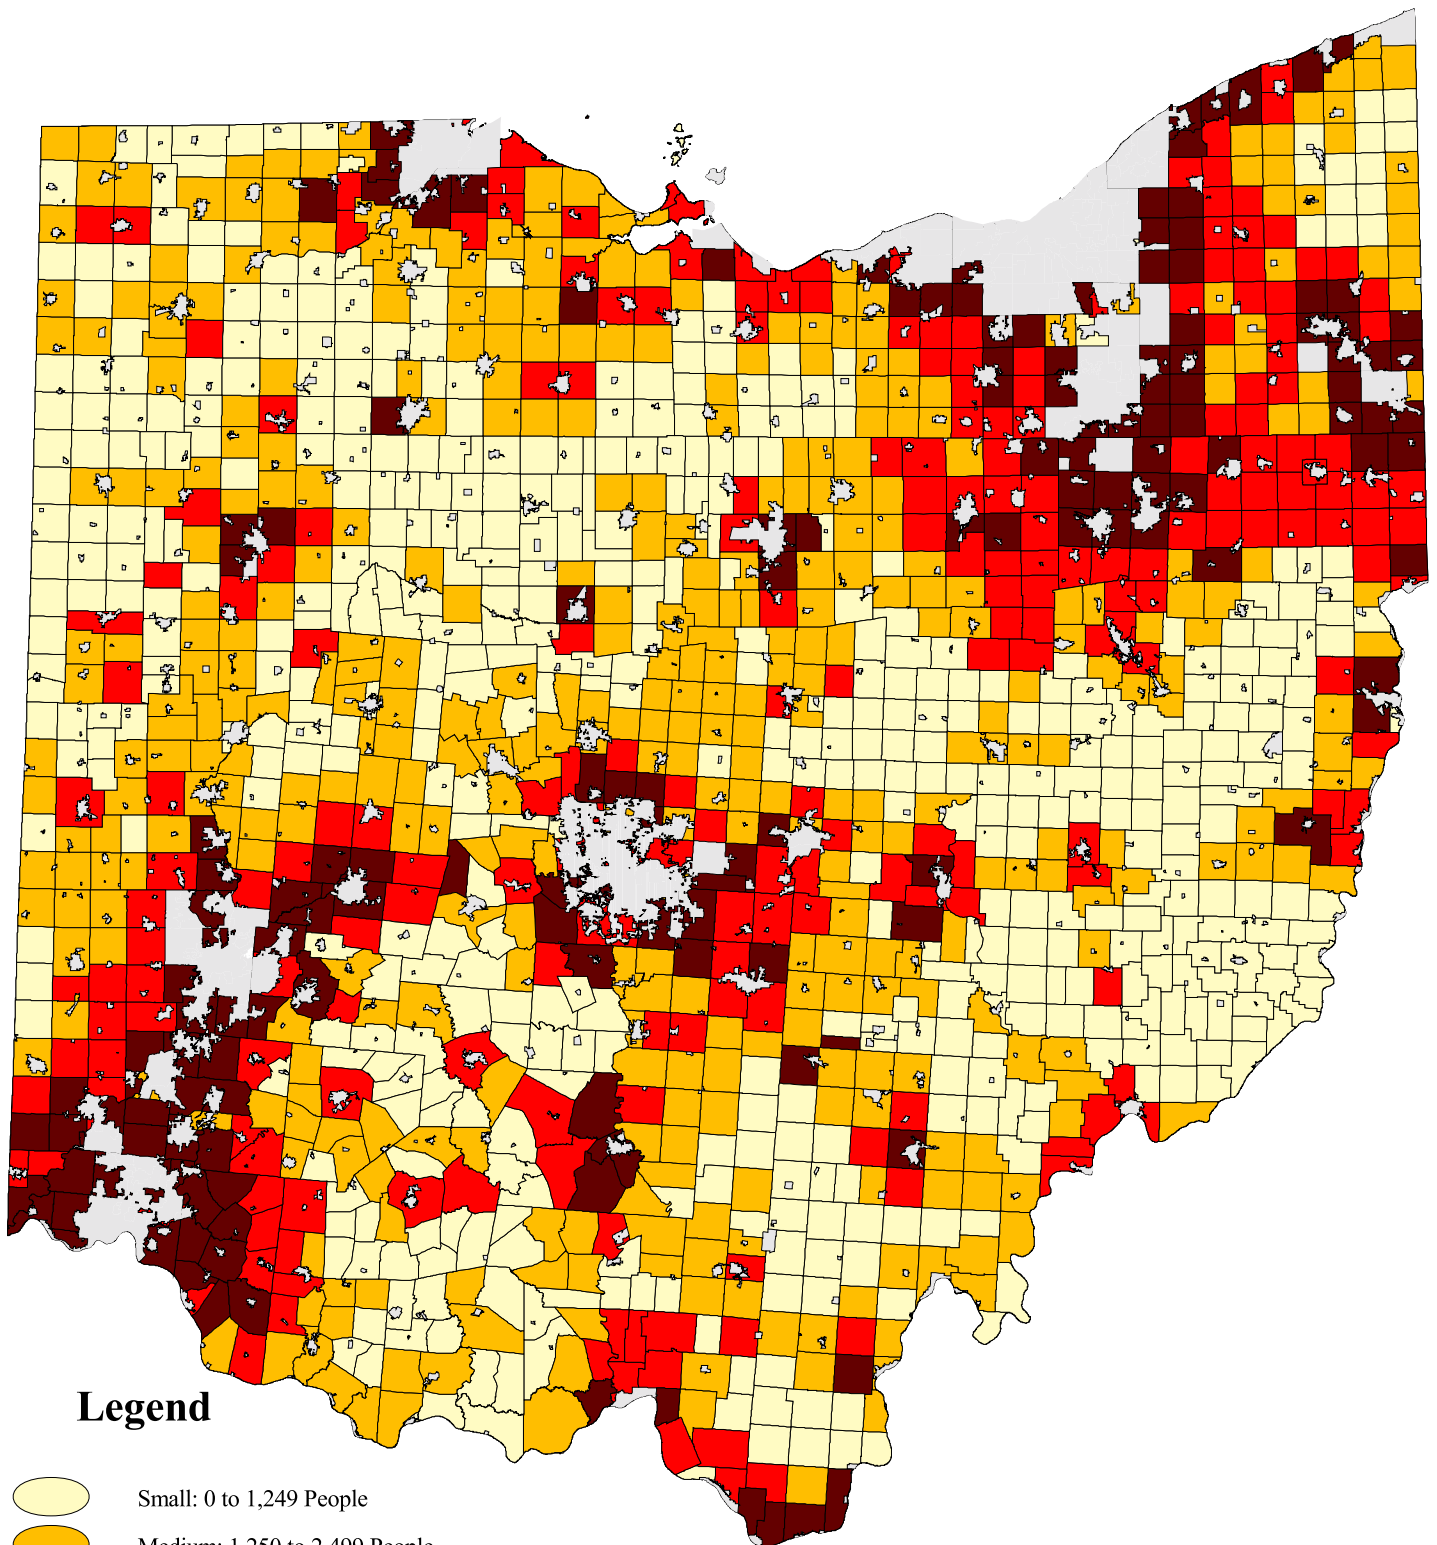

Map 3: Townships by Population Size: 2000

Legend

-  Small: 0 to 1,249 People
-  Medium: 1,250 to 2,499 People
-  Large: 2,500 to 4,999
-  Largest: 5,000 or more
-  Cities & Villages