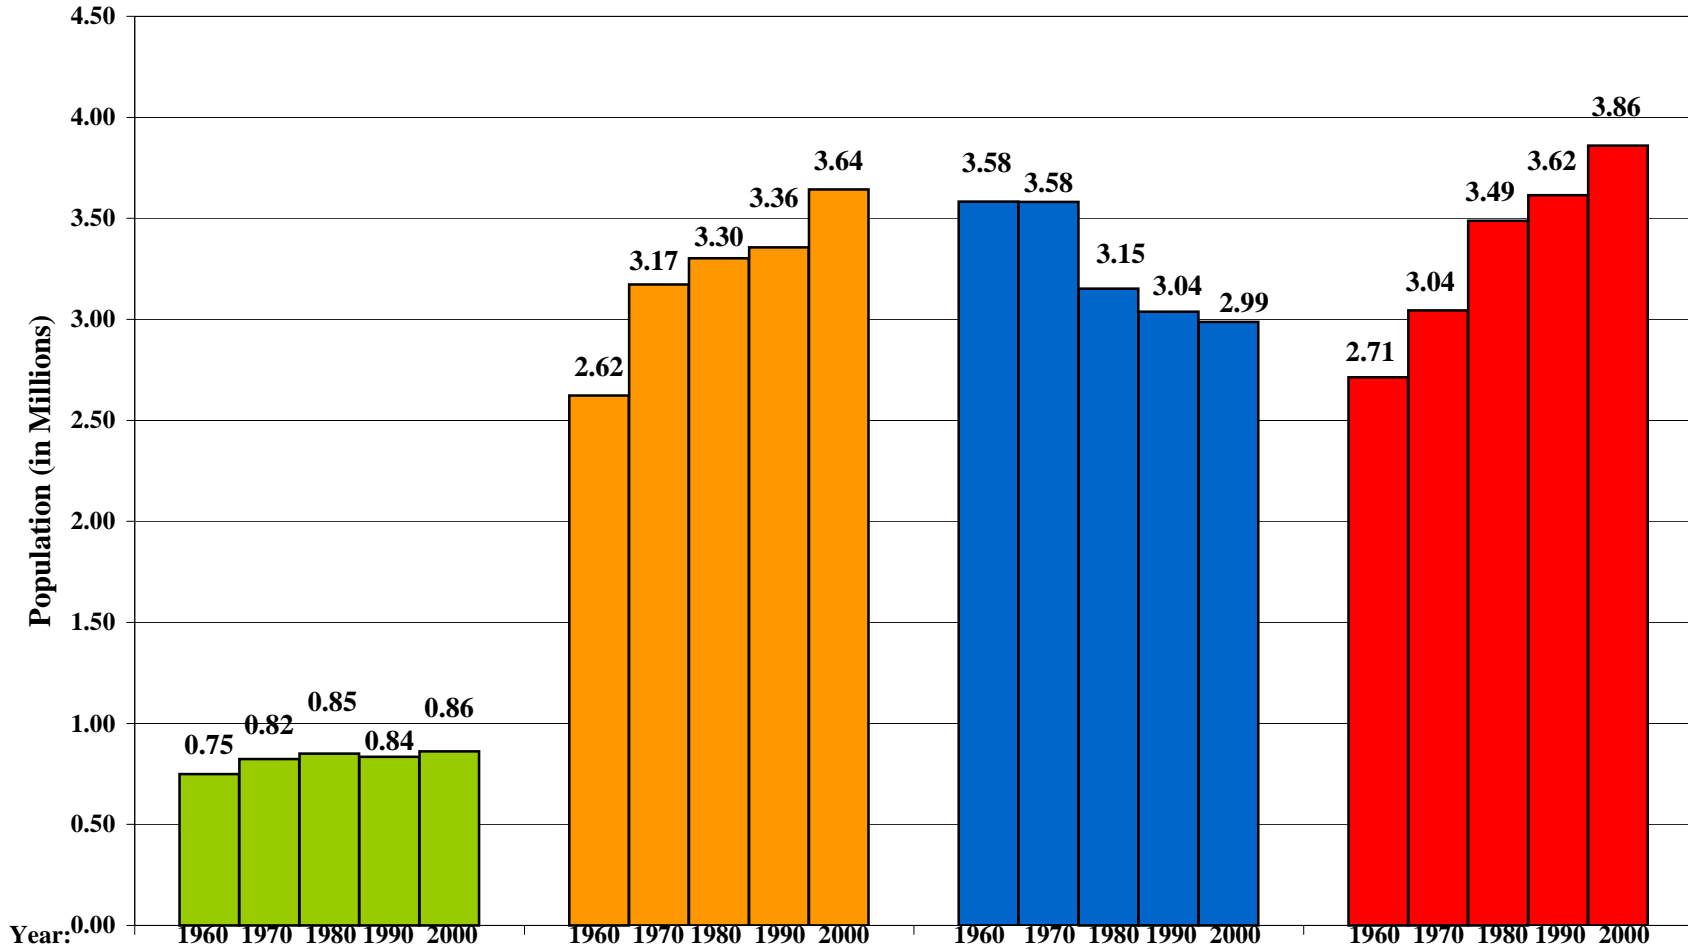

**Figure 3: Population of Ohio Townships, Villages and Cities 1960-2000**

*\*Small Cities categorized as cities with population less than 50,000, Large cities contain population greater than 50,000*

**Village**  
**Change 1960-2000:**  
**+11.4%**

**Small Cities\***  
**Change 1960-2000:**  
**+27.9%**

**Large Cities\***  
**Change 1960-2000:**  
**-15.2%**

**Townships**  
**Change 1960-2000:**  
**+33.2%**

Note: Classification of small city and large city based on 2000 population levels, classification of villages based on 2000 political classification.