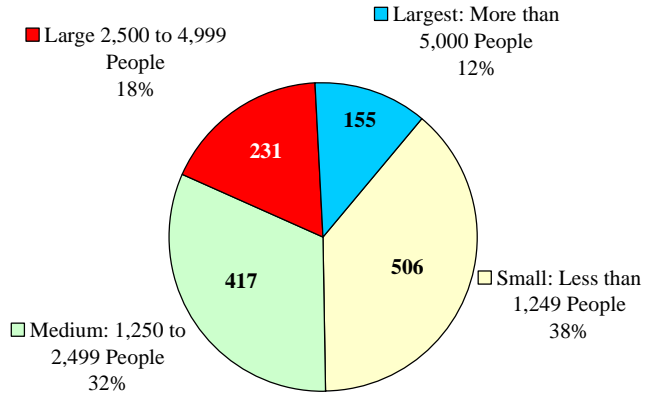

**Figure 1:  
Number of Townships by Township Size Category: 2000**

**Total Number of Townships: 1,309**

**Figure 2:  
Population of Townships by Township Size Category: 2000**

**Total Township Population: 3,860,763**