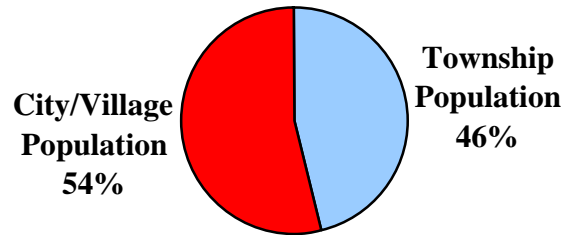

1960

Total County Population:
21,648

1980

Total County Population:
22,651

2000

Total County Population:
22,908

**Wyandot County
Figure 1:**

**Percentage of County Population Located in
Townships
vs.
Cities & Villages
1960 - 1980 - 2000**