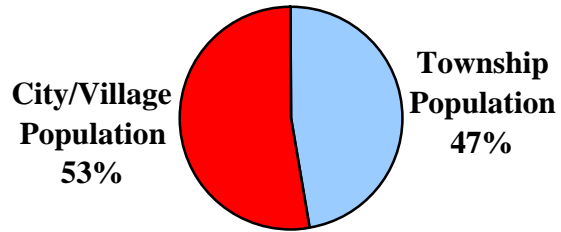

**1960**

**Total County Population:**  
75,497

**1980**

**Total County Population:**  
97,408

**2000**

**Total County Population:**  
111,564

**Wayne County  
Figure 1:**

**Percentage of County Population Located in  
Townships  
vs.  
Cities & Villages  
1960 - 1980 - 2000**