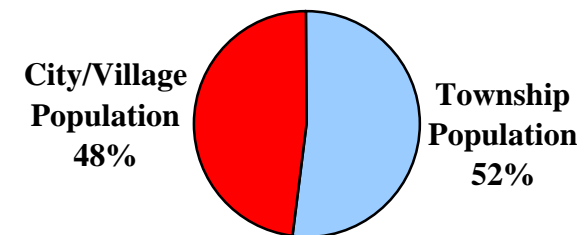

**1960**

**Total County Population:**  
75,497

**1980**

**Total County Population:**  
97,408

**2000**

**Total County Population:**  
111,564

**Wayne County  
Figure 1:**

**Percentage of County Population Located in  
Townships  
vs.  
Cities & Villages  
1960 - 1980 - 2000**