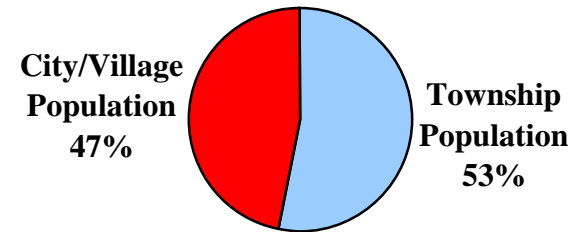

**1960**

**Total County Population:**  
75,497

**1980**

**Total County Population:**  
97,408

**2000**

**Total County Population:**  
111,564

**Wayne County  
Figure 1:**

**Percentage of County Population Located in  
Townships  
vs.  
Cities & Villages  
1960 - 1980 - 2000**