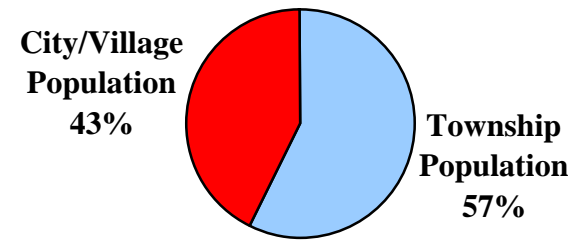

1960

Total County Population:
51,689

1980

Total County Population:
64,226

2000

Total County Population:
63,251

Washington County

Figure 1:

Percentage of County Population Located in Townships

vs.

Cities & Villages

1960 - 1980 - 2000