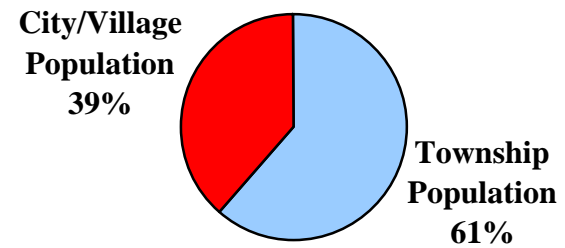

1960

Total County Population:
51,689

1980

Total County Population:
64,226

2000

Total County Population:
63,251

Washington County

Figure 1:

Percentage of County Population Located in Townships

vs.

Cities & Villages

1960 - 1980 - 2000