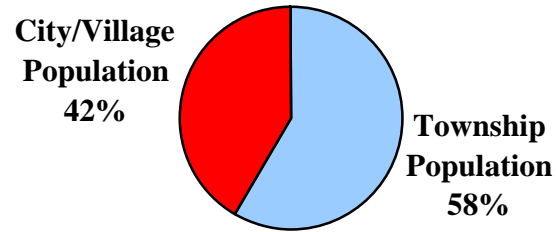

1960

Total County Population:
65,711

1980

Total County Population:
99,276

2000

Total County Population:
158,383

**Warren County
Figure 1:**

**Percentage of County Population Located in
Townships
vs.
Cities & Villages
1960 - 1980 - 2000**