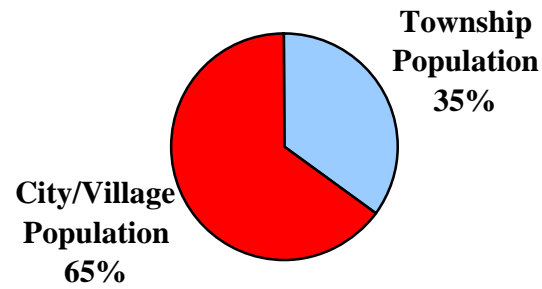

1960

Total County Population:
76,789

1980

Total County Population:
84,614

2000

Total County Population:
90,914

**Tuscarawas County
Figure 1:**

**Percentage of County Population Located in
Townships
vs.
Cities & Villages
1960 - 1980 - 2000**