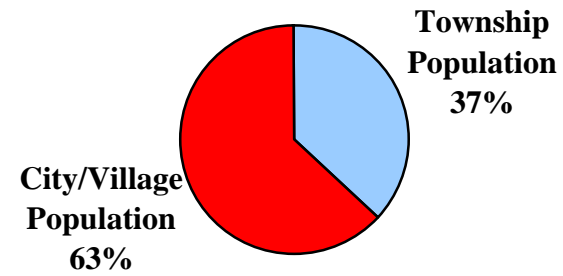

1960

Total County Population:
76,789

1980

Total County Population:
84,614

2000

Total County Population:
90,914

**Tuscarawas County
Figure 1:**

**Percentage of County Population Located in
Townships
vs.
Cities & Villages
1960 - 1980 - 2000**