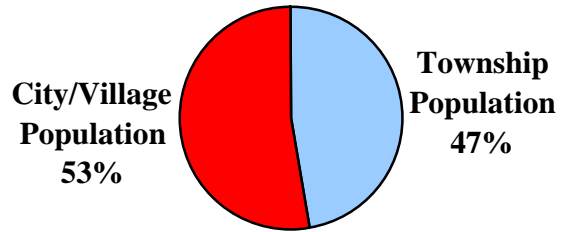

**1960**

**Total County Population:**  
208,526

**1980**

**Total County Population:**  
241,863

**2000**

**Total County Population:**  
225,116

**Trumbull County  
Figure 1:**

**Percentage of County Population Located in  
Townships  
vs.  
Cities & Villages  
1960 - 1980 - 2000**