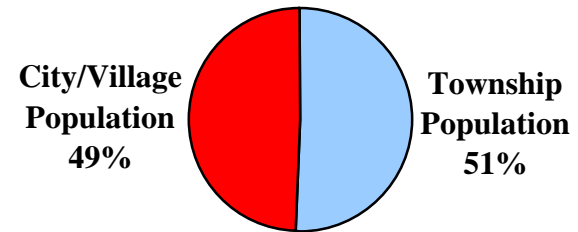

**1960**

**Total County Population:**  
208,526

**1980**

**Total County Population:**  
241,863

**2000**

**Total County Population:**  
225,116

**Trumbull County  
Figure 1:**

**Percentage of County Population Located in  
Townships  
vs.  
Cities & Villages  
1960 - 1980 - 2000**