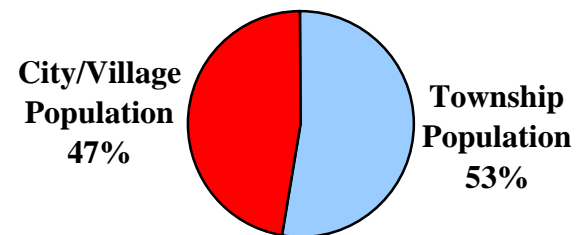

**1960**

**Total County Population:**  
208,526

**1980**

**Total County Population:**  
241,863

**2000**

**Total County Population:**  
225,116

**Trumbull County  
Figure 1:**

**Percentage of County Population Located in  
Townships  
vs.  
Cities & Villages  
1960 - 1980 - 2000**