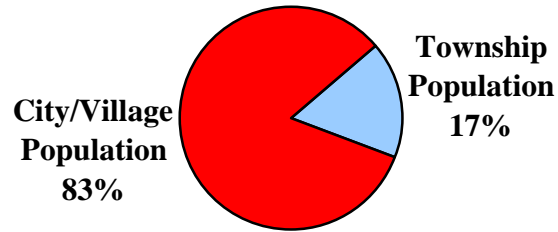

1960

Total County Population:
513,569

1980

Total County Population:
524,472

2000

Total County Population:
542,899

**Summit County
Figure 1:**

**Percentage of County Population Located in
Townships
vs.
Cities & Villages
1960 - 1980 - 2000**