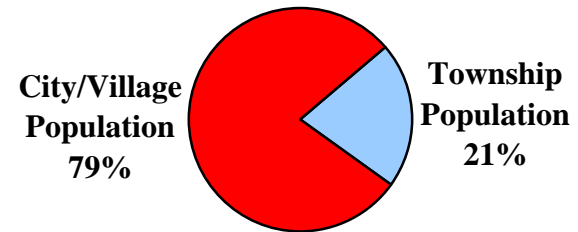

1960

Total County Population:
513,569

1980

Total County Population:
524,472

2000

Total County Population:
542,899

**Summit County
Figure 1:**

**Percentage of County Population Located in
Townships
vs.
Cities & Villages
1960 - 1980 - 2000**