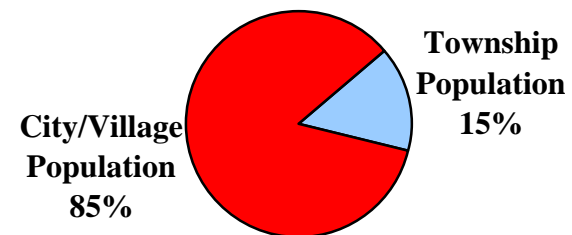

1960

Total County Population:
513,569

1980

Total County Population:
524,472

2000

Total County Population:
542,899

**Summit County
Figure 1:**

**Percentage of County Population Located in
Townships
vs.
Cities & Villages
1960 - 1980 - 2000**